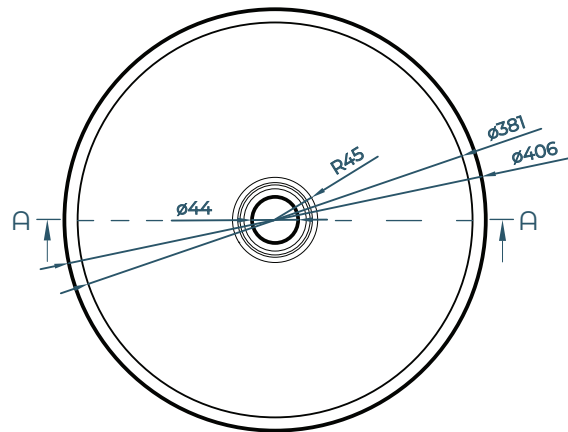

Odet LG

mudd.
concrete

DESIGNED &
MADE IN CANADA

CONTACT

Toll Free
Phone
Email
Web

+1 888 510 2893
226-400-4101
hello@muddconcrete.com
muddconcrete.com

DESCRIPTION

A modern round countertop basin with high cylindrical walls.

DIMENSIONS

406mm D x 114mm H
(16" D x 4 1/2" H)

WEIGHT

12kg (27lbs)

DRAIN RQD

44mm (1 3/4")

AVAILABLE COLOURS

SIDE VIEW