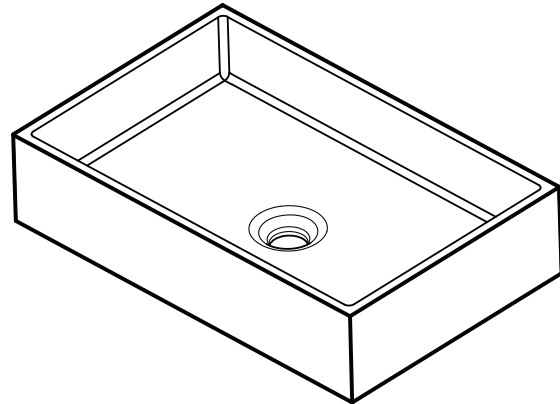

Jeker

mudd.
concrete

DESIGNED &
MADE IN CANADA

CONTACT

Toll Free
Phone
Email
Web

+1 888 510 2893
226-400-4101
hello@muddconcrete.com
muddconcrete.com

DESCRIPTION

A rectangular slim-edge countertop basin with subtle interior contours.

DIMENSIONS

534mm L x 343mm W x 121mm H
(21" L x 13 1/2" W x 4 3/4" H)

WEIGHT

18kg (40lbs)

DRAIN RQD

44mm (1 3/4")

AVAILABLE COLOURS