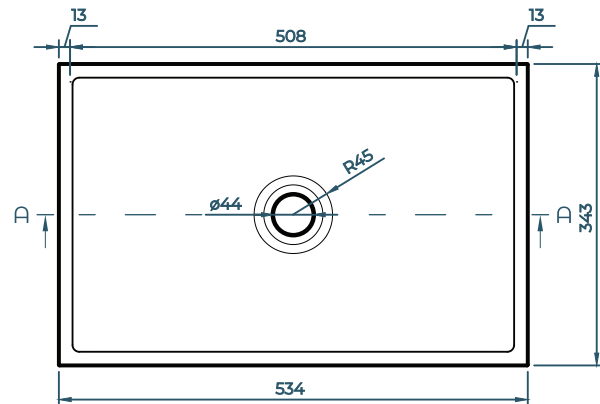

## DIMENSIONS

534mm L x 343mm W x 121mm H  
(21" L x 13 1/2" W x 4 3/4" H)

## DRAIN RQD

44mm (1 3/4")

## FRONT VIEW

## SIDE VIEWS