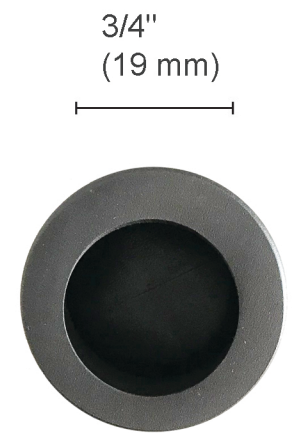

SIDE

FRONT

**PRODUCT INFORMATION**

**FINISHES AVAILABLE**

STANDARD

 629 POLISHED

 630 SATIN

CUSTOM

 SATIN BRASS

 TEXTURED ANTIQUE BRASS

**MODEL 1272**