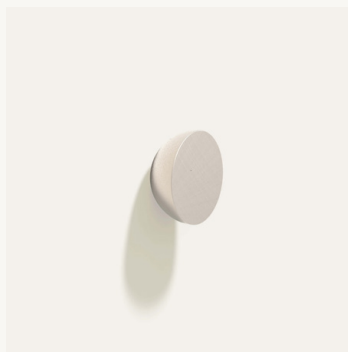

Finish: Satin White Bronze
SKU: CK2 SWB