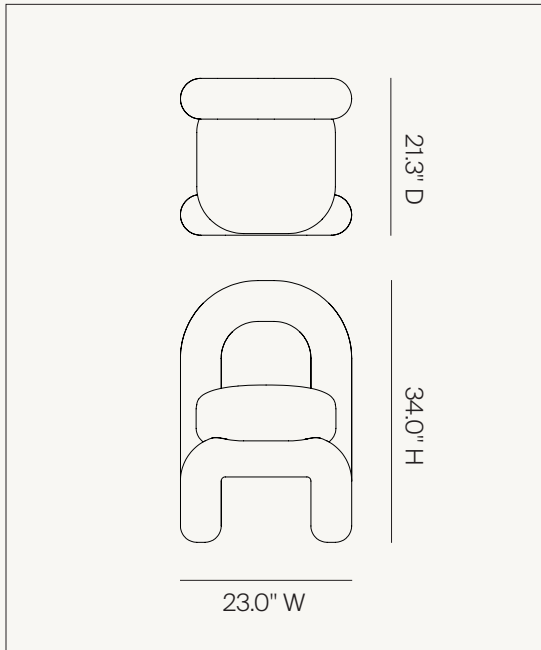

LITHIC DINING CHAIR

Dimensions: 21.3" D x 23.0" W x 34.0" H
Materials: Oak, Textile