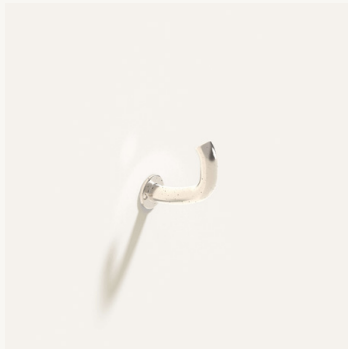

Finish: Matte Black
SKU: OK1 MBC

FAUNA TOWEL BAR

Dimensions: 21.3" W x 3.5" D x 3.8" H
Materials: Bronze

Finish: Polished Natural Bronze
SKU: TB1 PNB

Finish: Polished White Bronze
SKU: TB1 PWB

Finish: Matte Black
SKU: TB1 MBC

FAUNA ROLL HOLDER

Dimensions: 7.0" D x 3.5" W x 3.8" H
Materials: Bronze

Finish: Polished Natural Bronze
SKU: TR1 PNB

Finish: Polished White Bronze
SKU: TR1 PWB

Finish: Matte Black
SKU: TR1 MBC

FAUNA WALL HOOK

Dimensions: 2.3" D x 1.0" W x 3.0" H
Materials: Bronze

Finish: Polished Natural Bronze
SKU: WH1 PNB

Finish: Polished White Bronze
SKU: WH1 PWB

Finish: Matte Black
SKU: WH1 MBC

ANJOU CANDLEHOLDER

Dimensions: Ø 2.2" x 2.8" H
Materials: Bronze