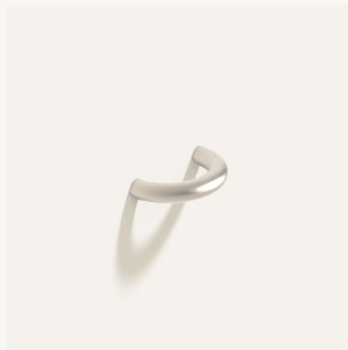

Finish: Matte Black
SKU: CP1 MBC

Finish: Glossy White
SKU: CP1 GWC

Finish: Gunmetal Black
SKU: CP1 GMB

Finish: Satin White Bronze
SKU: CP1 SWB

Finish: Sandblasted Bronze
SKU: CP1 SBB

CERCLE PULL THIN

Dimensions: 3.0"W x 1.5"D x Ø 0.5"
Materials: Bronze

Finish: Polished Natural Bronze
SKU: CP2 PNB

Finish: Polished White Bronze
SKU: CP2 PWB

Finish: Matte Black
SKU: CP2 MBC

Finish: Glossy White
SKU: CP2 GWC

Finish: Gunmetal Black
SKU: CP2 GMB

Finish: Satin White Bronze
SKU: CP2 SWB

Finish: Sandblasted Bronze
SKU: CP2 SBB

CERCLE PULL THIN LONG

Dimensions: 4.0"W x 2.0"D x Ø 0.5"
Materials: Bronze

Finish: Polished Natural Bronze
SKU: CP3 PNB

Finish: Polished White Bronze
SKU: CP3 PWB

Finish: Matte Black
SKU: CP3 MBC