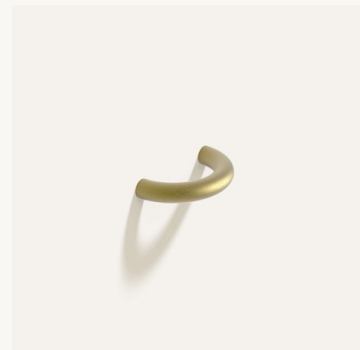

Finish: Matte Black
SKU: CP1 MBC

Finish: Glossy White
SKU: CP1 GWC

Finish: Gunmetal Black
SKU: CP1 GMB

Finish: Satin White Bronze
SKU: CP1 SWB

Finish: Sandblasted Bronze
SKU: CP1 SBB

CERCLE PULL THIN

Dimensions: 3.0"W x 1.5"D x Ø 0.5"
Materials: Bronze

Finish: Polished Natural Bronze
SKU: CP2 PNB

Finish: Polished White Bronze
SKU: CP2 PWB

Finish: Matte Black
SKU: CP2 MBC

Finish: Glossy White
SKU: CP2 GWC

Finish: Gunmetal Black
SKU: CP2 GMB

Finish: Satin White Bronze
SKU: CP2 SWB

Finish: Sandblasted Bronze
SKU: CP2 SBB

CERCLE PULL THIN LONG

Dimensions: 4.0"W x 2.0"D x Ø 0.5"
Materials: Bronze

Finish: Polished Natural Bronze
SKU: CP3 PNB

Finish: Polished White Bronze
SKU: CP3 PWB

Finish: Matte Black
SKU: CP3 MBC

Finish: Glossy White
SKU: CP3 GWC

Finish: Gunmetal Black
SKU: CP3 GMB

Finish: Satin White Bronze
SKU: CP3 SWB

Finish: Sandblasted Bronze
SKU: CP3 SBB

CERCLE KNOB SMALL

Dimensions: Ø 1.0"
Materials: Bronze

Finish: Polished Natural Bronze
SKU: CK1 PNB