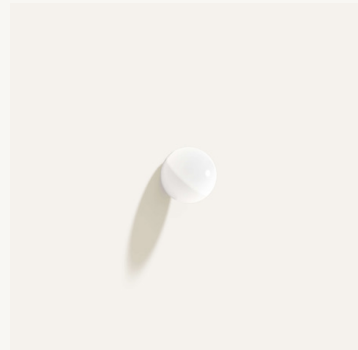

Finish: Glossy White
SKU: CK1 GWC