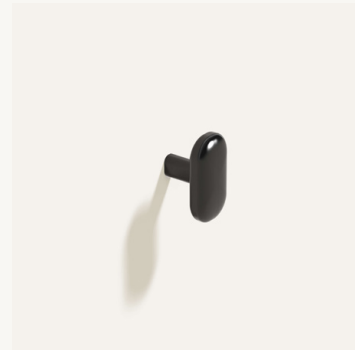

Finish: Polished White Bronze
SKU: CK3 PWB

Finish: Matte Black
SKU: CK3 MBC

OVAL KNOB/HOOK

Dimensions: 1.3" D x 1.0" W x 2.0" H
Materials: Bronze

Finish: Polished Natural Bronze
SKU: OK1 PNB

Finish: Polished White Bronze
SKU: OK1 PWB

Finish: Matte Black
SKU: OK1 MBC

FAUNA TOWEL BAR

Dimensions: 21.3" W x 3.5" D x 3.8" H
Materials: Bronze

Finish: Polished Natural Bronze
SKU: TB1 PNB

Finish: Polished White Bronze
SKU: TB1 PWB

Finish: Matte Black
SKU: TB1 MBC