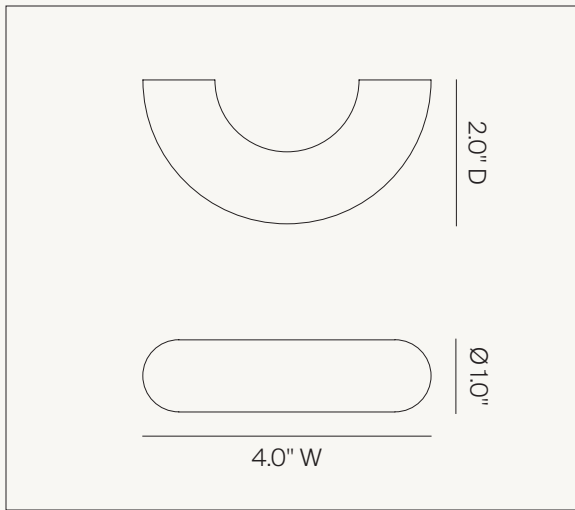

All prices in CAD. Prices do not include shipping and taxes.

SPECIFICATIONS

CERCLE PULL THICK

Dimensions: 4.0"W x 2.0"D x Ø1.0"
Materials: Bronze

Finish: Polished Natural Bronze
SKU: CP1 PNB

Finish: Polished White Bronze
SKU: CP1 PWB