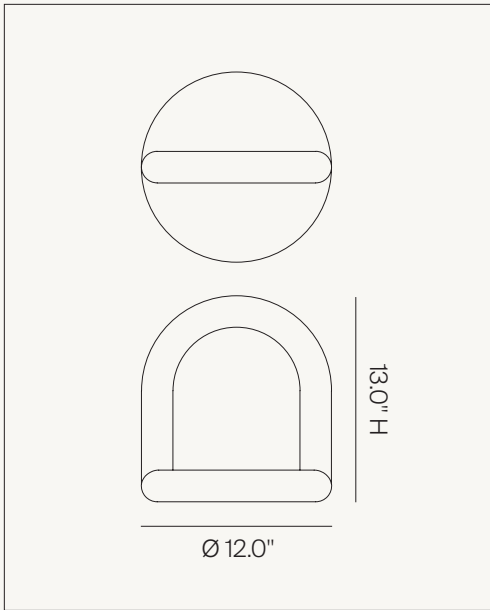

Dimensions: 2.3" D x 1.0" W x 3.0" H
Materials: Bronze

Finish: Polished Natural Bronze
SKU: WH1 PNB

Finish: Polished White Bronze
SKU: WH1 PWB

Finish: Matte Black
SKU: WH1 MBC

ANJOU CANDLEHOLDER

Dimensions: Ø 2.2" x 2.8" H
Materials: Bronze

Finish: Polished Natural Bronze
SKU: CH1 PNB

Finish: Polished White Bronze
SKU: CH1 PWB

TUBE BOOKENDS

Dimensions: 20.0" L x 5.0" W x 6.5" H
Materials: Stainless Steel

Finish: Satin Stainless Steel
SKU: BE1 SST

Finish: White
SKU: BE1 GWC

Finish: Black
SKU: BE1 GBP

Finish: Pink
SKU: BE1 GPC

Finish: Blue
SKU: BE1 GBC

Finish: Green
SKU: BE1 GGC

FROOOT BOWL

Dimensions: Ø 12.0" x 13.0" H
Materials: Resin

Colour: White
SKU: FB1 WFR