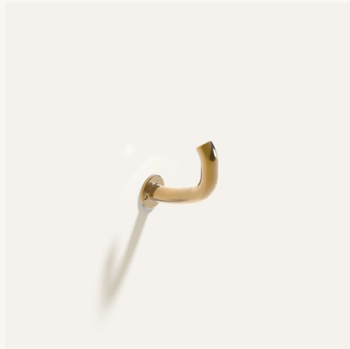

Finish: Matte Black
SKU: OK1 MBC

FAUNA TOWEL BAR

Dimensions: 21.3" W x 3.5" D x 3.8" H
Materials: Bronze

Finish: Polished Natural Bronze
SKU: TB1 PNB

Finish: Polished White Bronze
SKU: TB1 PWB

Finish: Matte Black
SKU: TB1 MBC

FAUNA ROLL HOLDER

Dimensions: 7.0" D x 3.5" W x 3.8" H
Materials: Bronze

Finish: Polished Natural Bronze
SKU: TR1 PNB

Finish: Polished White Bronze
SKU: TR1 PWB

Finish: Matte Black
SKU: TR1 MBC

FAUNA WALL HOOK

Dimensions: 2.3" D x 1.0" W x 3.0" H
Materials: Bronze

Finish: Polished Natural Bronze
SKU: WH1 PNB

Finish: Polished White Bronze
SKU: WH1 PWB

Finish: Matte Black
SKU: WH1 MBC

ANJOU CANDLEHOLDER

Dimensions: Ø 2.2" x 2.8" H
Materials: Bronze