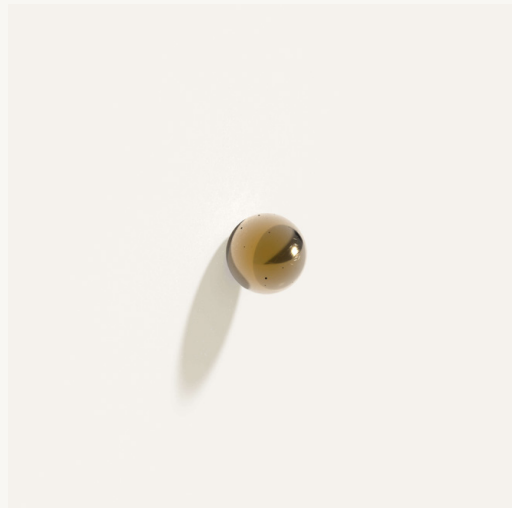

Finish: Sandblasted Bronze
SKU: CP2 SBB

CERCLE PULL THIN LONG

Dimensions: 4.0"W x 2.0"D x Ø 0.5"
Materials: Bronze

Finish: Polished Natural Bronze
SKU: CP3 PNB

Finish: Polished White Bronze
SKU: CP3 PWB

Finish: Matte Black
SKU: CP3 MBC

Finish: Glossy White
SKU: CP3 GWC

Finish: Gunmetal Black
SKU: CP3 GMB

Finish: Satin White Bronze
SKU: CP3 SWB

Finish: Sandblasted Bronze
SKU: CP3 SBB

CERCLE KNOB SMALL

Dimensions: Ø 1.0"
Materials: Bronze

Finish: Polished Natural Bronze
SKU: CK1 PNB

CERCLE KNOB HALF

Dimensions: Ø 1.0" x 0.5" D
Materials: Bronze

Finish: Polished Natural Bronze
SKU: CK2 PNB

Finish: Polished White Bronze
SKU: CK2 PWB

Finish: Matte Black
SKU: CK2 MBC

Finish: Glossy White
SKU: CK2 GWC