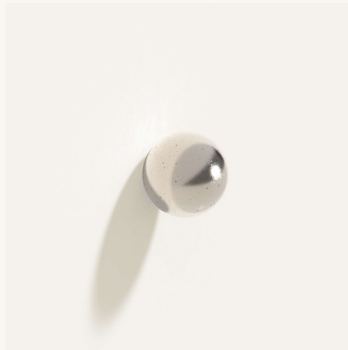

CERCLE KNOB HALF

Dimensions: Ø 1.0" x 0.5" D
Materials: Bronze

Finish: Polished Natural Bronze
SKU: CK2 PNB

Finish: Polished White Bronze
SKU: CK2 PWB

Finish: Matte Black
SKU: CK2 MBC

Finish: Glossy White
SKU: CK2 GWC

Finish: Gunmetal Black
SKU: CK2 GMB

Finish: Satin White Bronze
SKU: CK2 SWB

Finish: Sandblasted Bronze
SKU: CK2 SBB

CERCLE KNOB LARGE

Dimensions: Ø 2.0"
Materials: Bronze

Finish: Polished Natural Bronze
SKU: CK3 PNB

Finish: Polished White Bronze
SKU: CK3 PWB

Finish: Matte Black
SKU: CK3 MBC

OVAL KNOB/HOOK

Dimensions: 1.3" D x 1.0" W x 2.0" H
Materials: Bronze

Finish: Polished Natural Bronze
SKU: OK1 PNB

Finish: Polished White Bronze
SKU: OK1 PWB