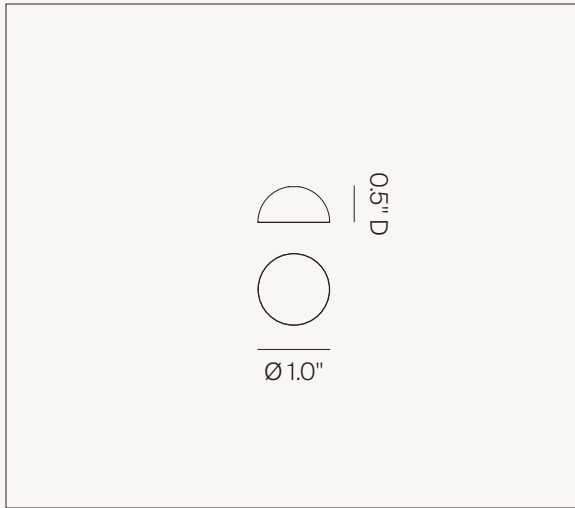

CERCLE KNOB HALF

Dimensions: Ø 1.0" x 0.5" D
Materials: Bronze

Finish: Polished Natural Bronze
SKU: CK2 PNB

Finish: Polished White Bronze
SKU: CK2 PWB

Finish: Matte Black
SKU: CK2 MBC

Finish: Glossy White
SKU: CK2 GWC