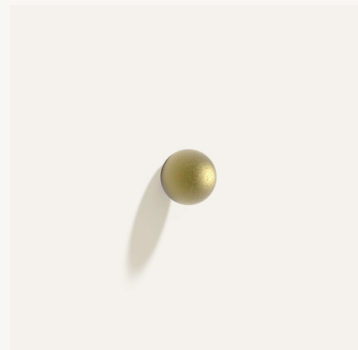

Finish: Glossy White
SKU: CP3 GWC

Finish: Gunmetal Black
SKU: CP3 GMB

Finish: Satin White Bronze
SKU: CP3 SWB

Finish: Sandblasted Bronze
SKU: CP3 SBB

CERCLE KNOB SMALL

Dimensions: Ø 1.0"
Materials: Bronze

Finish: Polished Natural Bronze
SKU: CK1 PNB

Finish: Polished White Bronze
SKU: CK1 PWB

Finish: Matte Black
SKU: CK1 MBC

Finish: Glossy White
SKU: CK1 GWC

Finish: Gunmetal Black
SKU: CK1 GMB

Finish: Satin White Bronze
SKU: CK1 SWB

Finish: Sandblasted Bronze
SKU: CK1 SBB

CERCLE KNOB HALF

Dimensions: Ø 1.0" x 0.5" D
Materials: Bronze

Finish: Polished Natural Bronze
SKU: CK2 PNB

Finish: Polished White Bronze
SKU: CK2 PWB

Finish: Matte Black
SKU: CK2 MBC

Finish: Glossy White
SKU: CK2 GWC