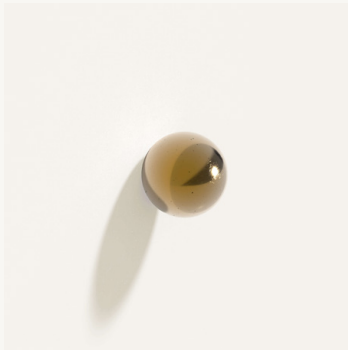

CERCLE KNOB HALF

Dimensions: Ø 1.0" x 0.5" D
Materials: Bronze

Finish: Polished Natural Bronze
SKU: CK2 PNB

Finish: Polished White Bronze
SKU: CK2 PWB

Finish: Matte Black
SKU: CK2 MBC

Finish: Glossy White
SKU: CK2 GWC

Finish: Gunmetal Black
SKU: CK2 GMB

Finish: Satin White Bronze
SKU: CK2 SWB

Finish: Sandblasted Bronze
SKU: CK2 SBB

CERCLE KNOB LARGE

Dimensions: Ø 2.0"
Materials: Bronze

Finish: Polished Natural Bronze
SKU: CK3 PNB

Finish: Polished White Bronze
SKU: CK3 PWB

Finish: Matte Black
SKU: CK3 MBC

OVAL KNOB/HOOK

Dimensions: 1.3" D x 1.0" W x 2.0" H
Materials: Bronze

Finish: Polished Natural Bronze
SKU: OK1 PNB

Finish: Polished White Bronze
SKU: OK1 PWB