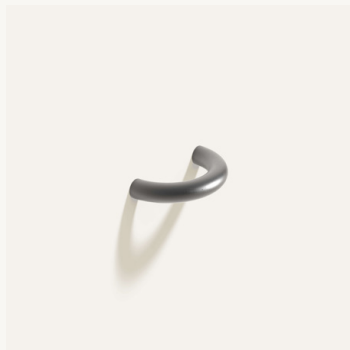

Finish: Matte Black
SKU: CP1 MBC

Finish: Glossy White
SKU: CP1 GWC

Finish: Gunmetal Black
SKU: CP1 GMB

Finish: Satin White Bronze
SKU: CP1 SWB

Finish: Sandblasted Bronze
SKU: CP1 SBB

CERCLE PULL THIN

Dimensions: 3.0"W x 1.5"D x Ø 0.5"
Materials: Bronze

Finish: Polished Natural Bronze
SKU: CP2 PNB

Finish: Polished White Bronze
SKU: CP2 PWB

Finish: Matte Black
SKU: CP2 MBC

Finish: Glossy White
SKU: CP2 GWC

Finish: Gunmetal Black
SKU: CP2 GMB

Finish: Satin White Bronze
SKU: CP2 SWB

Finish: Sandblasted Bronze
SKU: CP2 SBB

CERCLE PULL THIN LONG

Dimensions: 4.0"W x 2.0"D x Ø 0.5"
Materials: Bronze

Finish: Polished Natural Bronze
SKU: CP3 PNB

Finish: Polished White Bronze
SKU: CP3 PWB

Finish: Matte Black
SKU: CP3 MBC