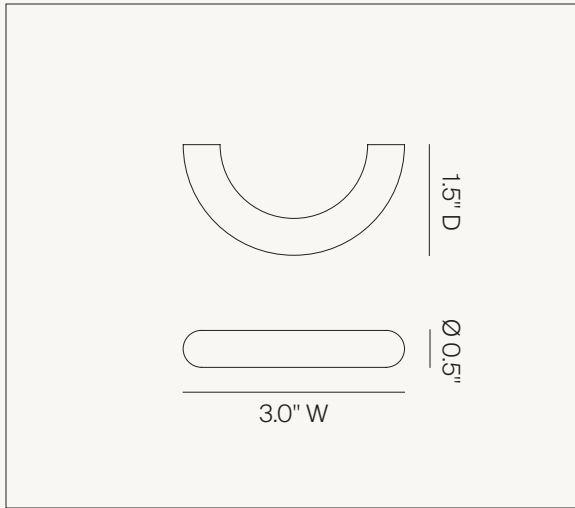

CERCLE PULL THIN

Dimensions: 3.0"W x 1.5"D x Ø 0.5"
Materials: Bronze