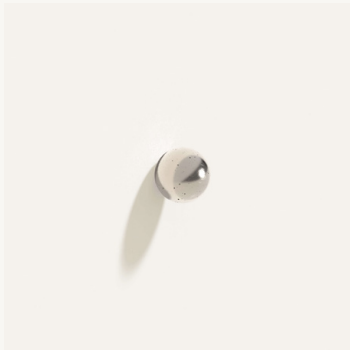

Finish: Sandblasted Bronze
SKU: CP2 SBB

CERCLE PULL THIN LONG

Dimensions: 4.0"W x 2.0"D x Ø 0.5"
Materials: Bronze

Finish: Polished Natural Bronze
SKU: CP3 PNB

Finish: Polished White Bronze
SKU: CP3 PWB

Finish: Matte Black
SKU: CP3 MBC

Finish: Glossy White
SKU: CP3 GWC

Finish: Gunmetal Black
SKU: CP3 GMB

Finish: Satin White Bronze
SKU: CP3 SWB

Finish: Sandblasted Bronze
SKU: CP3 SBB

CERCLE KNOB SMALL

Dimensions: Ø 1.0"
Materials: Bronze

Finish: Polished Natural Bronze
SKU: CK1 PNB

CERCLE KNOB HALF

Dimensions: Ø 1.0" x 0.5" D
Materials: Bronze

Finish: Polished Natural Bronze
SKU: CK2 PNB

Finish: Polished White Bronze
SKU: CK2 PWB

Finish: Matte Black
SKU: CK2 MBC

Finish: Glossy White
SKU: CK2 GWC