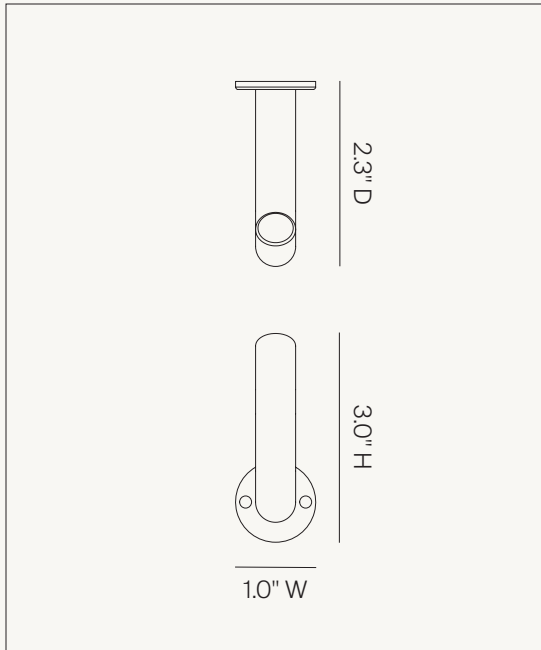

Finish: Matte Black
SKU: OK1 MBC

FAUNA TOWEL BAR

Dimensions: 21.3" W x 3.5" D x 3.8" H
Materials: Bronze

Finish: Polished Natural Bronze
SKU: TB1 PNB

Finish: Polished White Bronze
SKU: TB1 PWB

Finish: Matte Black
SKU: TB1 MBC

FAUNA ROLL HOLDER

Dimensions: 7.0" D x 3.5" W x 3.8" H
Materials: Bronze

Finish: Polished Natural Bronze
SKU: TR1 PNB

Finish: Polished White Bronze
SKU: TR1 PWB

Finish: Matte Black
SKU: TR1 MBC

FAUNA WALL HOOK

Dimensions: 2.3" D x 1.0" W x 3.0" H
Materials: Bronze

Finish: Polished Natural Bronze
SKU: WH1 PNB

Finish: Polished White Bronze
SKU: WH1 PWB

Finish: Matte Black
SKU: WH1 MBC

ANJOU CANDLEHOLDER

Dimensions: Ø 2.2" x 2.8" H
Materials: Bronze