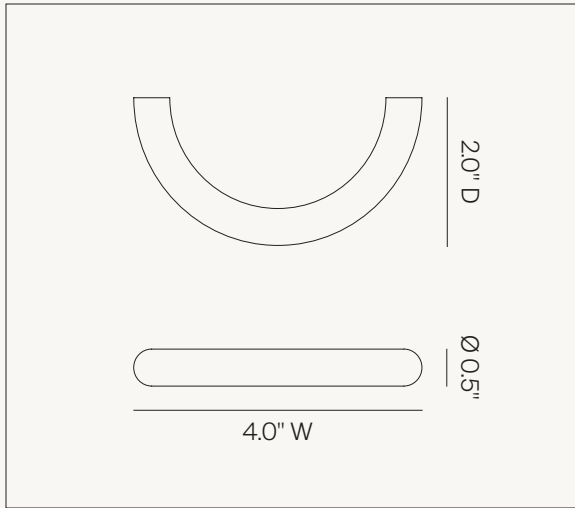

CERCLE PULL THIN LONG

Dimensions: 4.0"W x 2.0"D x Ø 0.5"
Materials: Bronze