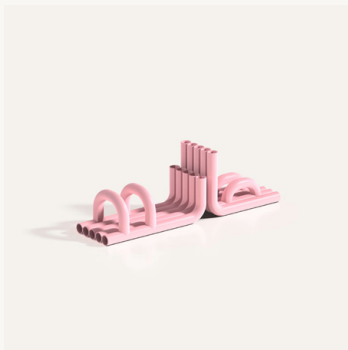

Dimensions: 2.3" D x 1.0" W x 3.0" H
Materials: Bronze

Finish: Polished Natural Bronze
SKU: WH1 PNB

Finish: Polished White Bronze
SKU: WH1 PWB

Finish: Matte Black
SKU: WH1 MBC

ANJOU CANDLEHOLDER

Dimensions: Ø 2.2" x 2.8" H
Materials: Bronze

Finish: Polished Natural Bronze
SKU: CH1 PNB

Finish: Polished White Bronze
SKU: CH1 PWB

TUBE BOOKENDS

Dimensions: 20.0" L x 5.0" W x 6.5" H
Materials: Stainless Steel

Finish: Satin Stainless Steel
SKU: BE1 SST

Finish: White
SKU: BE1 GWC

Finish: Black
SKU: BE1 GBP

Finish: Pink
SKU: BE1 GPC

Finish: Blue
SKU: BE1 GBC

Finish: Green
SKU: BE1 GGC

FROOOT BOWL

Dimensions: Ø 12.0" x 13.0" H
Materials: Resin

Colour: White
SKU: FB1 WFR