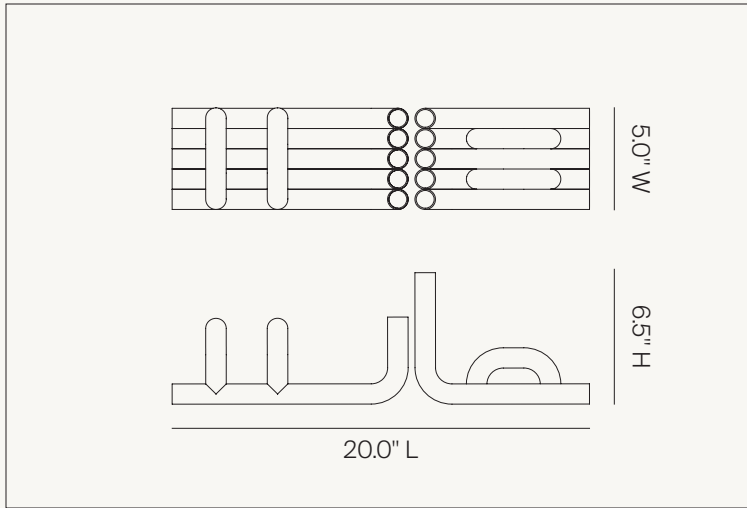

TUBE BOOKENDS

Dimensions: 20.0" L x 5.0" W x 6.5" H
Materials: Stainless Steel