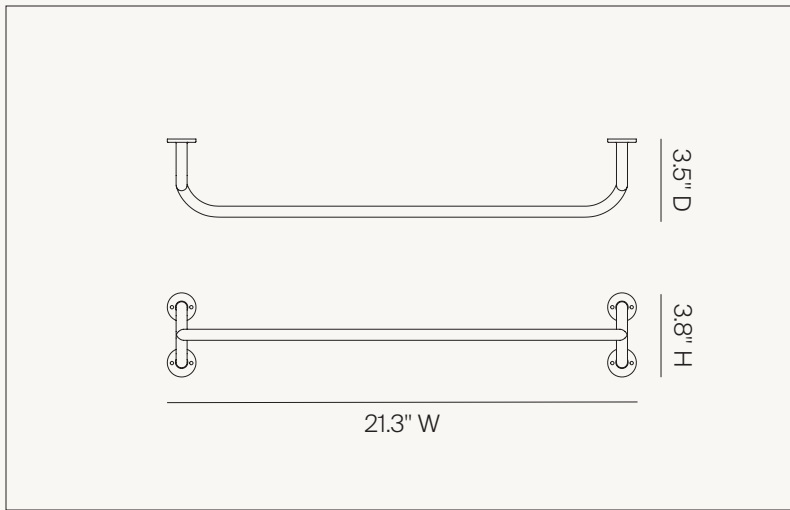

Finish: Polished White Bronze
SKU: CK3 PWB

Finish: Matte Black
SKU: CK3 MBC

OVAL KNOB/HOOK

Dimensions: 1.3" D x 1.0" W x 2.0" H
Materials: Bronze

Finish: Polished Natural Bronze
SKU: OK1 PNB

Finish: Polished White Bronze
SKU: OK1 PWB

Finish: Matte Black
SKU: OK1 MBC

FAUNA TOWEL BAR

Dimensions: 21.3" W x 3.5" D x 3.8" H
Materials: Bronze

Finish: Polished Natural Bronze
SKU: TB1 PNB

Finish: Polished White Bronze
SKU: TB1 PWB

Finish: Matte Black
SKU: TB1 MBC