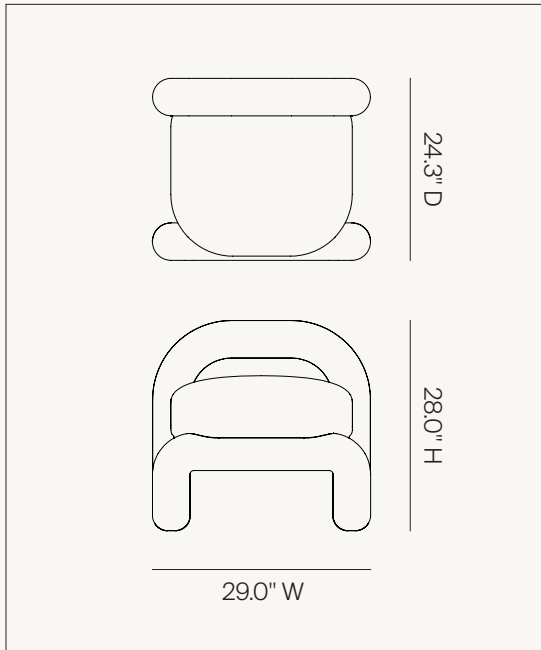

Dimensions: 2.3" D x 1.0" W x 3.0" H
Materials: Bronze

Finish: Polished Natural Bronze
SKU: WH1 PNB

Finish: Polished White Bronze
SKU: WH1 PWB

Finish: Matte Black
SKU: WH1 MBC

ANJOU CANDLEHOLDER

Dimensions: Ø 2.2" x 2.8" H
Materials: Bronze

Finish: White
SKU: BE1 GWC

Finish: Black
SKU: BE1 GBP

Finish: Pink
SKU: BE1 GPC

Finish: Blue
SKU: BE1 GBC

Finish: Green
SKU: BE1 GGC

FROOOT BOWL

Dimensions: Ø 12.0" x 13.0" H
Materials: Resin

Colour: White
SKU: FB1 WFR

Colour: Purple
SKU: FB1 PFR

Colour: Yellow
SKU: FB1 YFR

Colour: Beige
SKU: FB1 BFR

Colour: Green
SKU: FB1 GFR

LITHIC LOUNGE CHAIR

Dimensions: 24.3" D x 29.0" W x 28.0" H
Materials: Oak, Textile

Finish: Natural Oak/Cream Boucle
SKU: LC1 NOF B1U