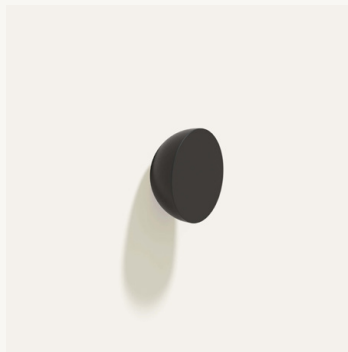

CERCLE KNOB HALF

Dimensions: Ø 1.0" x 0.5" D
Materials: Bronze

Finish: Polished Natural Bronze
SKU: CK2 PNB

Finish: Polished White Bronze
SKU: CK2 PWB

Finish: Matte Black
SKU: CK2 MBC

Finish: Glossy White
SKU: CK2 GWC