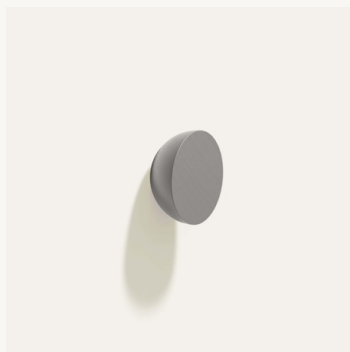

CERCLE KNOB HALF

Dimensions: Ø 1.0" x 0.5" D
Materials: Bronze

Finish: Polished Natural Bronze
SKU: CK2 PNB

Finish: Polished White Bronze
SKU: CK2 PWB

Finish: Matte Black
SKU: CK2 MBC

Finish: Glossy White
SKU: CK2 GWC