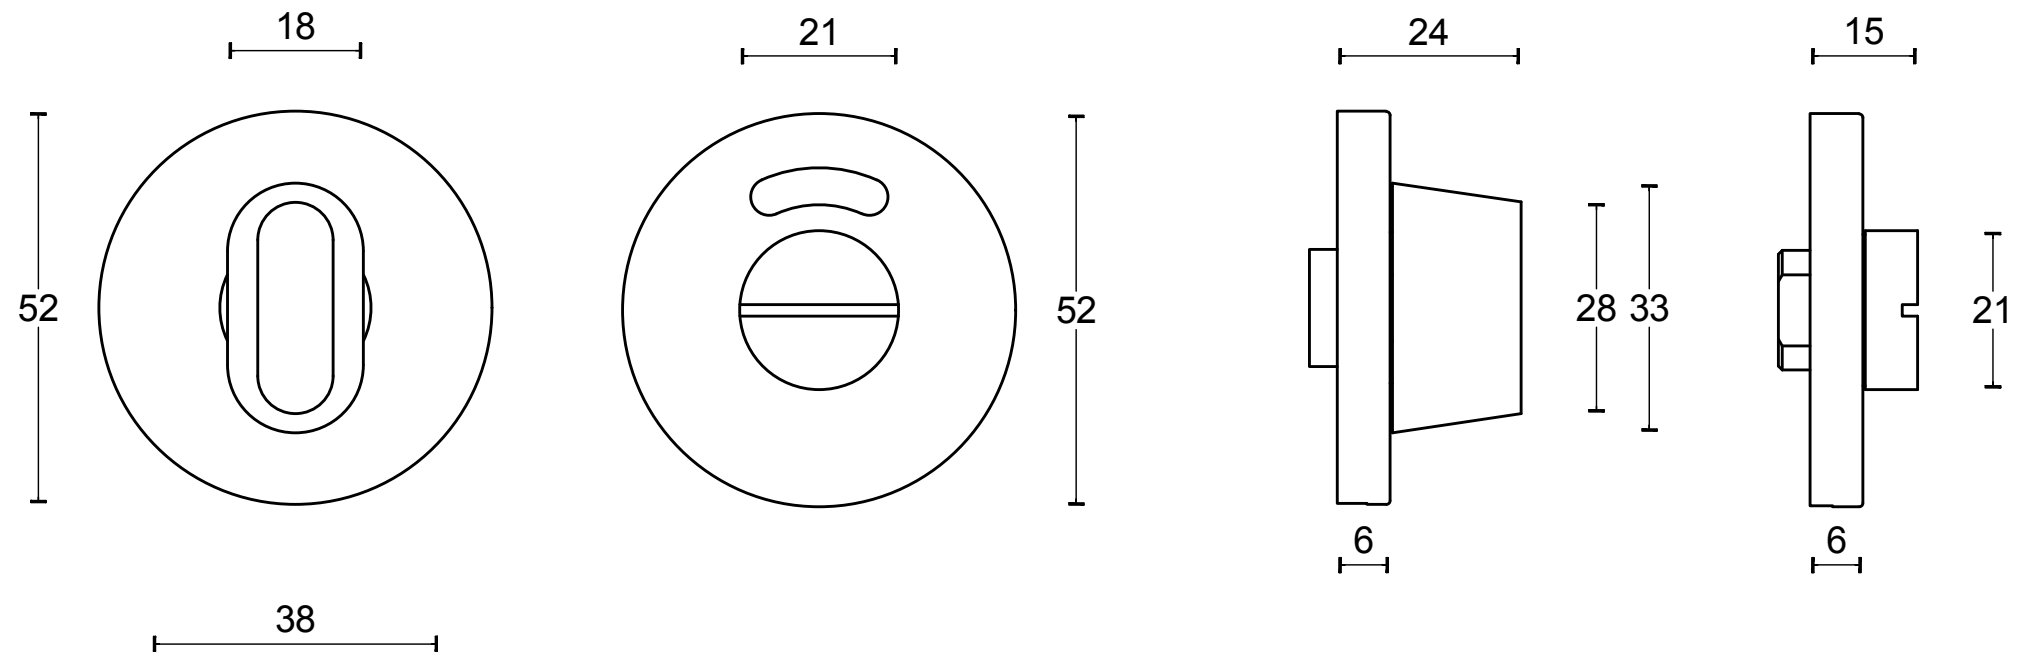

LBWC50

lever handle accessory
privacy set
stainless steel

FORMANI®		Part number:	
		Description: LBWC50	
Doc no.: 1501T020 LBWC50 V02.dwg	Drawn by: Christian Brimbois	Creation date: 17-6-2015	Format: A3
FORMANI HOLLAND B.V. EUROPALAAN 12 6199 AB MAASTRICHT-AIRPORT NL T +31 (0)43 308 90 00 INFO@FORMANI.COM FORMANI.COM			