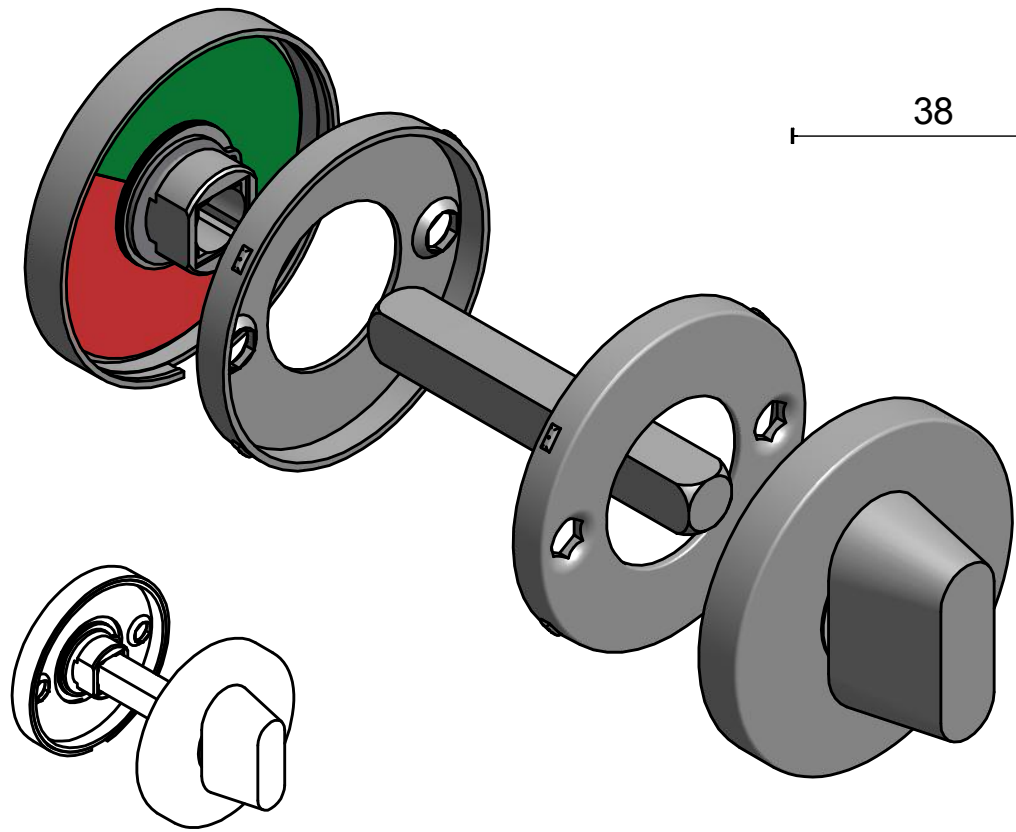

LBWC50

lever handle accessory
privacy set
stainless steel

FORMANI®		Part number:	
		Description: LBWC50	
Doc no.: 1501T020 LBWC50 V02.dwg	Drawn by: Christian Brimbois	Creation date: 17-6-2015	Format: A3
FORMANI HOLLAND B.V. EUROPALAAN 12 6199 AB MAASTRICHT-AIRPORT NL T +31 (0)43 308 90 00 INFO@FORMANI.COM FORMANI.COM			