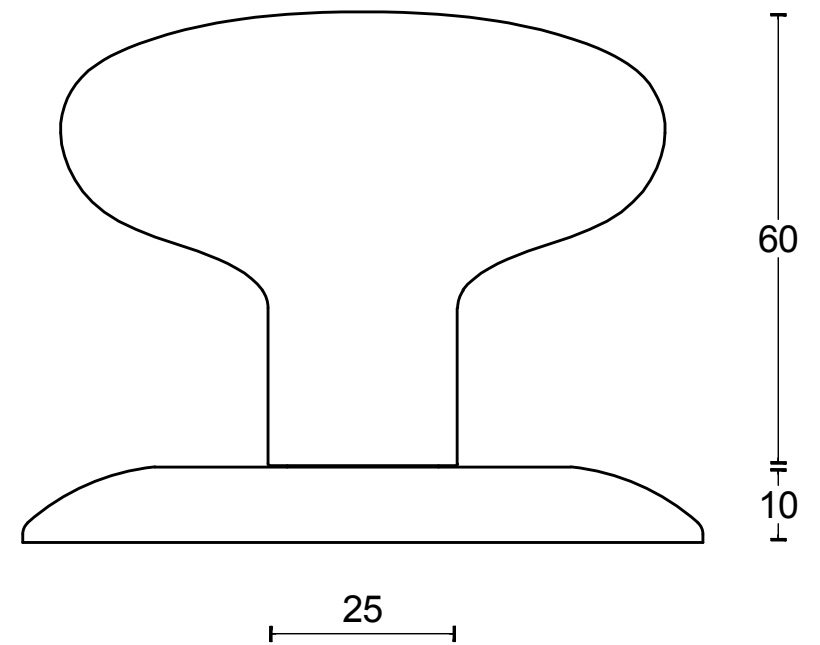

LB80V

knob fixed on rose
stainless steel

FORMANI®		Part number:	
		Description:	
Doc no.:	1502K037 LB80V V02.dwg	LB80V	Format:
Drawn by:	Christian Brimbois		Creation date:
FORMANI HOLLAND B.V. EUROPALAAN 12 6199 AB MAASTRICHT-AIRPORT NL T +31 (0)43 308 90 00 INFO@FORMANI.COM FORMANI.COM		A3	