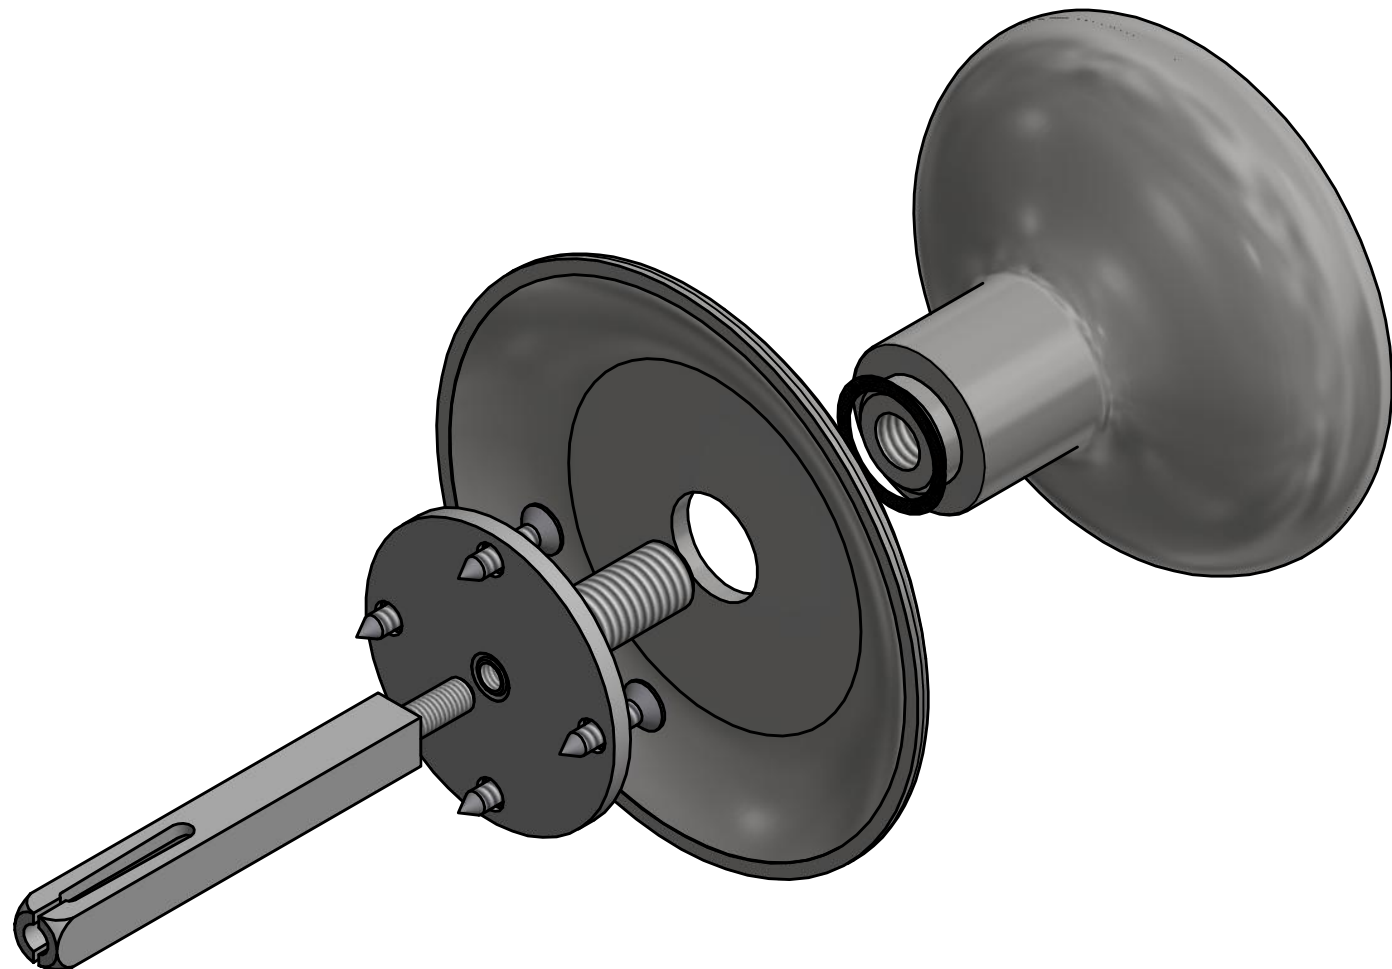

LB80V

knob fixed on rose
stainless steel

FORMANI®		Part number:	
		Description:	
Doc no.:	1502K037 LB80V V02.dwg	LB80V	Format:
Drawn by:	Christian Brimbois		Creation date:
FORMANI HOLLAND B.V. EUROPALAAN 12 6199 AB MAASTRICHT-AIRPORT NL T +31 (0)43 308 90 00 INFO@FORMANI.COM FORMANI.COM		A3	