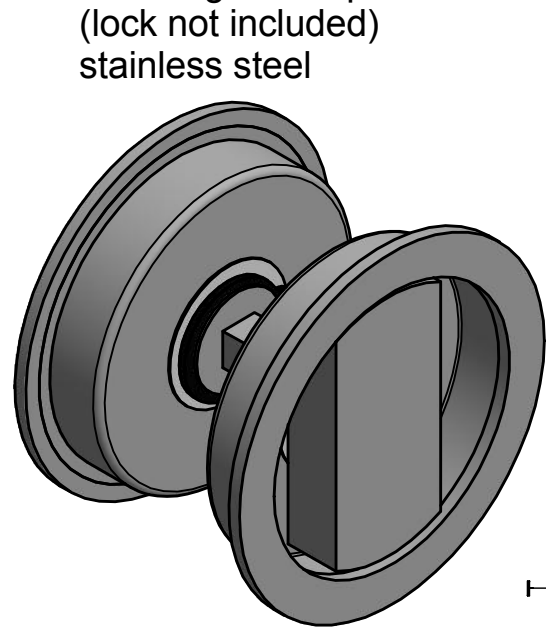

BASICS LB57S set of flush pulls for glue fitting including 6mm pin satin stainless steel

Productgroup: flush pulls
Collection: BASICS
Designer:
Finish: satin stainless steel
Unit: set
Article code: 2501Z071INXX0

LB57S

set of flush pulls for glue fitting
 including 6mm spindle
 (lock not included)
 stainless steel

FORMANI®		Part number:	
		Description:	
Doc no.:	2501Z071 LB57S V04.dwg	LB57S	Format:
Drawn by:	Christian Brimbois		Creation date:
FORMANI HOLLAND B.V. EUROPALAAN 12 6199 AB MAASTRICHT-AIRPORT NL T +31 (0)43 308 90 00 INFO@FORMANI.COM FORMANI.COM			

A3

BASICS LB57S set of flush pulls for glue fitting including 6mm pin polished stainless steel

Productgroup: flush pulls
Collection: BASICS
Designer:
Finish: polished stainless steel
Unit: set
Article code: 2501Z071IPXX0