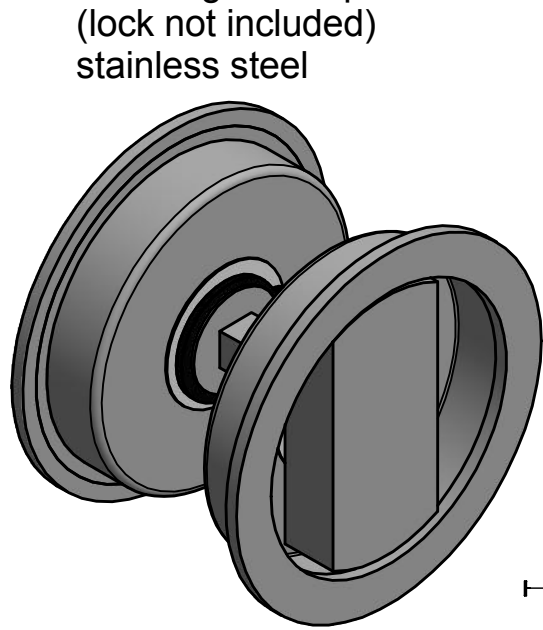

BASICS LB57S set of flush pulls for glue fitting including 6mm pin satin stainless steel

Productgroup: flush pulls
Collection: BASICS
Designer:
Finish: satin stainless steel
Unit: set
Article code: 2501Z071INXX0

LB57S

set of flush pulls for glue fitting
 including 6mm spindle
 (lock not included)
 stainless steel

FORMANI®		Part number:	
		Description:	
Doc no.:	2501Z071 LB57S V04.dwg	LB57S	Format:
Drawn by:	Christian Brimbois		Creation date:
FORMANI HOLLAND B.V. EUROPALAAN 12 6199 AB MAASTRICHT-AIRPORT NL T +31 (0)43 308 90 00 INFO@FORMANI.COM FORMANI.COM			

A3

BASICS LB57S set of flush pulls for glue fitting including 6mm pin polished stainless steel

Productgroup: flush pulls
Collection: BASICS
Designer:
Finish: polished stainless steel
Unit: set
Article code: 2501Z071IPXX0