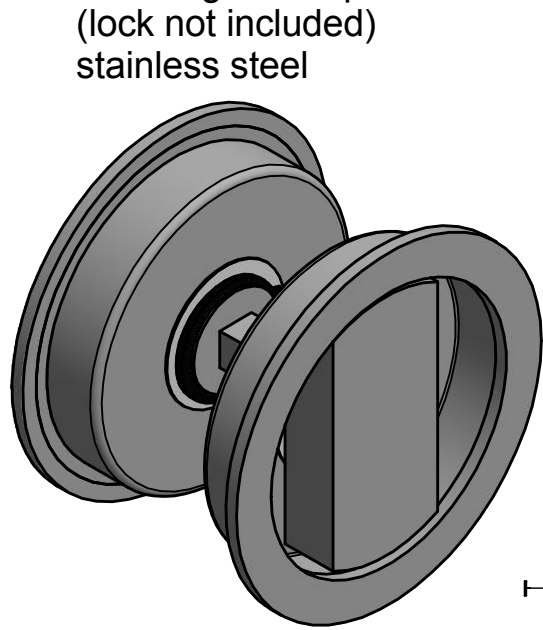

A3

BASICS LB57S set of flush pulls for glue fitting including 6mm pin polished stainless steel

Productgroup: flush pulls
Collection: BASICS
Designer:
Finish: polished stainless steel
Unit: set
Article code: 2501Z071IPXX0

LB57S

set of flush pulls for glue fitting
including 6mm spindle
(lock not included)
stainless steel

FORMANI®		Part number:	
		Description:	
Doc no.:	2501Z071 LB57S V04.dwg	LB57S	Format:
Drawn by:	Christian Brimbois		Creation date:
FORMANI HOLLAND B.V. EUROPALAAN 12 6199 AB MAASTRICHT-AIRPORT NL T +31 (0)43 308 90 00 INFO@FORMANI.COM FORMANI.COM			

BASICS LB57S set of flush pulls for glue fitting including 6mm pin satin black

Productgroup: flush pulls
Collection: BASICS
Designer:
Finish: satin black RAL9004
Unit: set
Article code: 2501Z071NMXX0

LB57S

set of flush pulls for glue fitting
including 6mm spindle
(lock not included)
stainless steel

FORMANI®		Part number:	
		Description:	
Doc no.:	2501Z071 LB57S V04.dwg	LB57S	Format:
Drawn by:	Christian Brimbois		Creation date:
FORMANI HOLLAND B.V. EUROPALAAN 12 6199 AB MAASTRICHT-AIRPORT NL T +31 (0)43 308 90 00 INFO@FORMANI.COM FORMANI.COM			