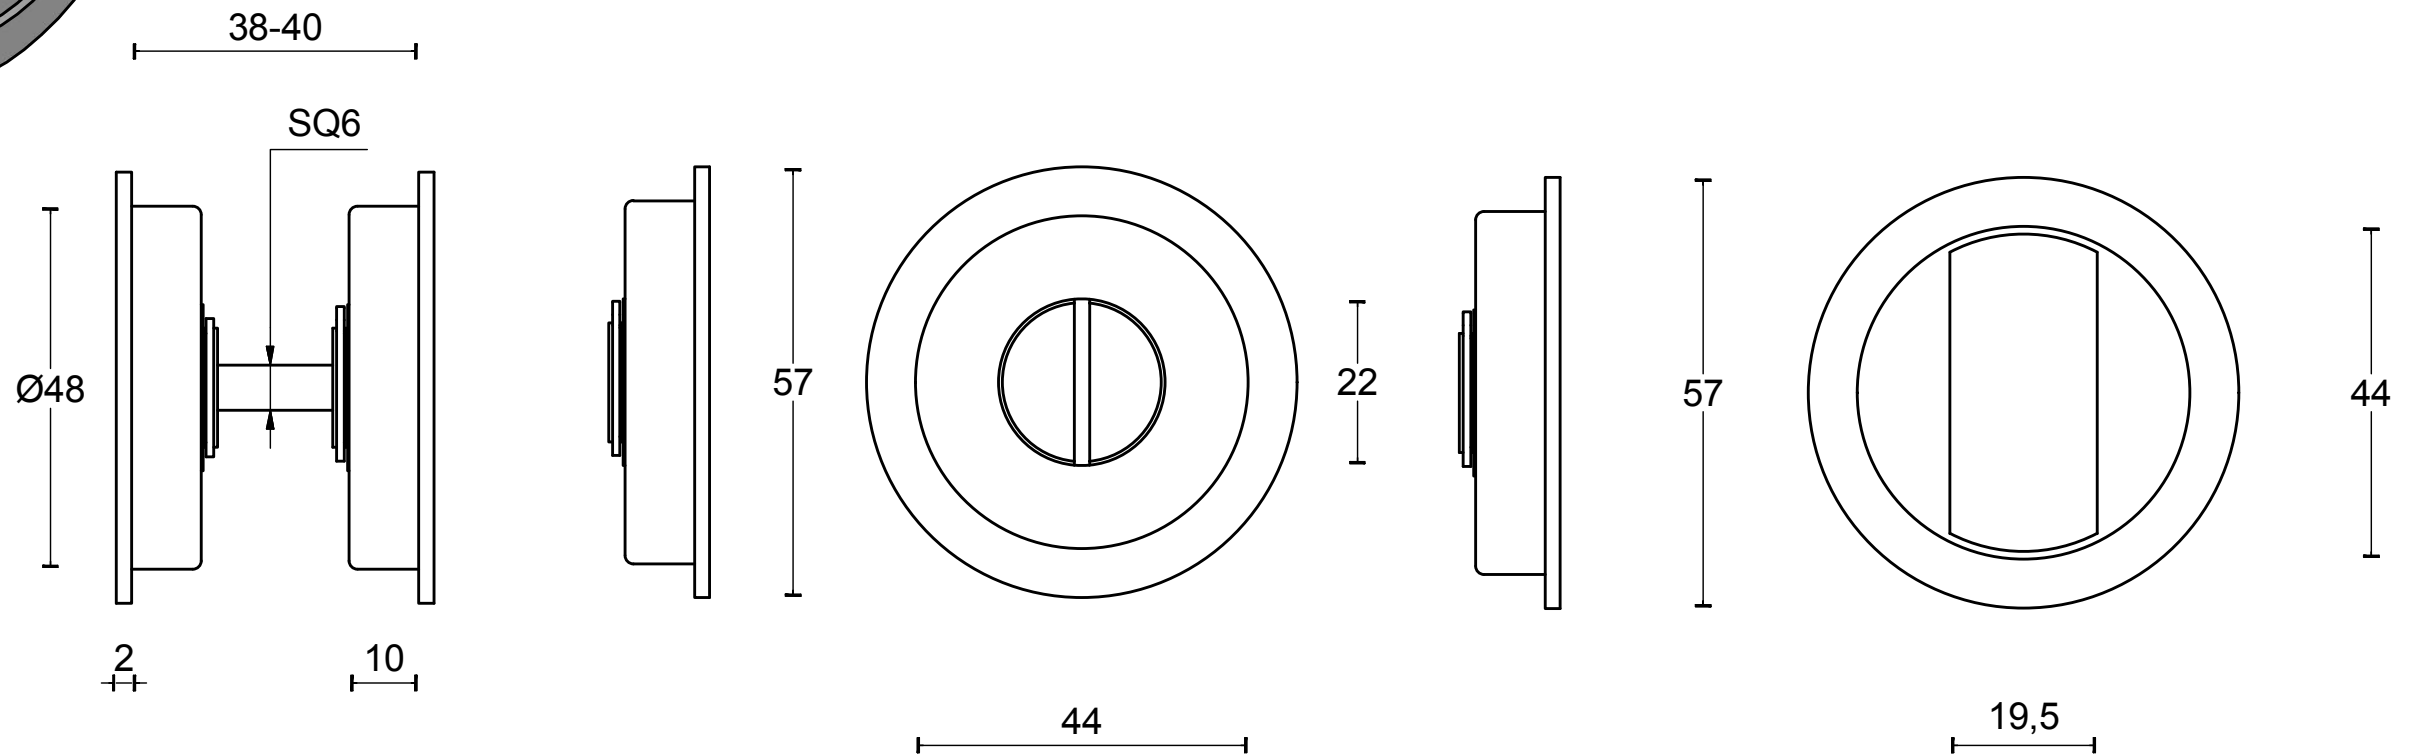

BASICS LB57S set of flush pulls for glue fitting including 6mm pin satin stainless steel

Productgroup: flush pulls
Collection: BASICS
Designer:
Finish: satin stainless steel
Unit: set
Article code: 2501Z071INXX0

LB57S

set of flush pulls for glue fitting
 including 6mm spindle
 (lock not included)
 stainless steel

FORMANI®		Part number:	
		Description:	
Doc no.:	2501Z071 LB57S V04.dwg	LB57S	Format:
Drawn by:	Christian Brimbois		Creation date:
FORMANI HOLLAND B.V. EUROPALAAN 12 6199 AB MAASTRICHT-AIRPORT NL T +31 (0)43 308 90 00 INFO@FORMANI.COM FORMANI.COM			

A3

BASICS LB57S set of flush pulls for glue fitting including 6mm pin polished stainless steel

Productgroup: flush pulls
Collection: BASICS
Designer:
Finish: polished stainless steel
Unit: set
Article code: 2501Z071IPXX0