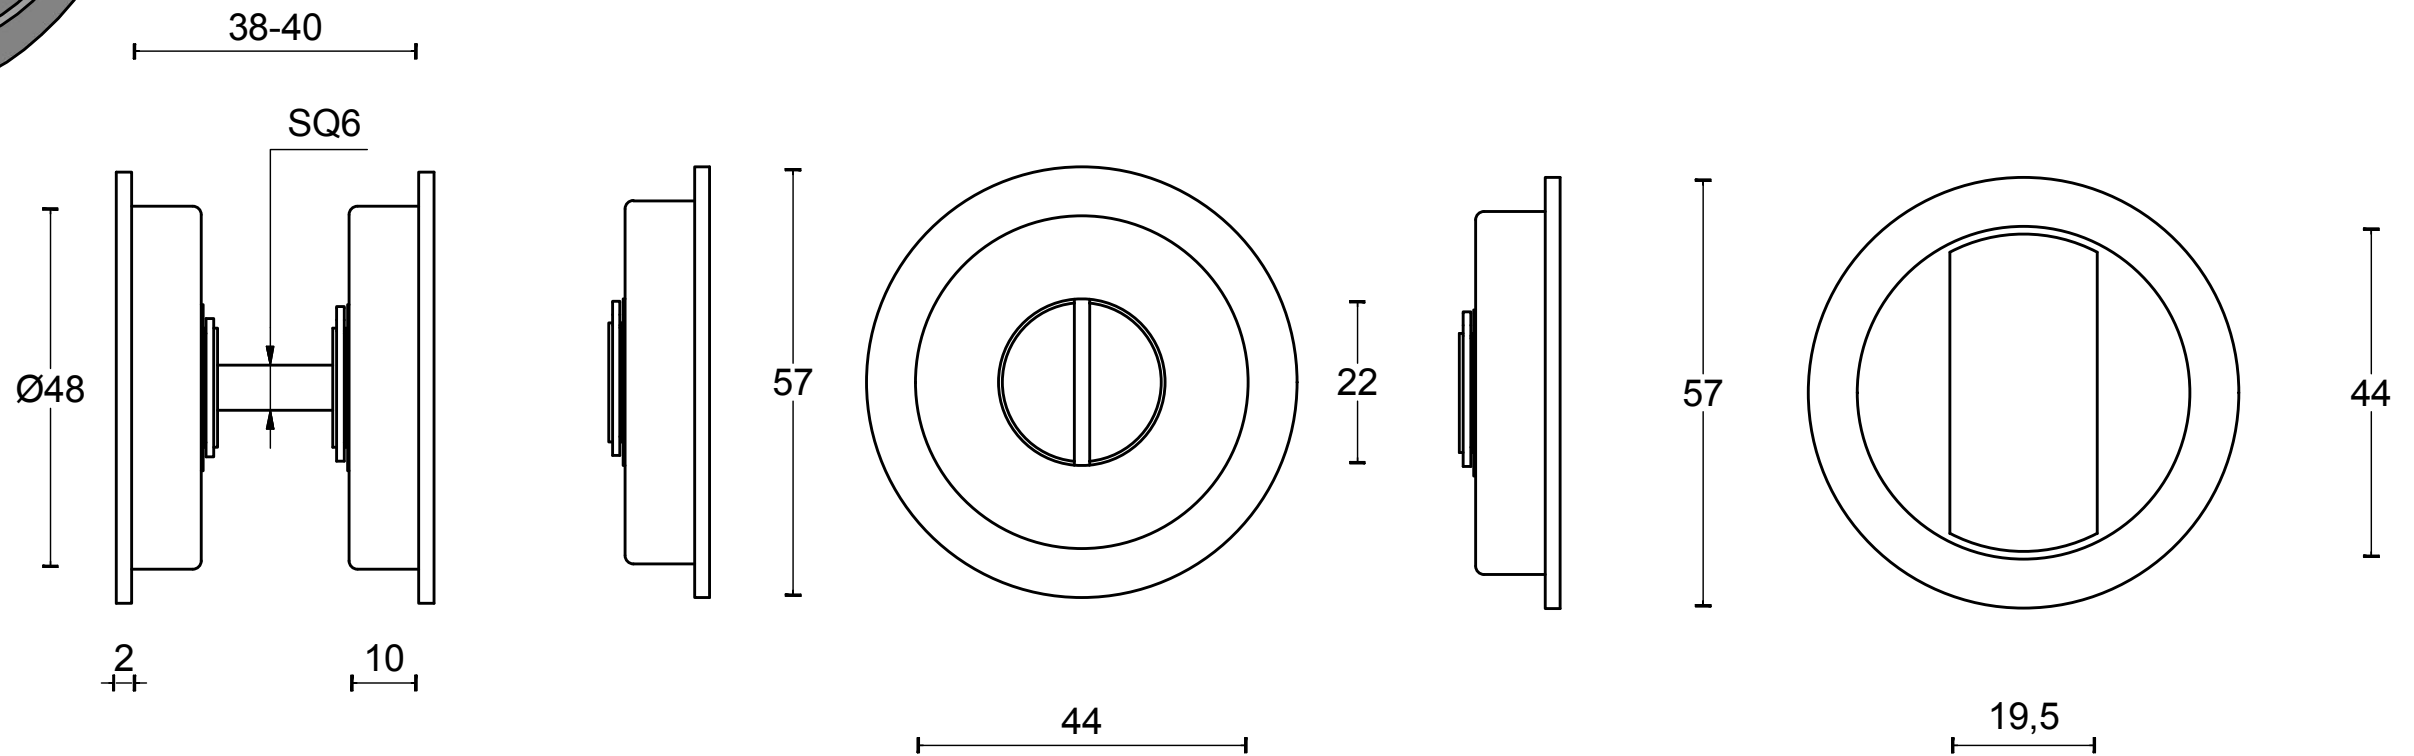

LB57S

set of flush pulls for glue fitting
including 6mm spindle
(lock not included)
stainless steel

FORMANI®		Part number:		
		Description:		
Doc no.:	2501Z071 LB57S V04.dwg	LB57S	Format:	
Drawn by:	Christian Brimbois		Creation date:	18-9-2017
FORMANI HOLLAND B.V. EUROPALAAN 12 6199 AB MAASTRICHT-AIRPORT NL T +31 (0)43 308 90 00 INFO@FORMANI.COM FORMANI.COM				

A3