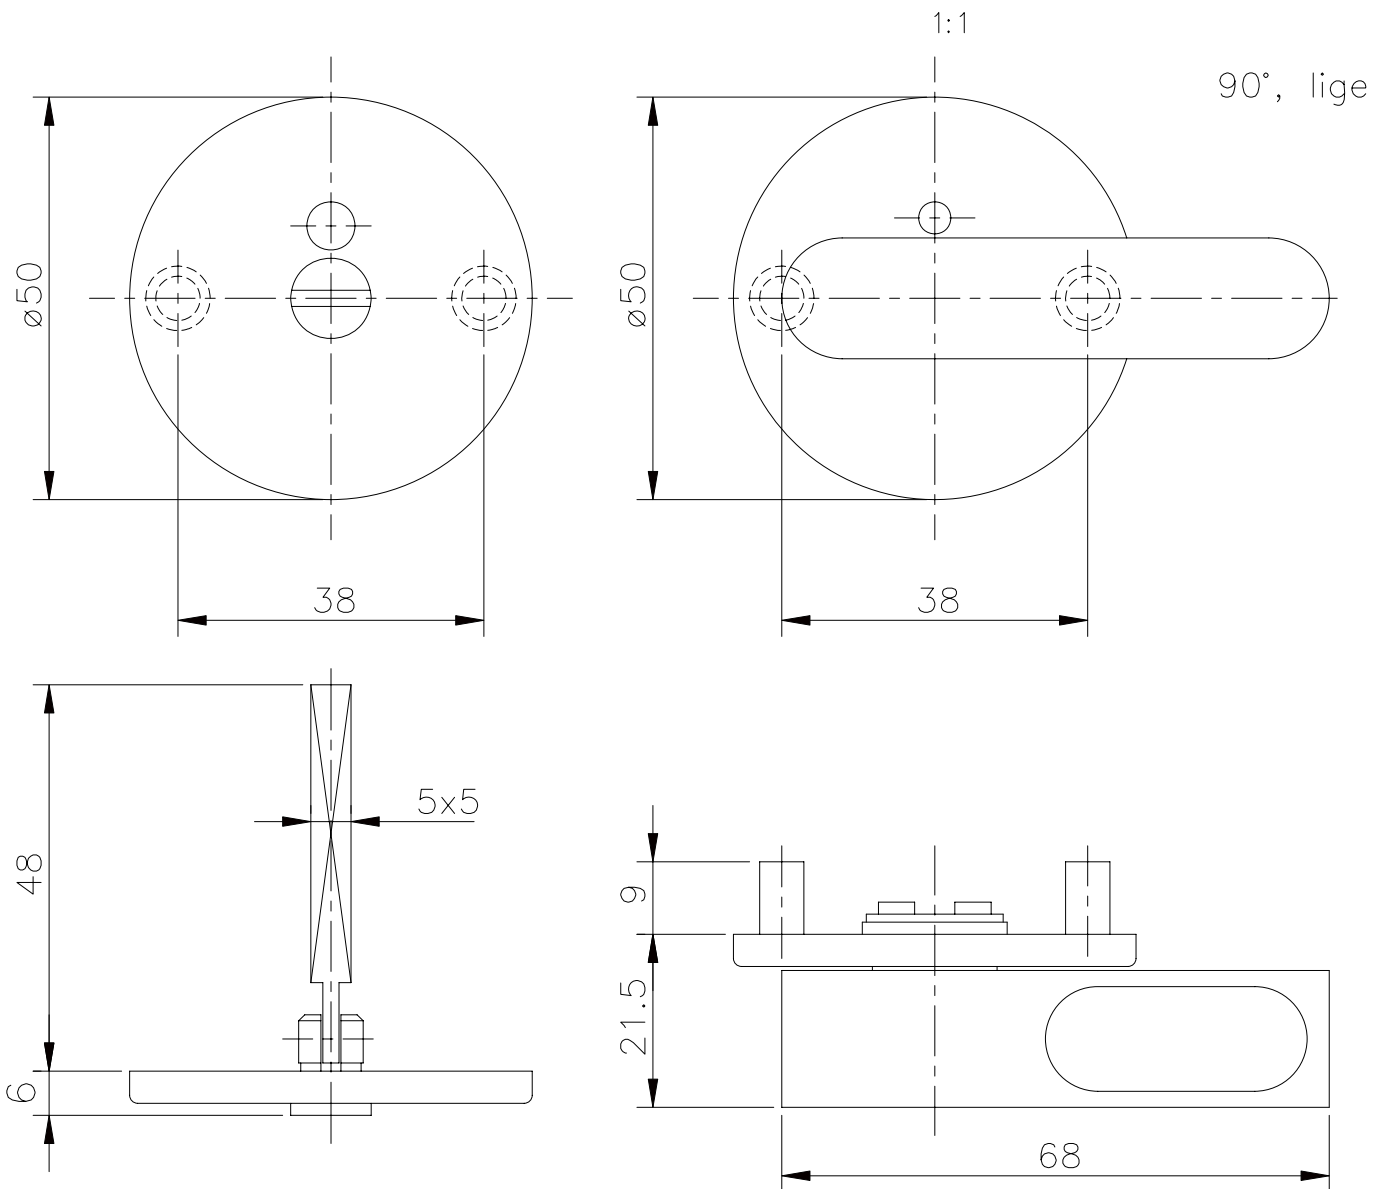

EMNE	ANTAL	KATALOG/TEGNINGSNUMMER
MARKERINGSDÆKROSET	1	d 350
UNDERLAGSROSET	1	d 353
NØDOPLUKKE	1	d 104
MARKERINGSSKIVE NO.53	1	d 69
LÅSERING	1	d 104a
VRIDERGREBSPIND	1	14.9725.92.545
RØRNITTE	1	d 72
VRIDERGREBSDÆKROSET	1	d 354
VRIDERUNDERLAGSROSET	1	d 357
HANDICAP VRIDERGREB	1	d 199
MARKERINGSSKIVE NO. 42	1	d 69
MEDBRINGERSKIVE	1	14.9725.00.080
LÅSERING	1	14.9725.00.098
BØSNINGER	2	d 287
MELLEMLÆGSSKIVE	1	d 358
LEDSKRUER M4x75 MM	2	14.9704.74.057