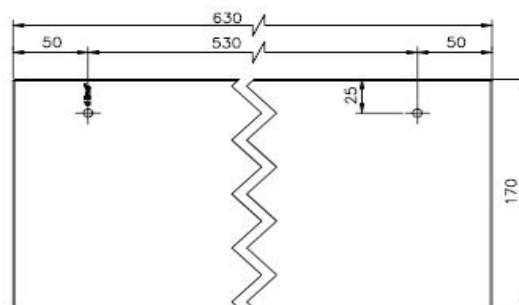

# PRODUCT DOCUMENTATION

**Product Name:** Tempered Glass Shelf, 6x630x170mm

**Article Number:** 14.7005.00.102  
*Tempered glass*

**Photo:**

**Drawing:**

**Product Information:**

Material: Tempered Glass  
Surface finish: -  
Material thickness/radius: 6mm  
Height: 6mm      Width: 630mm      Depth: 170mm

**Product Specification:**

d line Tempered glass shelf with polished edges 6x630x170mm

Certificate: -  
Warranty: 20 years (non-mechanical/-electronic parts)

The high humidity levels in the bathroom setting necessitates the use of a non-corrosive rust-resistant stainless steel. The only metal used in d line's bathroom fittings is AISI 316, also known as marine quality stainless steel.