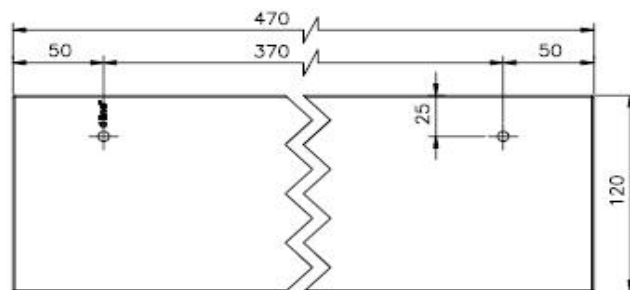

PRODUCT DOCUMENTATION

Product Name: Tempered Glass Shelf 6x470x120mm

Article Number: 14.7005.00.013
Tempered Glass

Photo:

Drawing:

Product Information:

Material: Tempered glass
Surface finish: -
Material thickness/radius: 6mm
Height: 6mm Width: 470mm Depth: 120mm

Product Specification:

d line Tempered glass shelf with polished edges 6x470x120mm.

The high humidity levels in the bathroom setting necessitates the use of a non-corrosive rust-resistant stainless steel. The only metal used in d line's bathroom fittings is AISI 316, also known as marine quality stainless steel.

Certificate: -
Warranty: 20 years (non-mechanical/-electronic parts)

Spare Parts/Accessories:

-

Related Products:

- 14.7000.02.129 Mirror shelf bracket Ø14x120mm, satin
- 16.7000.01.125 Mirror shelf bracket Ø14x120mm, polished
- 14.7005.00.056 Tempered glass shelf 6x630x120mm