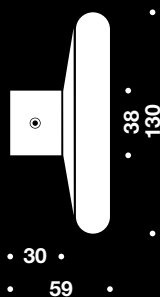

Ø130mm knob

Ø130mm knob

Description

Pair for glass door, w/o rose, 0-38mm, incl. mounting set

Item number

14.3000.02.010

Half set w/bush for wooden doors

14.3000.02.900