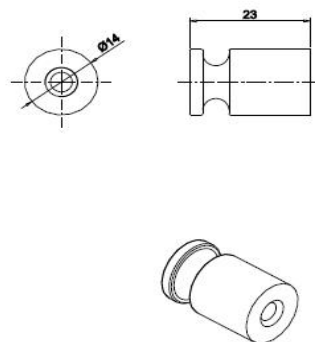

PRODUCT DOCUMENTATION

Product Name: Coat Hook/Furniture Knob Ø14x23mm

Article Number: 14.5610.02.101
Satin stainless steel
16.5610.01.107
Polished stainless steel

Photo:

Drawing:

Product Information:

Material: AISI 316 stainless steel
Surface finish: Satin 320 grain
Material thickness/radius: Ø14
Height: 14mm Width: 14mm Depth: 23mm

Maintenance:

Wash down with mild detergent, rinse off with clean water, and dry off with soft dry cloth.

Product Specification:

d line Coat hook/furniture knob with slot Ø14x23mm with concealed fixing AISI 316 satin stainless steel.

d line Coat hook/furniture knob with slot Ø14x23mm with concealed fixing AISI 316 polished stainless steel.

The high humidity levels in the bathroom setting necessitates the use of a non-corrosive rust-resistant stainless steel. The only metal used in d line's bathroom fittings is AISI 316, also known as marine quality stainless steel.

Related Products:

14.4900.92.XXX Machine screw M5 for PZ2,
available in length 20, 25, 30 & 35mm
14.4960.02.050 Rose Ø30x2mm w/5.2mm hole, satin
16.4960.01.056 Rose Ø30x2mm w/5.2mm hole, polished

Packing: