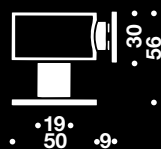

**Floor door stop**

## Floor door stop

Description  
 Ø40x40mm

Item number  
 14.5070.02.006

Ø50x56mm, w/magnet, normal pull force 8kg  
 Ø50x56mm, w/magnet, heavy duty pull force 16kg

14.5075.02.009  
 14.5075.02.010

Ø70x30mm  
 Ø40x20mm

14.5080.02.000  
 14.9650.00.004

Turtle Ø80x15mm  
 Turtle Ø80x30mm

14.5080.02.015  
 14.5080.02.030

Loose rubber ø40 mm f/door stop 14.5070  
 Loose rubber w/magnet f/door stop 14.5075  
 Loose rubber f/door stop 14.9650