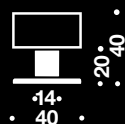

## Floor door stop

Description  
 Ø40x40mm

Item number  
 14.5070.02.006

Ø50x56mm, w/magnet, normal pull force 8kg  
 Ø50x56mm, w/magnet, heavy duty pull force 16kg

14.5075.02.009  
 14.5075.02.010

Ø70x30mm  
 Ø40x20mm