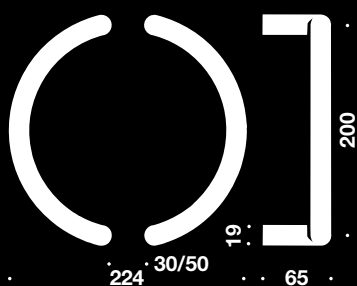

Circular pull

Circular pull

Description
Thread M8 125mm
Bush 125mm

Item number
14.4052.02.124
14.4054.02.123

Thread M8 200mm
Bush 200mm

14.4252.02.201
14.4254.02.201

Thread M12 300mm
Bush 300mm

14.4652.02.301
14.4654.02.301