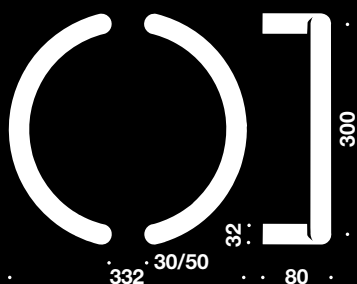

Circular pull

Circular pull

Description
Thread M8 125mm
Bush 125mm

Item number
14.4052.02.124
14.4054.02.123

Thread M8 200mm
Bush 200mm

14.4252.02.201
14.4254.02.201

Thread M12 300mm
Bush 300mm

14.4652.02.301
14.4654.02.301