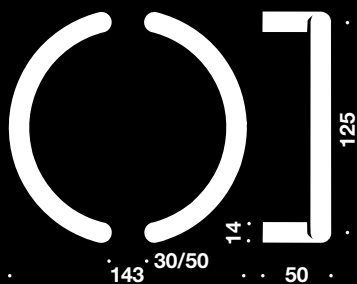

Circular pull

Circular pull

Description
Thread M8 125mm
Bush 125mm

Item number
14.4052.02.124
14.4054.02.123

Thread M8 200mm
Bush 200mm

14.4252.02.201
14.4254.02.201

Thread M12 300mm
Bush 300mm

14.4652.02.301
14.4654.02.301