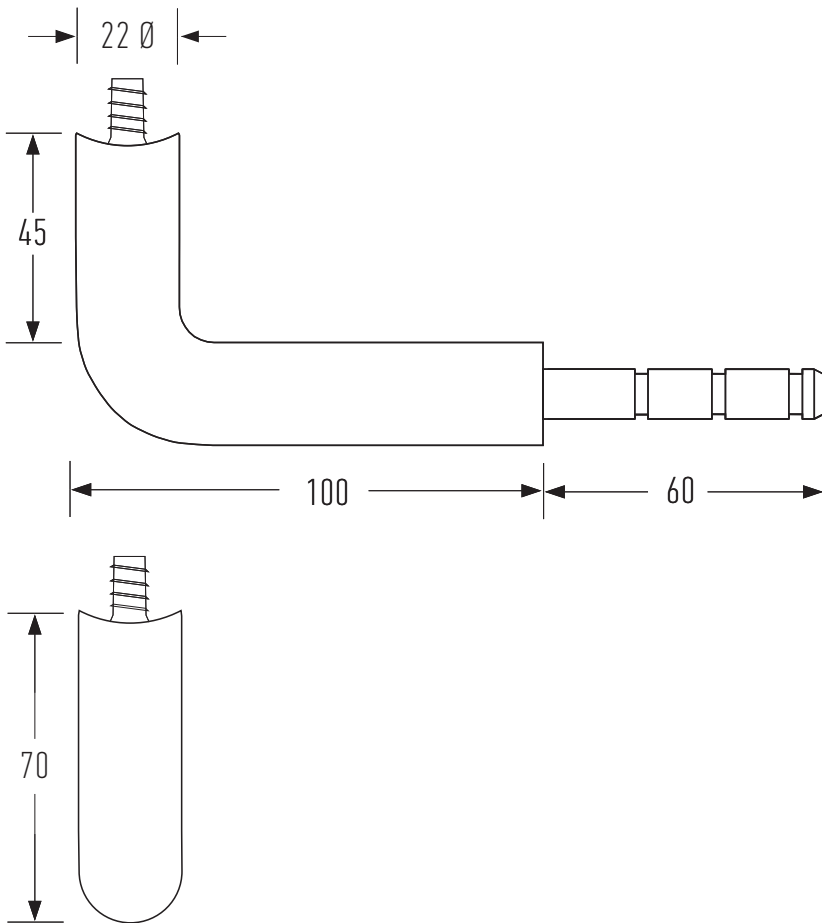

## HB 590 PLAIN SOLID BRONZE D STAIR RAIL BRACKET

The Halliday+Baillie HB 590 Stair Rail Bracket is a new classic milled from solid unlacquered bronze, designed to age gracefully.

Please note while the HB 590 comes complete with a solid bronze rose, installation of the rose is optional depending on your aesthetic. Please see images below for both versions.

Includes all fasteners. Epoxy sold separately.  
Material : LG2 (leaded gunmetal) Bronze  
Sold only as raw unlacquered bronze  
Suggested spacing : 600-800mm