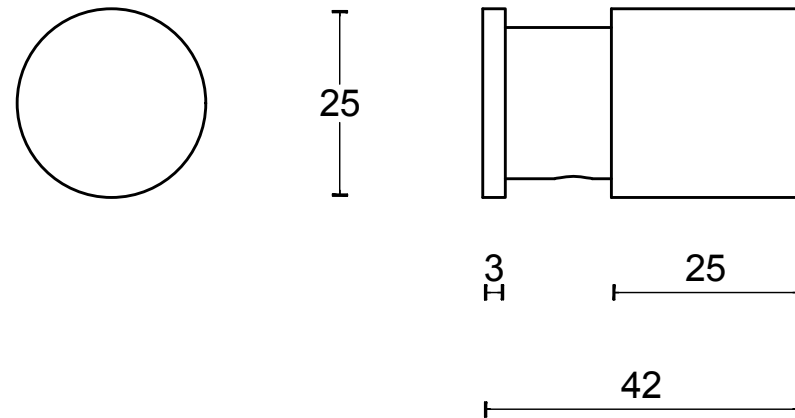

PIET BOON PB25 set of two hooks satin stainless steel AISI 316

Productgroup:	hooks bathware
Collection:	ONE by PIET BOON
Designer:	Piet Boon
Finish:	satin stainless steel AISI 316
Unit:	set
Article code:	2706A010INXX0

PIET BOON PB25 set of two hooks satin black

Productgroup:	hooks bathware
Collection:	ONE by PIET BOON
Designer:	Piet Boon
Finish:	satin black RAL9004
Unit:	set
Article code:	2706A010NMXX0

PB25

set of two hooks
stainless steel AISI 316