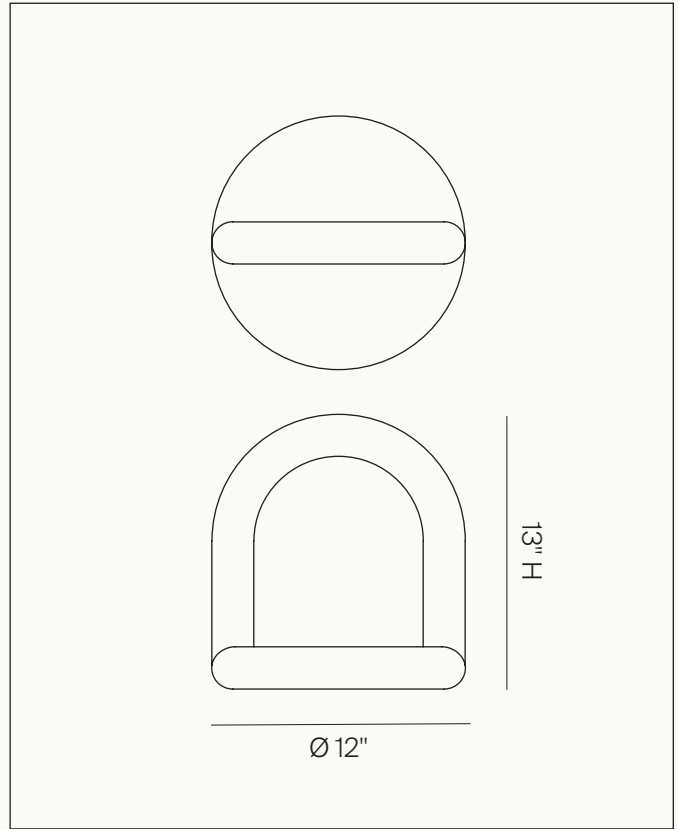

MAHA ALAVI STUDIO

FROOT BOWL

Dimensions
13" H x Ø 12"

Finishes

FROOT reimagines the bowl of fruit into a fun and modern object. Moulded resin draws design cues from geometric tubes to form an oversized and inflated fruit bowl. Its translucent velvet-like surface and playful form invites touch; use as intended, as a tray, or as an eye-catching objet d'art.