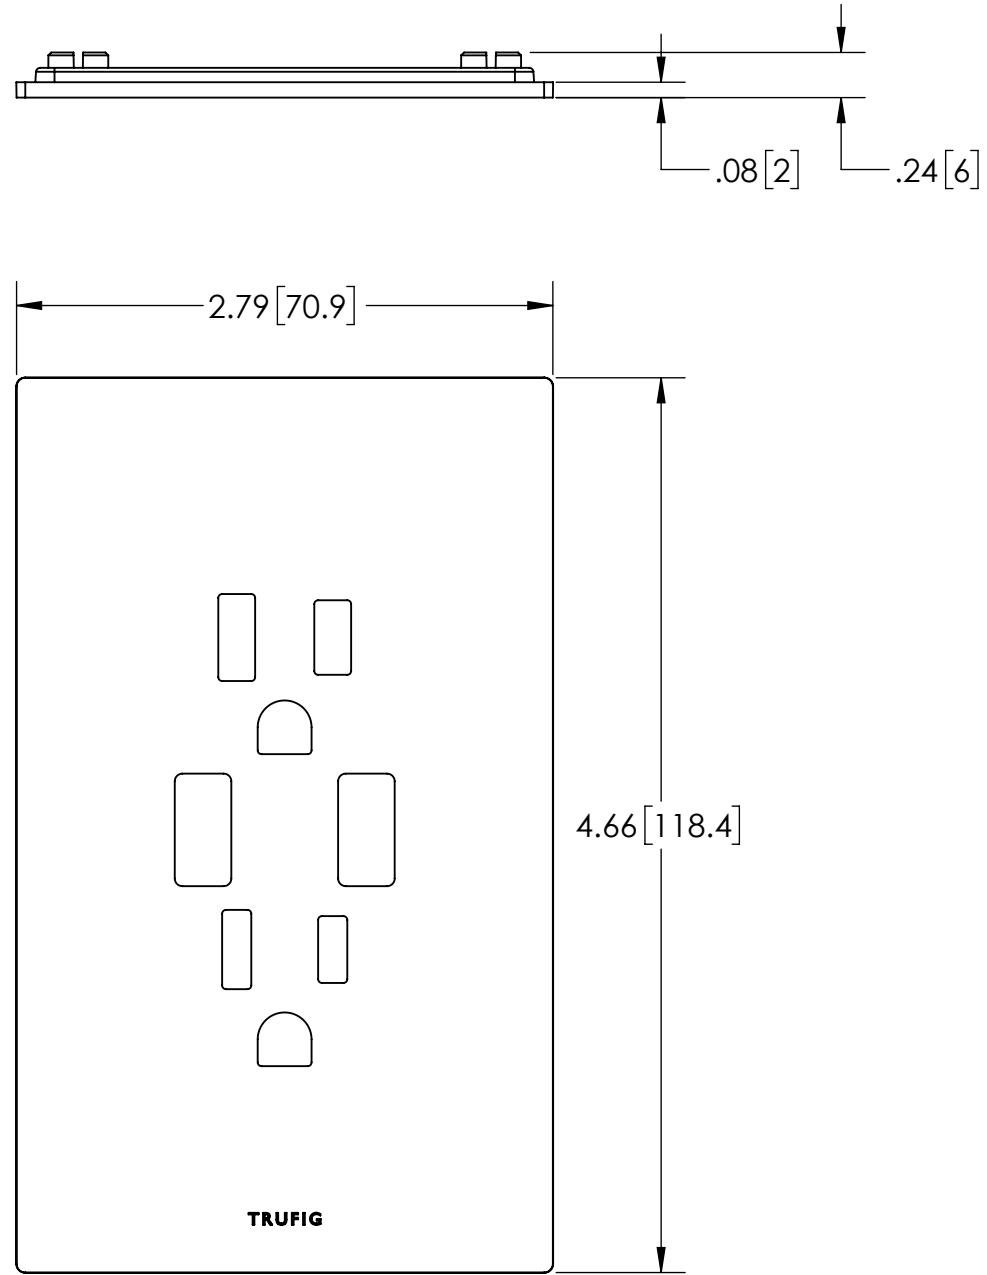

NOTES:

1. FASCIA FINISH: PAINT READY
2. DEVICE TO BE USED WITH : LEVITON 5632 E RECEPTACLE

TRUFIG

991 AVENIDA AMANECER, SAN CLEMENTE CA. 92673
WWW.TRUFIG.COM

TRUFIG 1G FASCA RECEPTACLE USB A + A

SCALE: 1:1

DRAWN BY: AB

DRWN - PART NUMBER

REV.

B

SHEET 1 OF 1
RELEASED ON: 27 APR 21