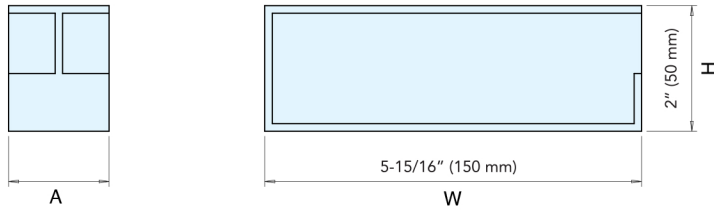

## DSI-4258

- Contemporary handle design that can be accessed from door front, back, or edge.
- Requires adhesive for installation (such as 2-part epoxy, not supplied.)
- Unique, horizontal design for more natural movement.