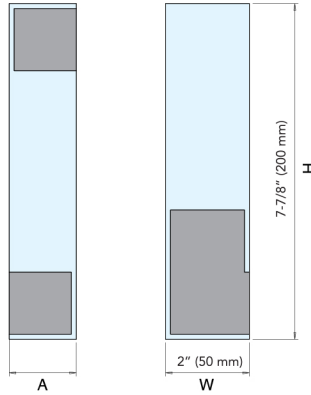

SLIDING DOOR HANDLE

STAINLESS
304
STEEL

DSI-4257

- Contemporary handle design that can be accessed from door front, back, or edge.
- Requires adhesive for installation (such as 2-part epoxy, not supplied.)

Item No.	W	H	A	Weight (g)	Box (pcs)	Carton (pcs)	Material	Finish
DSI-4257-35	2" (50)	7-7/8" (200)	1-3/8" (35)	528	1	8	304 Stainless Steel	Satin
DSI-4257-45			1-3/4" (45)	625				