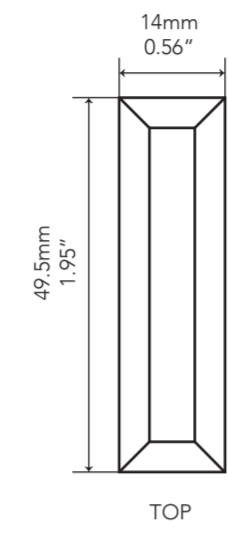

# PYRA SERIES

Cast Bronze

#8-32

SFH

SHAYNE FOX  
HARDWARE