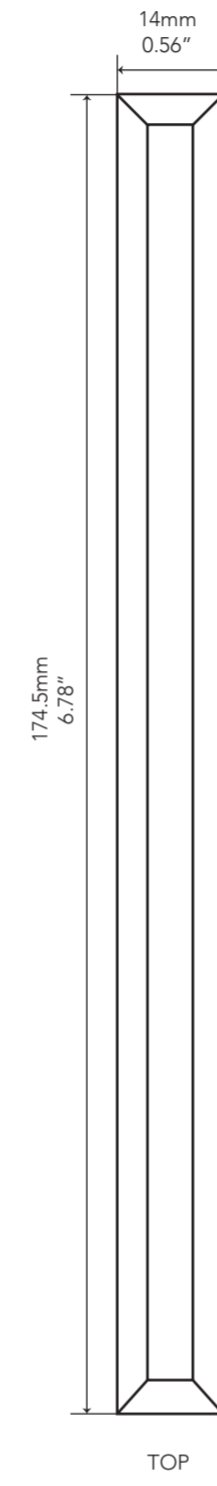

# PYRA SERIES

Cast Bronze

#8-32

SFH

SHAYNE FOX  
HARDWARE