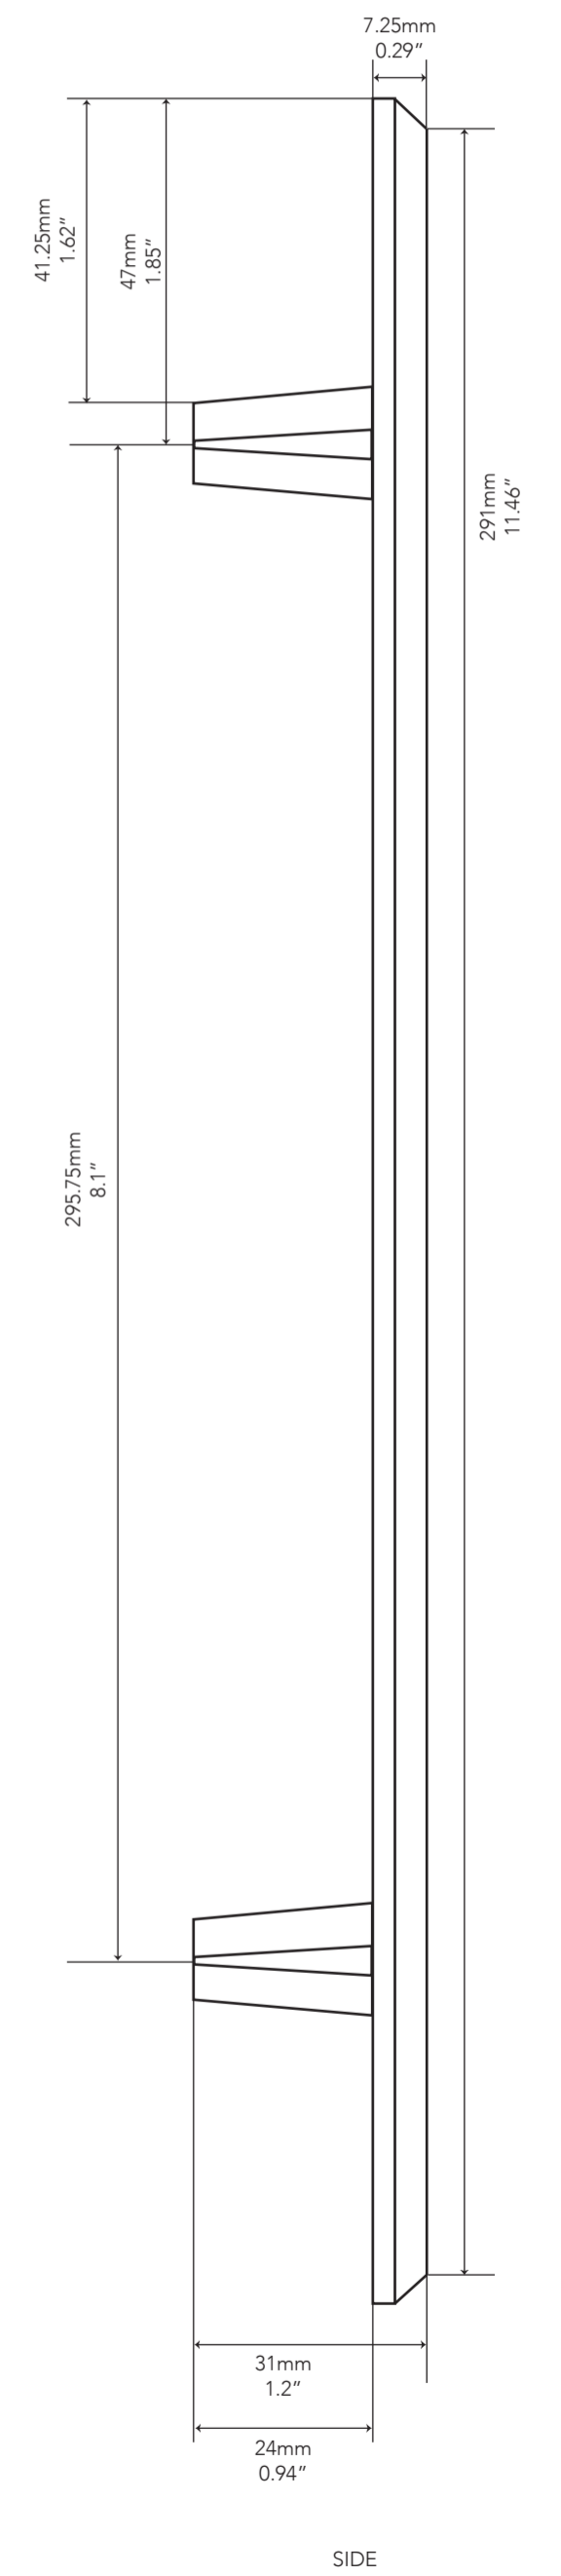

# PYRA SERIES

Cast Bronze

#8-32

SFH

SHAYNE FOX  
HARDWARE