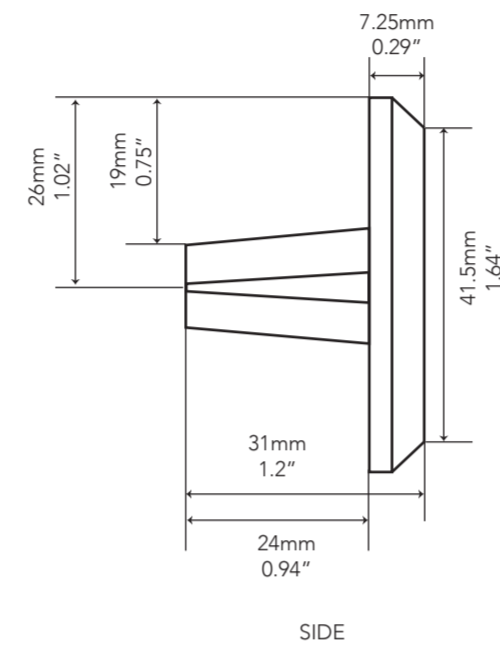

# PYRA SERIES

Cast Bronze

#8-32

SFH

SHAYNE FOX  
HARDWARE