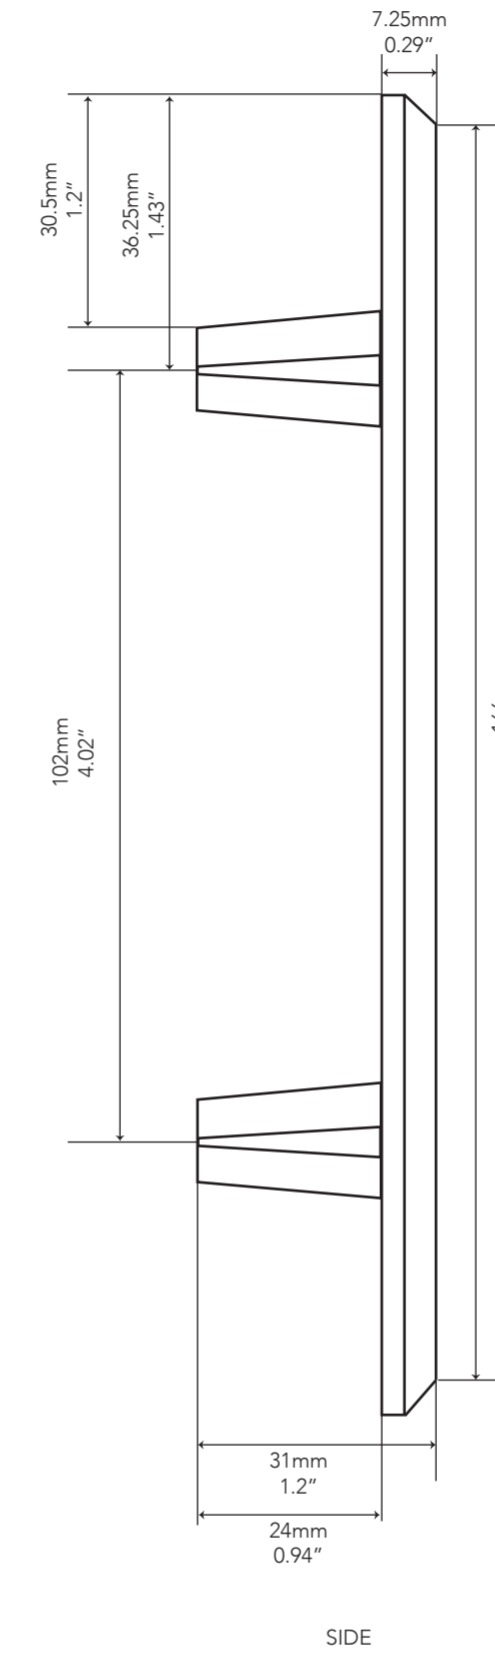

# PYRA SERIES

Cast Bronze

#8-32

SFH

SHAYNE FOX  
HARDWARE