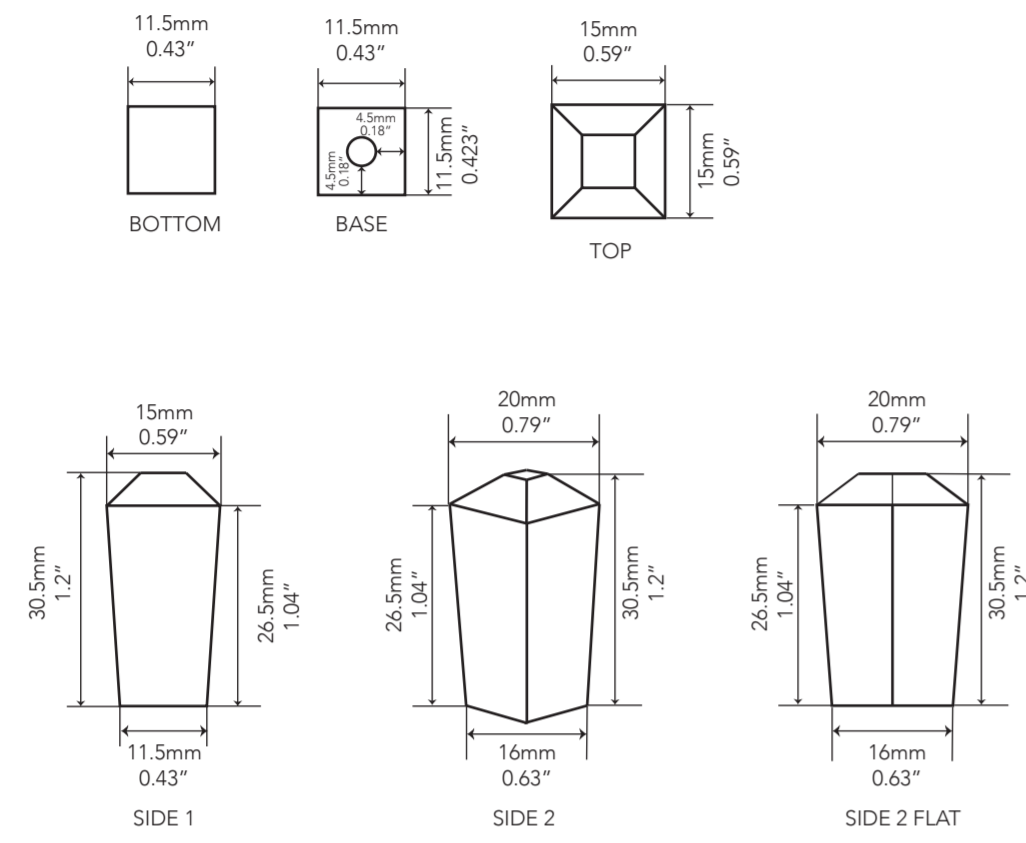

# PYRA SERIES

Cast Bronze

#8-32

SFH

SHAYNE FOX  
HARDWARE