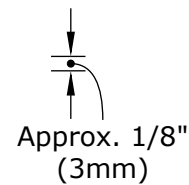

CHAPMAN & BOSE

SP02 Leather Strap Pull

Size
5" (128mm) flat length

Leather
Black, Taupe, Whiskey brown, Chocolate brown
White, Natural, Yellow, Blue, Green, Red

Fixing Hardware
Black, Brass, Nickel
Fixing hole diameter (0.25" / 6mm)