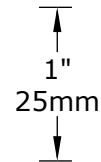

CHAPMAN & BOSE

SP02 Leather Strap Pull

Size
5" (128mm) flat length

Leather
Black, Taupe, Whiskey brown, Chocolate brown
White, Natural, Yellow, Blue, Green, Red

Fixing Hardware
Black, Brass, Nickel
Fixing hole diameter (0.25" / 6mm)