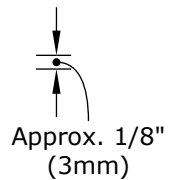

#### Size

Flat length: 11" (280mm), 7.5" (190mm)

#### Fixing Hardware

Black, Brass, Nickel  
Fixing hole diameter (0.25" / 6mm)