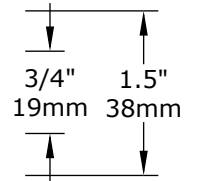

#### Size

Flat length: 11" (280mm), 7.5" (190mm)

#### Fixing Hardware

Black, Brass, Nickel  
Fixing hole diameter (0.25" / 6mm)