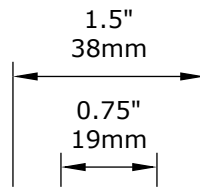

CHAPMAN & BOSE

LP01 Leather Loop Pull

Size
11" (280mm) flat length
7.5" (190mm) flat length

Leather
Black, Taupe, Whiskey brown, Chocolate brown
White, Natural, Yellow, Blue, Green, Red

Fixing Hardware
Black, Brass, Nickel
Fixing hole diameter (0.25" / 6mm)