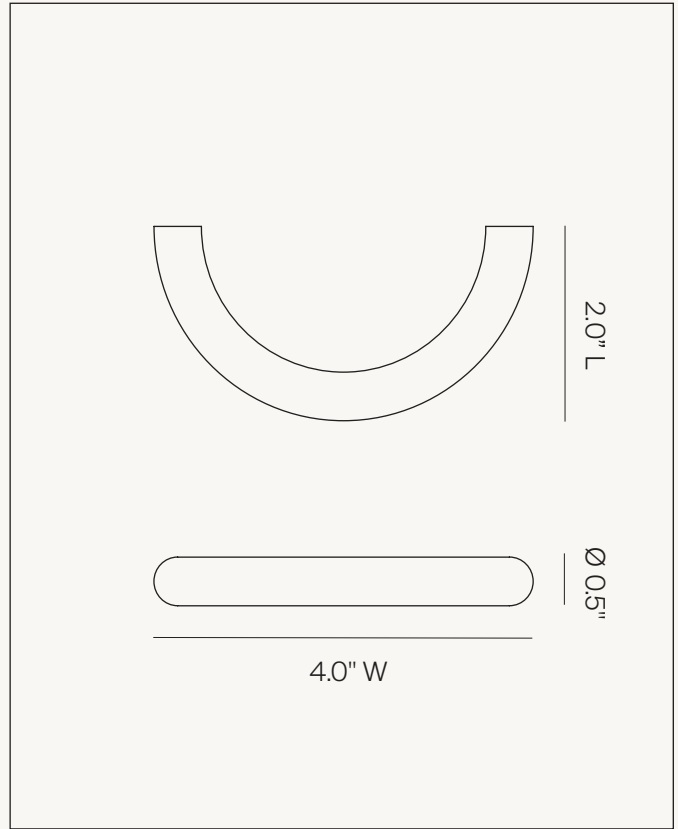

MAHA ALAVI STUDIO

CERCLE PULL THIN LONG

Dimensions
4.0" W x 2.0" D x Ø 0.5"

Finishes

A sly partial semi circle, the CERCLE Pull Thin takes the elementary and makes it extraordinary. Balanced and playful, the CERCLE Pull Thin adds a punchy grace wherever it is installed. Install vertically or horizontally, best used in pairs or multiples for an intentional aesthetic. Available in 2 sizes, overall 3" and 4" widths.