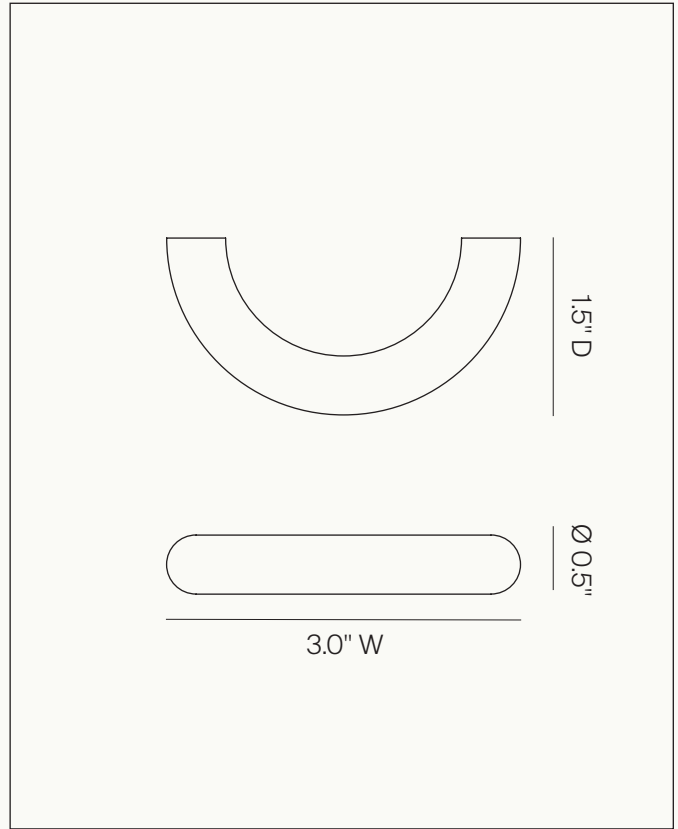

MAHA ALAVI STUDIO

CERCLE PULL THIN

Dimensions
3.0" W x 1.5" D x Ø 0.5"

Finishes

A sly partial semi circle, the CERCLE Pull Thin takes the elementary and makes it extraordinary. Balanced and playful, the CERCLE Pull Thin adds a punchy grace wherever it is installed. Install vertically or horizontally, best used in pairs or multiples for an intentional aesthetic. Available in 2 sizes, overall 3" and 4" widths.