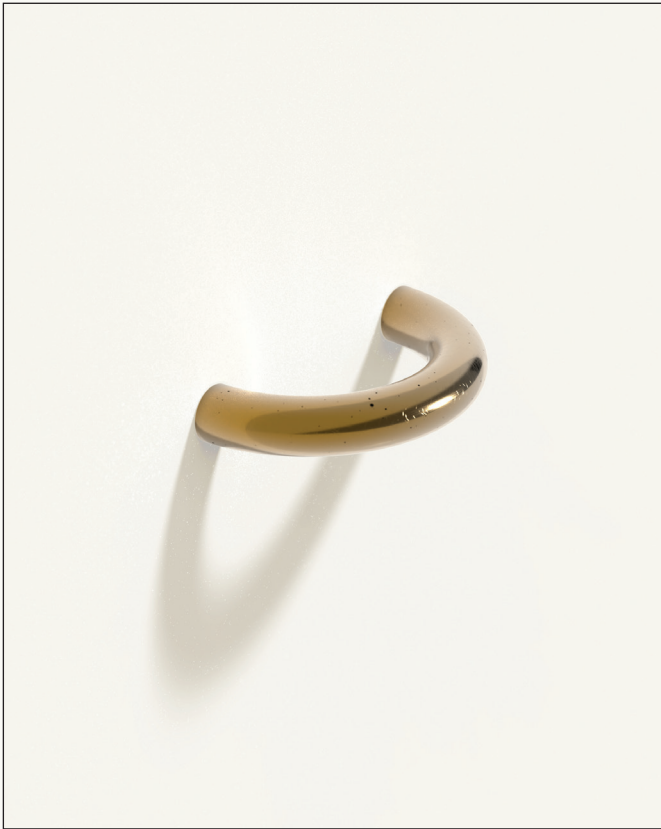

MAHA ALAVI STUDIO

CERCLE PULL THIN

Dimensions
3.0" W x 1.5" D x Ø 0.5"

Finishes

A sly partial semi circle, the CERCLE Pull Thin takes the elementary and makes it extraordinary. Balanced and playful, the CERCLE Pull Thin adds a punchy grace wherever it is installed. Install vertically or horizontally, best used in pairs or multiples for an intentional aesthetic. Available in 2 sizes, overall 3" and 4" widths.