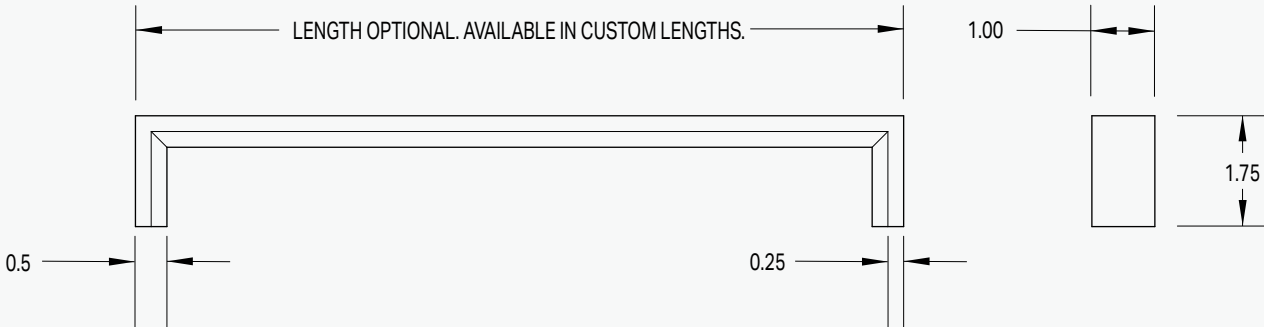

Charlie Contour Appliance Pull

INCLUDES:

- Mounting Hardware. Available thru bolt only.

1:2
Inches