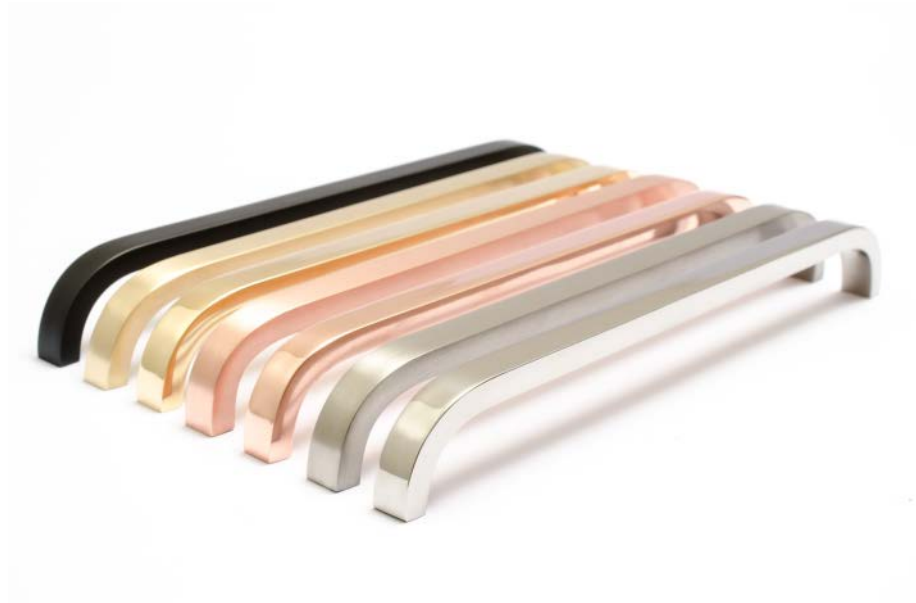

SLIM 232 - HANDLE

An elegant handle in solid brass, copper, stainless steel, chrome and black chrome.

The handle comes in several different lengths.

Art.No.	Material:
HA 57 M	polished brass
HA 57 MB	brushed brass
HA 57 K	chrome
HA 57 KS	black chrome
HA 57 C	polished copper
HA 57 CB	brushed copper
HA 57 R	polished stainless steel
HA 57 RF	brushed stainless steel

Size: cente to centre:
232x12x30x8mm   224mm

Mounting:

The centre to centre measure is 224mm

Screw: M4 x 25mm are included.