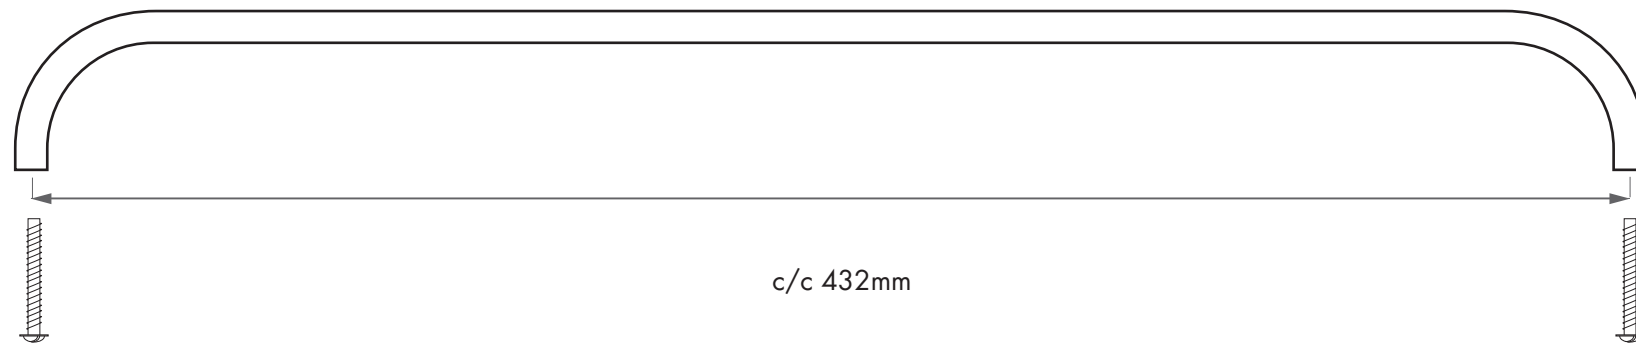

### Mounting:

The centre to centre measure is 224mm

Screw: M4 x 25mm are included.

## SLIM 440 - HANDLE

An elegant handle in solid brass, stainless steel, copper, chrome and black chrome.

The handle comes in several different lengths.

Art.No.	Material:
HA 58 M	polished brass
HA 58 MB	brushed brass
HA 58 K	chrome
HA 58 KS	black chrome
HA 58 C	polished copper
HA 58 CB	brushed copper
HA 58 R	polished stainless steel
HA 58 RF	brushed stainless steel

Size: 440x12x30x8mm  
centre to centre: 432mm

Mounting:  
The centre to centre measure is 432mm  
Screw: M4 x 25mm are included.

Size: 800x12x30x8mm      centre to centre: 792mm