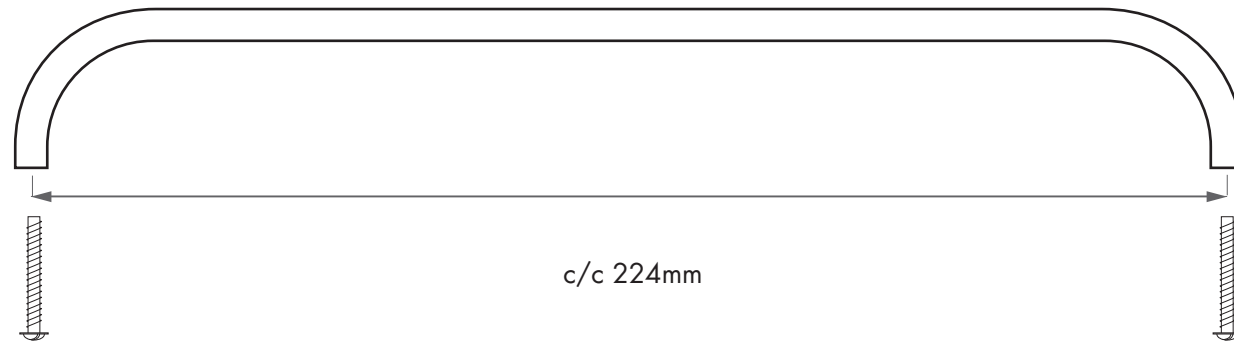

### Mounting:

The centre to centre measure is 128mm

Screw: M4 x 25mm are included.

Size:                      cente to centre:  
232x12x30x8mm      224mm

### Mounting:

The centre to centre measure is 224mm

Screw: M4 x 25mm are included.

Size: 440x12x30x8mm  
centre to centre: 432mm

Mounting:  
The centre to centre measure is 432mm  
Screw: M4 x 25mm are included.