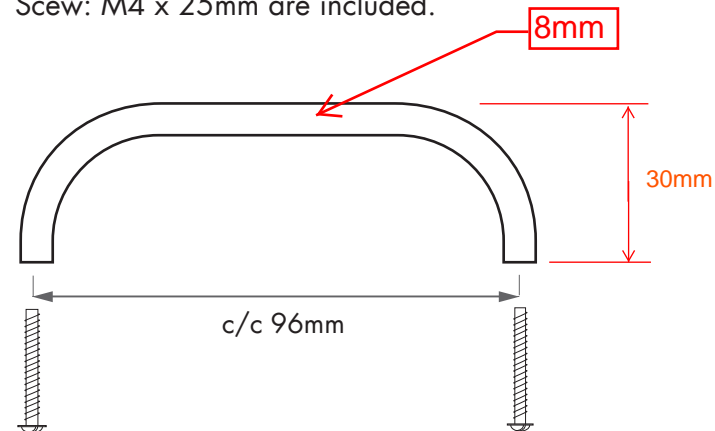

Size: 104x30x30x8mm  
centre to centre: 96mm

Mounting:  
The centre to centre measure is 96mm  
Screw: M4 x 25mm are included.

Size:                      cente to centre:  
232x12x30x8mm      224mm

Size: 440x12x30x8mm  
centre to centre: 432mm

Mounting:  
The centre to centre measure is 432mm  
Screw: M4 x 25mm are included.

Size: 800x12x30x8mm      centre to centre: 792mm