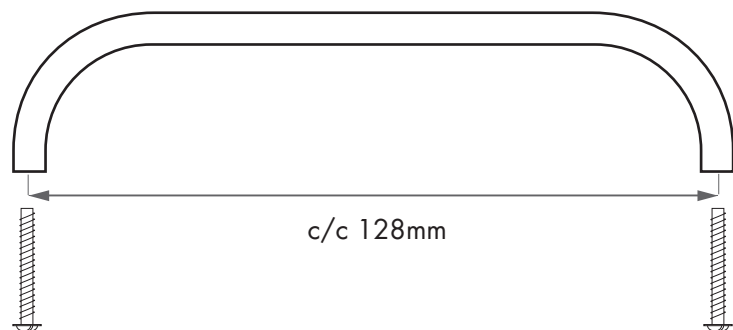

Size: 104x30x30x8mm  
centre to centre: 96mm

Mounting:  
The centre to centre measure is 96mm  
Screw: M4 x 25mm are included.

Size: 136x30x30x8mm  
centre to centre: 128mm

### Mounting:

The centre to centre measure is 128mm

Screw: M4 x 25mm are included.

Size: 440x12x30x8mm  
centre to centre: 432mm

Mounting:  
The centre to centre measure is 432mm  
Screw: M4 x 25mm are included.