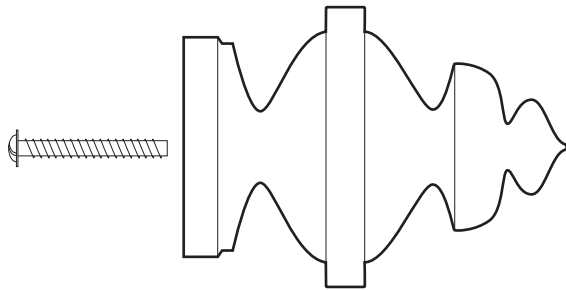

PEARL XL - HOOK / KNOB

Pearl XL is one of four in the series Pearl. They are beautiful as hangers on the wall or as a knob on a swing door. Screws for wall and cabinet are included.

Art.No.	Material:
KN 10 XL M	polished brass
KN 10 XL MB	brushed brass
KN 10 XL K	chrome
KN 10 XL AB	brushed aluminium
KN 10 XL AS	black aluminium

Size:
Height: 97mm / Diam. 70mm

Mounting:
Cabinet: Screw M6 x 25mm

Mounting:
Wall: Dowel screw M6 x 50mm

PEARL L - HOOK/KNOB

Pearl L is one of four in the series Pearl.
Screws for wall and cabinet are included.

Art.No.	Material:
KN 10 L M	polished brass
KN 10 L MB	brushed brass
KN 10 L K	chrome
KN 10 L AB	brushed aluminium
KN 10 L AS	black aluminium

Size:
Height: 51mm / Diam. 37mm

Mounting:
Cabinet: Screw M4 x 25mm

Size:
Height: 38mm / Diam. 27,5mm

Mounting:
Cabinet: Screw M4 x 25mm

Mounting:
Wall: Dowel screw M4 x 40mm

PEARL S - KNOB / HOOK

Pearl S is one of four in the series Pearl.
Screws for wall and cabinet are included.