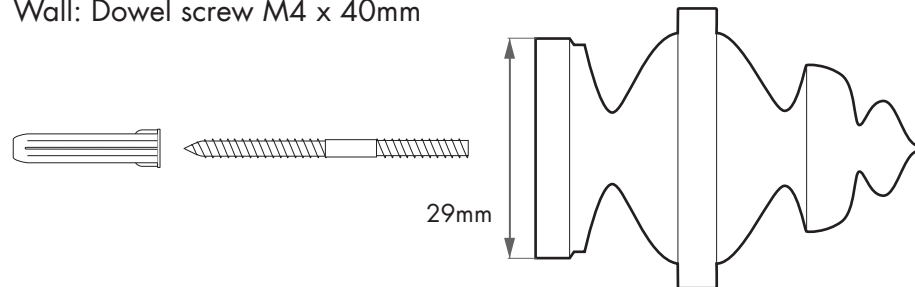

Size:
Height: 97mm / Diam. 70mm

Mounting:
Cabinet: Screw M6 x 25mm

Mounting:
Wall: Dowel screw M6 x 50mm

PEARL L - HOOK/KNOB

Pearl L is one of four in the series Pearl.
Screws for wall and cabinet are included.

Art.No.	Material:
KN 10 L M	polished brass
KN 10 L MB	brushed brass
KN 10 L K	chrome
KN 10 L AB	brushed aluminium
KN 10 L AS	black aluminium

Size:
Height: 51mm / Diam. 37mm

Mounting:
Cabinet: Screw M4 x 25mm

Mounting:
Wall: Dowel screw M4 x 40mm

PEARL M - KNOB / HOOK

Pearl M is one of four in the series Pearl.
Screws for wall and cabinet are included.

Art.No.	Material:
KN 10 M M	polished brass
KN 10 M MB	brushed brass
KN 10 M K	chrome
KN 10 M AB	brushed aluminium
KN 10 M AS	black aluminium

Size:
Height: 38mm / Diam. 27,5mm

Mounting:
Cabinet: Screw M4 x 25mm

Mounting:
Wall: Dowel screw M4 x 40mm

PEARL S - KNOB / HOOK

Pearl S is one of four in the series Pearl.
Screws for wall and cabinet are included.