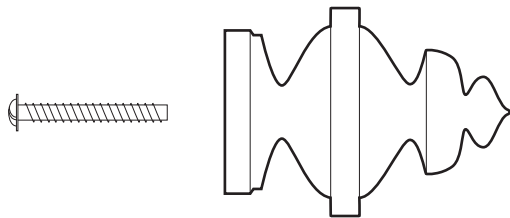

Art.No.	Material:
KN 10 L M	polished brass
KN 10 L MB	brushed brass
KN 10 L K	chrome
KN 10 L AB	brushed aluminium
KN 10 L AS	black aluminium

Size:
Height: 51mm / Diam. 37mm

Mounting:
Cabinet: Screw M4 x 25mm

Mounting:
Wall: Dowel screw M4 x 40mm

PEARL M - KNOB / HOOK

Pearl M is one of four in the series Pearl.
Screws for wall and cabinet are included.

Art.No.	Material:
KN 10 M M	polished brass
KN 10 M MB	brushed brass
KN 10 M K	chrome
KN 10 M AB	brushed aluminium
KN 10 M AS	black aluminium

Size:
Height: 38mm / Diam. 27,5mm

Mounting:
Cabinet: Screw M4 x 25mm

Mounting:
Wall: Dowel screw M4 x 40mm

PEARL S - KNOB / HOOK

Pearl S is one of four in the series Pearl.
Screws for wall and cabinet are included.

Art.No.	Material:
KN 10 S M	polished brass
KN 10 S MB	brushed brass
KN 10 S K	chrome
KN 10 S AB	brushed aluminium
KN 10 S AS	black aluminium

Size:
Height: 25,5mm / Diam. 18,5mm

Mounting:
Cabinet: Screw M4 x 25mm