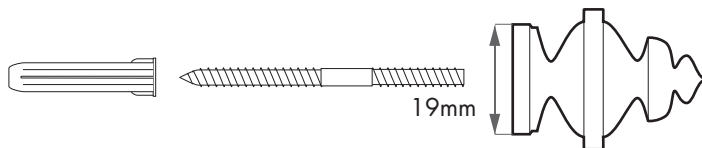

Mounting:
Wall: Dowel screw M4 x 40mm