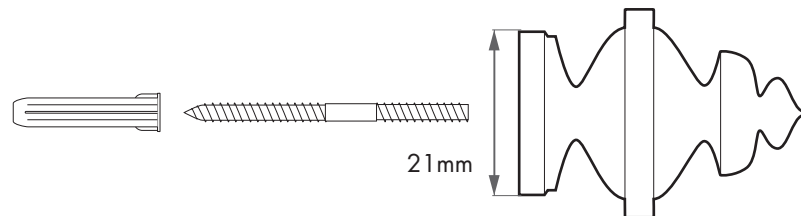

Art.No.	Material:
KN 10 L M	polished brass
KN 10 L MB	brushed brass
KN 10 L K	chrome
KN 10 L AB	brushed aluminium
KN 10 L AS	black aluminium

Size:
Height: 51mm / Diam. 37mm

Mounting:
Cabinet: Screw M4 x 25mm

Mounting:
Wall: Dowel screw M4 x 40mm

PEARL M - KNOB / HOOK

Pearl M is one of four in the series Pearl.
Screws for wall and cabinet are included.

Art.No.	Material:
KN 10 M M	polished brass
KN 10 M MB	brushed brass
KN 10 M K	chrome
KN 10 M AB	brushed aluminium
KN 10 M AS	black aluminium

Size:
Height: 38mm / Diam. 27,5mm

Mounting:
Cabinet: Screw M4 x 25mm

Mounting:
Wall: Dowel screw M4 x 40mm

PEARL S - KNOB / HOOK

Pearl S is one of four in the series Pearl.
Screws for wall and cabinet are included.

Art.No.	Material:
KN 10 S M	polished brass
KN 10 S MB	brushed brass
KN 10 S K	chrome
KN 10 S AB	brushed aluminium
KN 10 S AS	black aluminium

Size:
Height: 25,5mm / Diam. 18,5mm

Mounting:
Cabinet: Screw M4 x 25mm