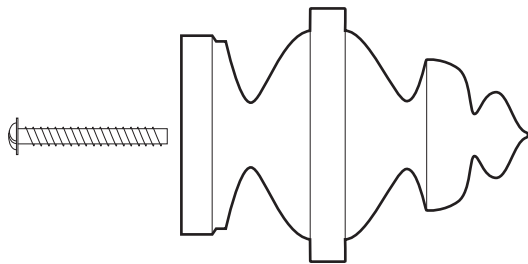

PEARL XL - HOOK / KNOB

Pearl XL is one of four in the series Pearl. They are beautiful as hangers on the wall or as a knob on a swing door. Screws for wall and cabinet are included.

Art.No.	Material:
KN 10 XL M	polished brass
KN 10 XL MB	brushed brass
KN 10 XL K	chrome
KN 10 XL AB	brushed aluminium
KN 10 XL AS	black aluminium

Size:
Height: 97mm / Diam. 70mm

Mounting:
Cabinet: Screw M6 x 25mm

Mounting:
Wall: Dowel screw M6 x 50mm

PEARL L - HOOK/KNOB

Pearl L is one of four in the series Pearl.
Screws for wall and cabinet are included.

Art.No.	Material:
KN 10 L M	polished brass
KN 10 L MB	brushed brass
KN 10 L K	chrome
KN 10 L AB	brushed aluminium
KN 10 L AS	black aluminium

Size:
Height: 51mm / Diam. 37mm

Mounting:
Cabinet: Screw M4 x 25mm

Size:
Height: 38mm / Diam. 27,5mm

Mounting:
Cabinet: Screw M4 x 25mm

Mounting:
Wall: Dowel screw M4 x 40mm

PEARL S - KNOB / HOOK

Pearl S is one of four in the series Pearl.
Screws for wall and cabinet are included.