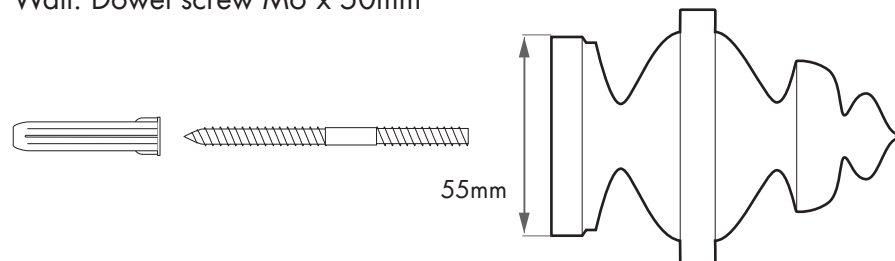

PEARL XL - HOOK / KNOB

Pearl XL is one of four in the series Pearl. They are beautiful as hangers on the wall or as a knob on a swing door. Screws for wall and cabinet are included.

Art.No.	Material:
KN 10 XL M	polished brass
KN 10 XL MB	brushed brass
KN 10 XL K	chrome
KN 10 XL AB	brushed aluminium
KN 10 XL AS	black aluminium

Size:
Height: 97mm / Diam. 70mm

Mounting:
Cabinet: Screw M6 x 25mm

Mounting:
Wall: Dowel screw M6 x 50mm

PEARL L - HOOK/KNOB

Pearl L is one of four in the series Pearl.
Screws for wall and cabinet are included.

Art.No.	Material:
KN 10 L M	polished brass
KN 10 L MB	brushed brass
KN 10 L K	chrome
KN 10 L AB	brushed aluminium
KN 10 L AS	black aluminium

Size:
Height: 51mm / Diam. 37mm

Mounting:
Cabinet: Screw M4 x 25mm