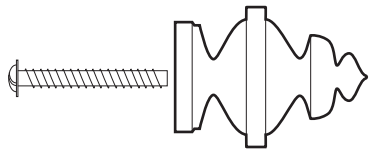

Art.No.	Material:
KN 10 L M	polished brass
KN 10 L MB	brushed brass
KN 10 L K	chrome
KN 10 L AB	brushed aluminium
KN 10 L AS	black aluminium

Size:
Height: 51mm / Diam. 37mm

Mounting:
Cabinet: Screw M4 x 25mm

Size:
Height: 38mm / Diam. 27,5mm

Mounting:
Cabinet: Screw M4 x 25mm

Mounting:
Wall: Dowel screw M4 x 40mm

PEARL S - KNOB / HOOK

Pearl S is one of four in the series Pearl.
Screws for wall and cabinet are included.

Art.No.	Material:
KN 10 S M	polished brass
KN 10 S MB	brushed brass
KN 10 S K	chrome
KN 10 S AB	brushed aluminium
KN 10 S AS	black aluminium

Size:
Height: 25,5mm / Diam. 18,5mm

Mounting:
Cabinet: Screw M4 x 25mm

Art.No.	Material:
GL 1 M M	polished brass
GL 1 M MB	brushed brass
GL 1 M K	chrome
GL 1 M AB	brushed aluminium
GL 1 M AS	black aluminium

Size:
Height: 38mm / Diam. 27,5mm x 2 pcs.

Threaded rod: M4 x 25mm