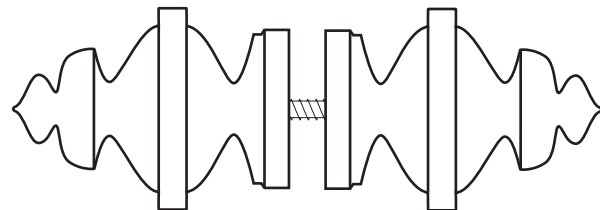

Size:
Height: 38mm / Diam. 27,5mm

Mounting:
Cabinet: Screw M4 x 25mm

Mounting:
Wall: Dowel screw M4 x 40mm

PEARL S - KNOB / HOOK

Pearl S is one of four in the series Pearl.
Screws for wall and cabinet are included.

Art.No.	Material:
KN 10 S M	polished brass
KN 10 S MB	brushed brass
KN 10 S K	chrome
KN 10 S AB	brushed aluminium
KN 10 S AS	black aluminium

Size:
Height: 25,5mm / Diam. 18,5mm

Mounting:
Cabinet: Screw M4 x 25mm

Mounting:
Wall: Dowel screw M4 x 40mm

PEARL M - GLASS DOOR KNOBS

Pearl knob for glass doors. Available in three sizes, XL, L and M. Threaded rod and gaskets are included. In use for thicker doors ask for a longer threaded rod.

Art.No.	Material:
GL 1 M M	polished brass
GL 1 M MB	brushed brass
GL 1 M K	chrome
GL 1 M AB	brushed aluminium
GL 1 M AS	black aluminium

Size:
Height: 38mm / Diam. 27,5mm x 2 pcs.

Threaded rod: M4 x 25mm