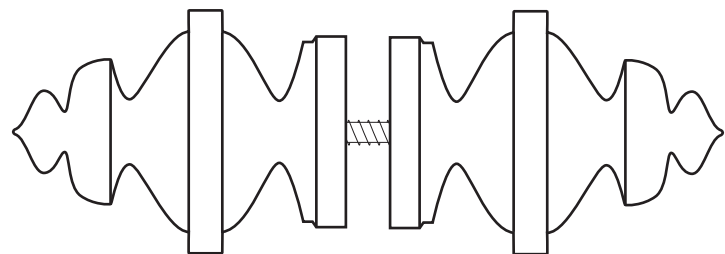

Mounting:
Wall: Dowel screw M4 x 40mm

PEARL M - GLASS DOOR KNOBS

Pearl knob for glass doors. Available in three sizes, XL, L and M. Threaded rod and gaskets are included. In use for thicker doors ask for a longer threaded rod.

Art.No.	Material:
GL 1 M M	polished brass
GL 1 M MB	brushed brass
GL 1 M K	chrome
GL 1 M AB	brushed aluminium
GL 1 M AS	black aluminium

Size:
Height: 38mm / Diam. 27,5mm x 2 pcs.

Threaded rod: M4 x 25mm

PEARL L - GLASS DOOR KNOBS

Pearl knob for glass doors. Available in three sizes, XL, L and M. Threaded rod and gaskets are included. In use for thicker doors ask for a longer threaded rod.

Art.No.	Material:
GL 1 L M	polished brass
GL 1 L MB	brushed brass
GL 1 L K	chrome
GL 1 L AB	brushed aluminium
GL 1 L AS	black aluminium

Size:
Height: 51 mm / Diam. 37 mm x 2 pcs.

Threaded rod: M4 x 25 mm

PEARL XL - GLASS DOOR KNOBS

Pearl knob for glass doors. Available in three sizes, XL, L and M. Threaded rod and gaskets are included. In use for thicker doors ask for a longer threaded rod.