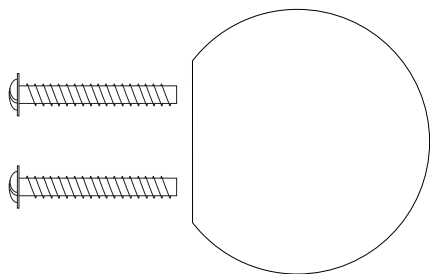

## GLOBE 20 - KNOB

Globe 20 is one of three in the series, GLOBE.  
This nice little knob is mounted with one screw.  
Screw is included.

Art.No.	Material:
KN 7 M	polished brass
KN 7 MB	brushed brass
KN 7 K	chrome
KN 7 C	polished copper
KN 7 CB	brushed copper
KN 7 AS	black aluminium
KN 7 R	polished stainless steel
KN 7 RB	brushed stainless steel

Size:  
20x19x6mm

Mounting:  
For cabinet with screw M4 x 25mm

Size:                   centre to centre:  
35x31x6mm           14mm

Mounting:  
For cabinet with screw M4 x 25mm

Size:                      centre to centre:  
50x45x6mm              20mm

Mounting:  
For cabinet with screw M4 x 25mm