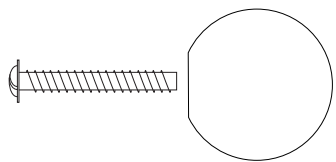

## GLOBE 20 - KNOB

Globe 20 is one of three in the series, GLOBE.  
This nice little knob is mounted with one screw.  
Screw is included.

Art.No.	Material:
KN 7 M	polished brass
KN 7 MB	brushed brass
KN 7 K	chrome
KN 7 C	polished copper
KN 7 CB	brushed copper
KN 7 AS	black aluminium
KN 7 R	polished stainless steel
KN 7 RB	brushed stainless steel

Size:  
20x19x6mm

Mounting:  
For cabinet with screw M4 x 25mm

Size:                   centre to centre:  
35x31x6mm           14mm

Mounting:  
For cabinet with screw M4 x 25mm

Size:                      centre to centre:  
50x45x6mm              20mm

Mounting:  
For cabinet with screw M4 x 25mm