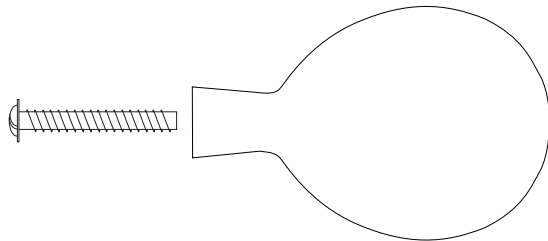

DROP 20 - KNOB

DROP 20 is a beautiful knob with a lovely drop shaped form. Combine with other sizes in the same series. Screws are included.

Art.No.	Material:
KN 25 M	polished brass
KN 25 MB	brushed brass
KN 25 K	chrome
KN 25 C	polished copper
KN 25 CB	brushed copper
KN 25 AS	black aluminium
KN 25 R	polished stainless steel
KN 25 RB	brushed stainless steel

Size:
Diam: 20mm / Height: 30mm

Mounting:
Cabinet: Screw M4 x 25mm

DROP 32 - KNOB/HOOK

DROP 32 is a beautiful knob and hook with a lovely drop shaped form. Combine with other sizes in the same series. Screws for both wall and cabinets are included.

Size:
Diam: 32mm / Height: 48mm

Mounting:
Cabinet: Screw M4 x 25mm

Mounting:
Wall: Dowel screw M4 x 40mm

DROP 40 - HOOK

DROP 40 is a beautiful hook with a lovely drop shaped form.
Combine with other sizes in the same series.
Screw for wall is included.

Size:
Diam: 20mm / Height: 40mm

Mounting:
Wall: Dowel screw M4 x 40mm

DROP 64 - HOOK

DROP 64 is a beautiful hook with a lovely drop shaped form. Combine with other sizes in the same series. Screw for wall is included.