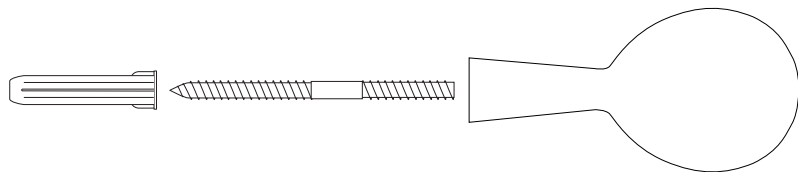

DROP 20 - KNOB

DROP 20 is a beautiful knob with a lovely drop shaped form. Combine with other sizes in the same series. Screws are included.

Art.No.	Material:
KN 25 M	polished brass
KN 25 MB	brushed brass
KN 25 K	chrome
KN 25 C	polished copper
KN 25 CB	brushed copper
KN 25 AS	black aluminium
KN 25 R	polished stainless steel
KN 25 RB	brushed stainless steel

Size:
Diam: 20mm / Height: 30mm

Mounting:
Cabinet: Screw M4 x 25mm

DROP 32 - KNOB/HOOK

DROP 32 is a beautiful knob and hook with a lovely drop shaped form. Combine with other sizes in the same series. Screws for both wall and cabinets are included.

Size:
Diam: 32mm / Height: 48mm

Mounting:
Cabinet: Screw M4 x 25mm

Mounting:
Wall: Dowel screw M4 x 40mm

DROP 40 - HOOK

DROP 40 is a beautiful hook with a lovely drop shaped form.
Combine with other sizes in the same series.
Screw for wall is included.

Size:
Diam: 20mm / Height: 40mm

Mounting:
Wall: Dowel screw M4 x 40mm

DROP 64 - HOOK

DROP 64 is a beautiful hook with a lovely drop shaped form. Combine with other sizes in the same series. Screw for wall is included.