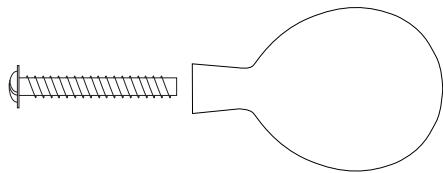

DROP 20 - KNOB

DROP 20 is a beautiful knob with a lovely drop shaped form. Combine with other sizes in the same series. Screws are included.

Art.No.	Material:
KN 25 M	polished brass
KN 25 MB	brushed brass
KN 25 K	chrome
KN 25 C	polished copper
KN 25 CB	brushed copper
KN 25 AS	black aluminium
KN 25 R	polished stainless steel
KN 25 RB	brushed stainless steel

Size:
Diam: 20mm / Height: 30mm

Mounting:
Cabinet: Screw M4 x 25mm

DROP 32 - KNOB/HOOK

DROP 32 is a beautiful knob and hook with a lovely drop shaped form. Combine with other sizes in the same series. Screws for both wall and cabinets are included.

Size:
Diam: 32mm / Height: 48mm

Mounting:
Cabinet: Screw M4 x 25mm

Mounting:
Wall: Dowel screw M4 x 40mm

DROP 40 - HOOK

DROP 40 is a beautiful hook with a lovely drop shaped form.
Combine with other sizes in the same series.
Screw for wall is included.

Size:
Diam: 20mm / Height: 40mm

Mounting:
Wall: Dowel screw M4 x 40mm

DROP 64 - HOOK

DROP 64 is a beautiful hook with a lovely drop shaped form. Combine with other sizes in the same series. Screw for wall is included.