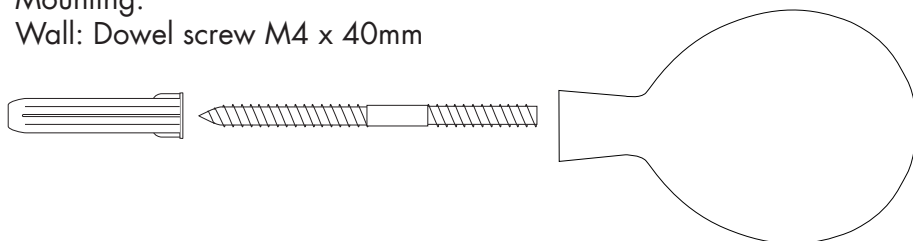

DROP 20 - KNOB

DROP 20 is a beautiful knob with a lovely drop shaped form. Combine with other sizes in the same series. Screws are included.

Art.No.	Material:
KN 25 M	polished brass
KN 25 MB	brushed brass
KN 25 K	chrome
KN 25 C	polished copper
KN 25 CB	brushed copper
KN 25 AS	black aluminium
KN 25 R	polished stainless steel
KN 25 RB	brushed stainless steel

Size:
Diam: 20mm / Height: 30mm

Mounting:
Cabinet: Screw M4 x 25mm

DROP 32 - KNOB/HOOK

DROP 32 is a beautiful knob and hook with a lovely drop shaped form. Combine with other sizes in the same series. Screws for both wall and cabinets are included.

Size:
Diam: 32mm / Height: 48mm

Mounting:
Cabinet: Screw M4 x 25mm

Mounting:
Wall: Dowel screw M4 x 40mm

DROP 40 - HOOK

DROP 40 is a beautiful hook with a lovely drop shaped form.
Combine with other sizes in the same series.
Screw for wall is included.