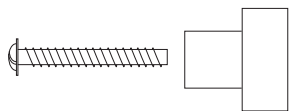

DOT 18 - HOOK/KNOB

Dot 18 is the smallest of three sizes in the series, DOT.
Screws for both wall and cabinets are included.

Art.No.	Material:
KN 18 M	polished brass
KN 18 MB	brushed brass
KN 18 K	chrome
KN 18 C	polished copper
KN 18 CB	brushed copper
KN 18 AB	brushed aluminium
KN 18 AS	black aluminium
KN 18 R	polished stainless steel
KN 18 RB	brushed stainless steel

Size:
Height: 18mm / Diam. 18mm

Mounting:
Cabinet: Screw M4 x 25mm

Mounting:
Wall: Dowel screw M4 x 40mm

DOT 30 - HOOK/KNOB

Dot 30 is one of three sizes in the series, DOT.
Screws for both wall and cabinets are included.

Size:
Height: 19mm / Diam. 30mm

Mounting:
Cabinet: Screw M4 x 25mm

Mounting:
Wall: Dowel screw M4 x 40mm

DOT 50 - KNOB / HOOK

Dot 50 is one of three sizes in the series, DOT.
Screws for both wall and cabinets are included.