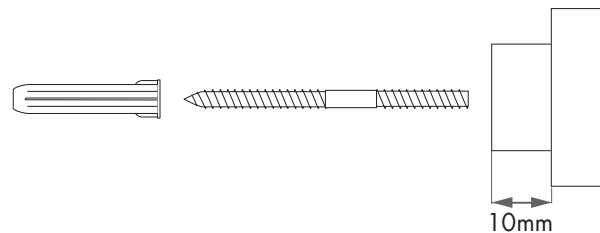

DOT 18 - HOOK/KNOB

Dot 18 is the smallest of three sizes in the series, DOT.
Screws for both wall and cabinets are included.

Art.No.	Material:
KN 18 M	polished brass
KN 18 MB	brushed brass
KN 18 K	chrome
KN 18 C	polished copper
KN 18 CB	brushed copper
KN 18 AB	brushed aluminium
KN 18 AS	black aluminium
KN 18 R	polished stainless steel
KN 18 RB	brushed stainless steel

Size:
Height: 18mm / Diam. 18mm

Mounting:
Cabinet: Screw M4 x 25mm

Mounting:
Wall: Dowel screw M4 x 40mm

DOT 30 - HOOK/KNOB

Dot 30 is one of three sizes in the series, DOT.
Screws for both wall and cabinets are included.

Size:
Height: 19mm / Diam. 30mm

Mounting:
Cabinet: Screw M4 x 25mm

Mounting:
Wall: Dowel screw M4 x 40mm

DOT 50 - KNOB / HOOK

Dot 50 is one of three sizes in the series, DOT.
Screws for both wall and cabinets are included.

Size:
Height: 33mm / Diam. 50mm x 2 pcs.

Threaded rod: M5 x 25mm

Mounting:

Our glass door knobs are delivered with two knobs, threaded rod, and gasket for back to back mounting. Fits doors up to 8mm.
In use for thicker doors ask for a longer threaded rod.