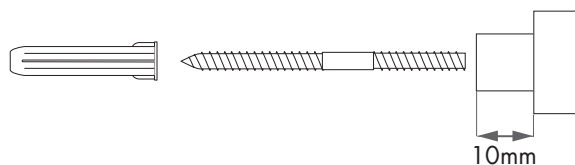

DOT 18 - HOOK/KNOB

Dot 18 is the smallest of three sizes in the series, DOT.
Screws for both wall and cabinets are included.

Art.No.	Material:
KN 18 M	polished brass
KN 18 MB	brushed brass
KN 18 K	chrome
KN 18 C	polished copper
KN 18 CB	brushed copper
KN 18 AB	brushed aluminium
KN 18 AS	black aluminium
KN 18 R	polished stainless steel
KN 18 RB	brushed stainless steel

Size:
Height: 18mm / Diam. 18mm

Mounting:
Cabinet: Screw M4 x 25mm

Mounting:
Wall: Dowel screw M4 x 40mm

DOT 30 - HOOK/KNOB

Dot 30 is one of three sizes in the series, DOT.
Screws for both wall and cabinets are included.

Size:
Height: 19mm / Diam. 30mm

Mounting:
Cabinet: Screw M4 x 25mm

Mounting:
Wall: Dowel screw M4 x 40mm

DOT 50 - KNOB / HOOK

Dot 50 is one of three sizes in the series, DOT.
Screws for both wall and cabinets are included.

Size:
Height: 33mm / Diam. 50mm x 2 pcs.

Threaded rod: M5 x 25mm

Mounting:

Our glass door knobs are delivered with two knobs, threaded rod, and gasket for back to back mounting. Fits doors up to 8mm.
In use for thicker doors ask for a longer threaded rod.