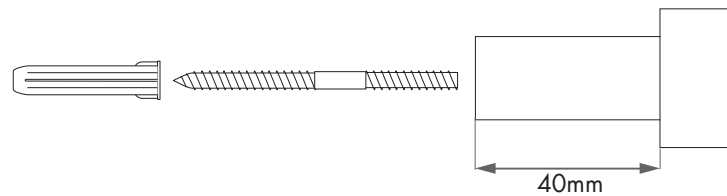

Size:
Height: 33mm / Diam. 50mm

Mounting:
Cabinet: Screw M5 x 25mm

Mounting:
Wall: Dowel screw M5 x 50mm

DOT 33 - HOOK

Dot 33 is the smallest wall hook in the series Dot.
Screw for wall is included.

Art.No.	Material:
KR 22 M	polished brass
KR 22 MB	brushed brass
KR 22 K	chrome
KR 22 C	polished copper
KR 22 CB	brushed copper
KR 22 AB	brushed aluminium
KR 22 AS	black aluminium
KR 22 R	polished stainless steel
KR 22 RB	brushed stainless steel

Size:
Height: 33mm / Diam. 18mm

Mounting:
Wall: Dowel screw M4 x 40mm

DOT 55 - HOOK

Dot 55 is one of three sizes hooks in the series, DOT.
Screw for wall is included.

Art.No.	Material:
KR 21 M	polished brass
KR 21 MB	brushed brass
KR 21 K	chrome
KR 21 C	polished copper
KR 21 CB	brushed copper
KR 21 AB	brushed aluminium
KR 21 AS	black aluminium
KR 21 R	polished stainless steel
KR 21 RB	brushed stainless steel

Size:
Height: 55mm / Diam. 30mm

Mounting:
Wall: Dowel screw M4 x 40mm

DOT 71 - HOOK

Dot 71 is the largest of three sizes hooks in the series.
Screw for wall is included.

Art.No.	Material:
KR 20 M	polished brass
KR 20 MB	brushed brass
KR 20 K	chrome
KR 20 C	polished copper
KR 20 CB	brushed copper
KR 20 AB	brushed aluminium
KR 20 AS	black aluminium
KR 20 R	polished stainless steel
KR 20 RB	brushed stainless steel

Size:
Height: 71mm / Diam. 50mm

Mounting:
Wall: Dowel screw M5 x 50mm

DOT 30 - GLASS DOOR KNOBS

The stylish knob Dot 30, for glass doors.
Threaded rod and gaskets are included.

Art.No.	Material:
GL 3 M	polished brass
GL 3 MB	brushed brass
GL 3 K	chrome
GL 3 C	polished copper
GL 3 CB	brushed copper
GL 3 AB	brushed aluminium
GL 3 AS	black aluminium
GL 2 R	polished stainless steel
GL 2 RB	brushed stainless steel