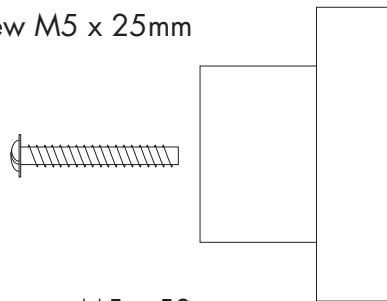

Size:
Height: 18mm / Diam. 18mm

Mounting:
Cabinet: Screw M4 x 25mm

Mounting:
Wall: Dowel screw M4 x 40mm

DOT 30 - HOOK/KNOB

Dot 30 is one of three sizes in the series, DOT.
Screws for both wall and cabinets are included.

Size:
Height: 19mm / Diam. 30mm

Mounting:
Cabinet: Screw M4 x 25mm

Mounting:
Wall: Dowel screw M4 x 40mm

DOT 50 - KNOB / HOOK

Dot 50 is one of three sizes in the series, DOT.
Screws for both wall and cabinets are included.

Size:
Height: 33mm / Diam. 50mm

Mounting:
Cabinet: Screw M5 x 25mm

Mounting:
Wall: Dowel screw M5 x 50mm

DOT 33 - HOOK

Dot 33 is the smallest wall hook in the series Dot.
Screw for wall is included.

Art.No.	Material:
KR 22 M	polished brass
KR 22 MB	brushed brass
KR 22 K	chrome
KR 22 C	polished copper
KR 22 CB	brushed copper
KR 22 AB	brushed aluminium
KR 22 AS	black aluminium
KR 22 R	polished stainless steel
KR 22 RB	brushed stainless steel

Size:
Height: 19mm / Diam. 30mm x 2 pcs.

Threaded rod: M4 x 25mm

Mounting:

Our glass door knobs are delivered with two knobs, threaded rod, and gasket for back to back mounting. Fits doors up to 8mm.
In use for thicker doors ask for a longer threaded rod.