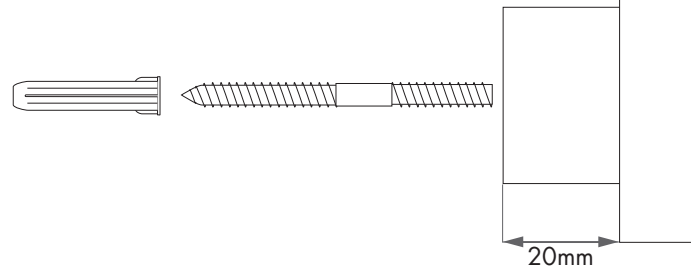

Size:
Height: 18mm / Diam. 18mm

Mounting:
Cabinet: Screw M4 x 25mm

Mounting:
Wall: Dowel screw M4 x 40mm

DOT 30 - HOOK/KNOB

Dot 30 is one of three sizes in the series, DOT.
Screws for both wall and cabinets are included.

Size:
Height: 19mm / Diam. 30mm

Mounting:
Cabinet: Screw M4 x 25mm

Mounting:
Wall: Dowel screw M4 x 40mm

DOT 50 - KNOB / HOOK

Dot 50 is one of three sizes in the series, DOT.
Screws for both wall and cabinets are included.

Size:
Height: 33mm / Diam. 50mm

Mounting:
Cabinet: Screw M5 x 25mm

Mounting:
Wall: Dowel screw M5 x 50mm

DOT 33 - HOOK

Dot 33 is the smallest wall hook in the series Dot.
Screw for wall is included.

Art.No.	Material:
KR 22 M	polished brass
KR 22 MB	brushed brass
KR 22 K	chrome
KR 22 C	polished copper
KR 22 CB	brushed copper
KR 22 AB	brushed aluminium
KR 22 AS	black aluminium
KR 22 R	polished stainless steel
KR 22 RB	brushed stainless steel

Size:
Height: 19mm / Diam. 30mm x 2 pcs.

Threaded rod: M4 x 25mm

Mounting:

Our glass door knobs are delivered with two knobs, threaded rod, and gasket for back to back mounting. Fits doors up to 8mm.
In use for thicker doors ask for a longer threaded rod.