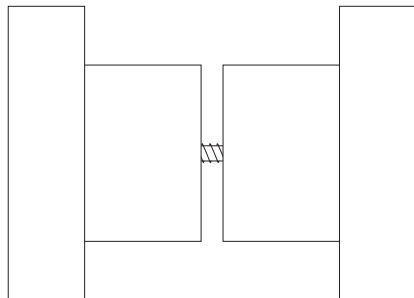

Size:
Height: 19mm / Diam. 30mm x 2 pcs.

Threaded rod: M4 x 25mm

Mounting:

Our glass door knobs are delivered with two knobs, threaded rod, and gasket for back to back mounting. Fits doors up to 8mm.
In use for thicker doors ask for a longer threaded rod.

Size:
Height: 33mm / Diam. 50mm x 2 pcs.

Threaded rod: M5 x 25mm

Mounting:

Our glass door knobs are delivered with two knobs, threaded rod, and gasket for back to back mounting. Fits doors up to 8mm.
In use for thicker doors ask for a longer threaded rod.