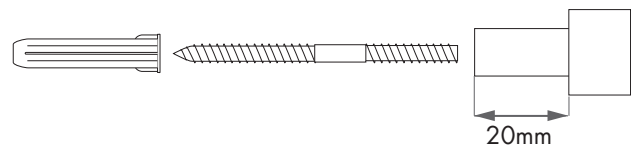

Size:
Height: 19mm / Diam. 30mm

Mounting:
Cabinet: Screw M4 x 25mm

Mounting:
Wall: Dowel screw M4 x 40mm

DOT 50 - KNOB / HOOK

Dot 50 is one of three sizes in the series, DOT.
Screws for both wall and cabinets are included.

Size:
Height: 33mm / Diam. 50mm

Mounting:
Cabinet: Screw M5 x 25mm

Mounting:
Wall: Dowel screw M5 x 50mm

DOT 33 - HOOK

Dot 33 is the smallest wall hook in the series Dot.
Screw for wall is included.

Art.No.	Material:
KR 22 M	polished brass
KR 22 MB	brushed brass
KR 22 K	chrome
KR 22 C	polished copper
KR 22 CB	brushed copper
KR 22 AB	brushed aluminium
KR 22 AS	black aluminium
KR 22 R	polished stainless steel
KR 22 RB	brushed stainless steel

Size:
Height: 33mm / Diam. 18mm

Mounting:
Wall: Dowel screw M4 x 40mm

DOT 55 - HOOK

Dot 55 is one of three sizes hooks in the series, DOT.
Screw for wall is included.

Art.No.	Material:
KR 21 M	polished brass
KR 21 MB	brushed brass
KR 21 K	chrome
KR 21 C	polished copper
KR 21 CB	brushed copper
KR 21 AB	brushed aluminium
KR 21 AS	black aluminium
KR 21 R	polished stainless steel
KR 21 RB	brushed stainless steel

Size:
Height: 55mm / Diam. 30mm

Mounting:
Wall: Dowel screw M4 x 40mm

DOT 71 - HOOK

Dot 71 is the largest of three sizes hooks in the series.
Screw for wall is included.

Art.No.	Material:
KR 20 M	polished brass
KR 20 MB	brushed brass
KR 20 K	chrome
KR 20 C	polished copper
KR 20 CB	brushed copper
KR 20 AB	brushed aluminium
KR 20 AS	black aluminium
KR 20 R	polished stainless steel
KR 20 RB	brushed stainless steel