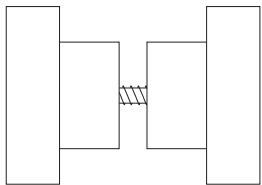

Size:
Height: 33mm / Diam. 18mm

Mounting:
Wall: Dowel screw M4 x 40mm

DOT 55 - HOOK

Dot 55 is one of three sizes hooks in the series, DOT.
Screw for wall is included.

Art.No.	Material:
KR 21 M	polished brass
KR 21 MB	brushed brass
KR 21 K	chrome
KR 21 C	polished copper
KR 21 CB	brushed copper
KR 21 AB	brushed aluminium
KR 21 AS	black aluminium
KR 21 R	polished stainless steel
KR 21 RB	brushed stainless steel

Size:
Height: 55mm / Diam. 30mm

Mounting:
Wall: Dowel screw M4 x 40mm

DOT 71 - HOOK

Dot 71 is the largest of three sizes hooks in the series.
Screw for wall is included.

Art.No.	Material:
KR 20 M	polished brass
KR 20 MB	brushed brass
KR 20 K	chrome
KR 20 C	polished copper
KR 20 CB	brushed copper
KR 20 AB	brushed aluminium
KR 20 AS	black aluminium
KR 20 R	polished stainless steel
KR 20 RB	brushed stainless steel

Size:
Height: 71mm / Diam. 50mm

Mounting:
Wall: Dowel screw M5 x 50mm

DOT 30 - GLASS DOOR KNOBS

The stylish knob Dot 30, for glass doors.
Threaded rod and gaskets are included.

Art.No.	Material:
GL 3 M	polished brass
GL 3 MB	brushed brass
GL 3 K	chrome
GL 3 C	polished copper
GL 3 CB	brushed copper
GL 3 AB	brushed aluminium
GL 3 AS	black aluminium
GL 2 R	polished stainless steel
GL 2 RB	brushed stainless steel

Size:
Height: 19mm / Diam. 30mm x 2 pcs.

Threaded rod: M4 x 25mm

Mounting:

Our glass door knobs are delivered with two knobs, threaded rod, and gasket for back to back mounting. Fits doors up to 8mm.
In use for thicker doors ask for a longer threaded rod.