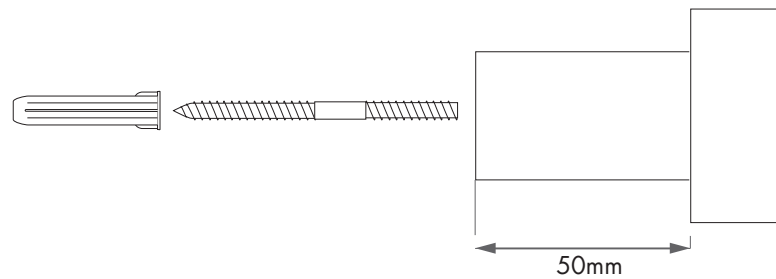

Size:
Height: 33mm / Diam. 18mm

Mounting:
Wall: Dowel screw M4 x 40mm

DOT 55 - HOOK

Dot 55 is one of three sizes hooks in the series, DOT.
Screw for wall is included.

Art.No.	Material:
KR 21 M	polished brass
KR 21 MB	brushed brass
KR 21 K	chrome
KR 21 C	polished copper
KR 21 CB	brushed copper
KR 21 AB	brushed aluminium
KR 21 AS	black aluminium
KR 21 R	polished stainless steel
KR 21 RB	brushed stainless steel

Size:
Height: 55mm / Diam. 30mm

Mounting:
Wall: Dowel screw M4 x 40mm

DOT 71 - HOOK

Dot 71 is the largest of three sizes hooks in the series.
Screw for wall is included.

Art.No.	Material:
KR 20 M	polished brass
KR 20 MB	brushed brass
KR 20 K	chrome
KR 20 C	polished copper
KR 20 CB	brushed copper
KR 20 AB	brushed aluminium
KR 20 AS	black aluminium
KR 20 R	polished stainless steel
KR 20 RB	brushed stainless steel

Size:
Height: 71mm / Diam. 50mm

Mounting:
Wall: Dowel screw M5 x 50mm

DOT 30 - GLASS DOOR KNOBS

The stylish knob Dot 30, for glass doors.
Threaded rod and gaskets are included.

Art.No.	Material:
GL 3 M	polished brass
GL 3 MB	brushed brass
GL 3 K	chrome
GL 3 C	polished copper
GL 3 CB	brushed copper
GL 3 AB	brushed aluminium
GL 3 AS	black aluminium
GL 2 R	polished stainless steel
GL 2 RB	brushed stainless steel

Size:
Height: 19mm / Diam. 30mm x 2 pcs.

Threaded rod: M4 x 25mm

Mounting:

Our glass door knobs are delivered with two knobs, threaded rod, and gasket for back to back mounting. Fits doors up to 8mm.
In use for thicker doors ask for a longer threaded rod.