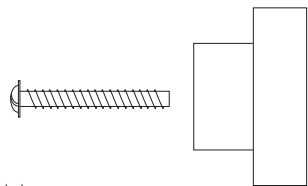

DOT 18 - HOOK/KNOB

Dot 18 is the smallest of three sizes in the series, DOT.
Screws for both wall and cabinets are included.

Art.No.	Material:
KN 18 M	polished brass
KN 18 MB	brushed brass
KN 18 K	chrome
KN 18 C	polished copper
KN 18 CB	brushed copper
KN 18 AB	brushed aluminium
KN 18 AS	black aluminium
KN 18 R	polished stainless steel
KN 18 RB	brushed stainless steel

Size:
Height: 18mm / Diam. 18mm

Mounting:
Cabinet: Screw M4 x 25mm

Mounting:
Wall: Dowel screw M4 x 40mm

DOT 30 - HOOK/KNOB

Dot 30 is one of three sizes in the series, DOT.
Screws for both wall and cabinets are included.

Size:
Height: 19mm / Diam. 30mm

Mounting:
Cabinet: Screw M4 x 25mm

Mounting:
Wall: Dowel screw M4 x 40mm

DOT 50 - KNOB / HOOK

Dot 50 is one of three sizes in the series, DOT.
Screws for both wall and cabinets are included.

Size:
Height: 33mm / Diam. 50mm x 2 pcs.

Threaded rod: M5 x 25mm

Mounting:

Our glass door knobs are delivered with two knobs, threaded rod, and gasket for back to back mounting. Fits doors up to 8mm.
In use for thicker doors ask for a longer threaded rod.