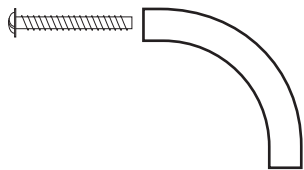

Size: centre to centre:
30x30x30x8mm 16mm

Mounting:
The centre to centre measure is 16mm
Screw: M4 x 25mm x 2 pcs

CURVE 104 - HANDLE

An elegant handle in solid materials such as, brass, copper, stainless steel, chrome, and black chrome. The handle comes in several different lengths.

Size: centre to centre:
104x30x30x8mm 96mm

Mounting:
The centre to centre measure is 96mm
Screw: M4 x 25mm are included

CURVE 136 - HANDLE

An elegant handle in solid materials such as, brass, copper, stainless steel, chrome, and black chrome. The handle comes in several different lengths.

Size: centre to centre:
136x30x30x8mm 128mm

Mounting:
The centre to centre measure is 128mm
Screw: M4 x 25mm are included

CURVE 232 - HANDLE

An elegant handle in solid materials such as, brass, copper, stainless steel, chrome, and black chrome. The handle comes in several different lengths.

Size: centre to centre:
232x30x30x8mm 224mm

Mounting:
The centre to centre measure is 224mm
Screw: M4 x 25mm are included

CURVE 440 - HANDLE

An elegant handle in solid materials such as, brass, copper, stainless steel, chrome, and black chrome. The handle comes in several different lengths.