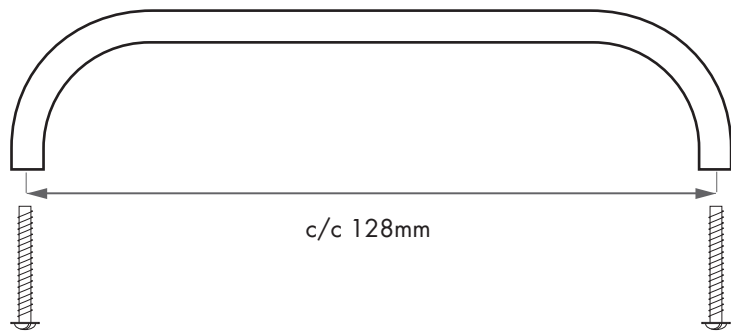

Size: centre to centre:
30x30x30x8mm 16mm

Mounting:
The centre to centre measure is 16mm
Screw: M4 x 25mm x 2 pcs

CURVE 104 - HANDLE

An elegant handle in solid materials such as, brass, copper, stainless steel, chrome, and black chrome. The handle comes in several different lengths.

Size: centre to centre:
104x30x30x8mm 96mm

Mounting:
The centre to centre measure is 96mm
Screw: M4 x 25mm are included

CURVE 136 - HANDLE

An elegant handle in solid materials such as, brass, copper, stainless steel, chrome, and black chrome. The handle comes in several different lengths.

Size: centre to centre:
136x30x30x8mm 128mm

Mounting:
The centre to centre measure is 128mm
Screw: M4 x 25mm are included

CURVE 232 - HANDLE

An elegant handle in solid materials such as, brass, copper, stainless steel, chrome, and black chrome. The handle comes in several different lengths.

Size: centre to centre:
232x30x30x8mm 224mm

Mounting:
The centre to centre measure is 224mm
Screw: M4 x 25mm are included

CURVE 440 - HANDLE

An elegant handle in solid materials such as, brass, copper, stainless steel, chrome, and black chrome. The handle comes in several different lengths.