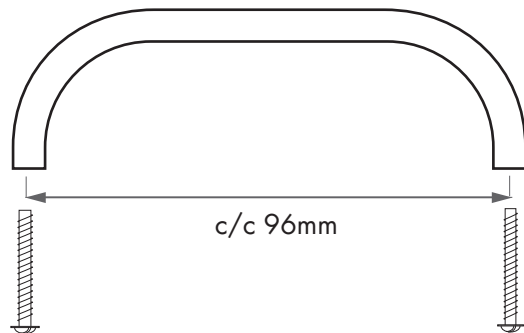

Size: centre to centre:
30x30x30x8mm 16mm

Mounting:
The centre to centre measure is 16mm
Screw: M4 x 25mm x 2 pcs

CURVE 104 - HANDLE

An elegant handle in solid materials such as, brass, copper, stainless steel, chrome, and black chrome. The handle comes in several different lengths.

Size: centre to centre:
104x30x30x8mm 96mm

Mounting:
The centre to centre measure is 96mm
Screw: M4 x 25mm are included

CURVE 136 - HANDLE

An elegant handle in solid materials such as, brass, copper, stainless steel, chrome, and black chrome. The handle comes in several different lengths.

Size: centre to centre:
136x30x30x8mm 128mm

Mounting:
The centre to centre measure is 128mm
Screw: M4 x 25mm are included

CURVE 232 - HANDLE

An elegant handle in solid materials such as, brass, copper, stainless steel, chrome, and black chrome. The handle comes in several different lengths.

Size: centre to centre:
232x30x30x8mm 224mm

Mounting:
The centre to centre measure is 224mm
Screw: M4 x 25mm are included

CURVE 440 - HANDLE

An elegant handle in solid materials such as, brass, copper, stainless steel, chrome, and black chrome. The handle comes in several different lengths.