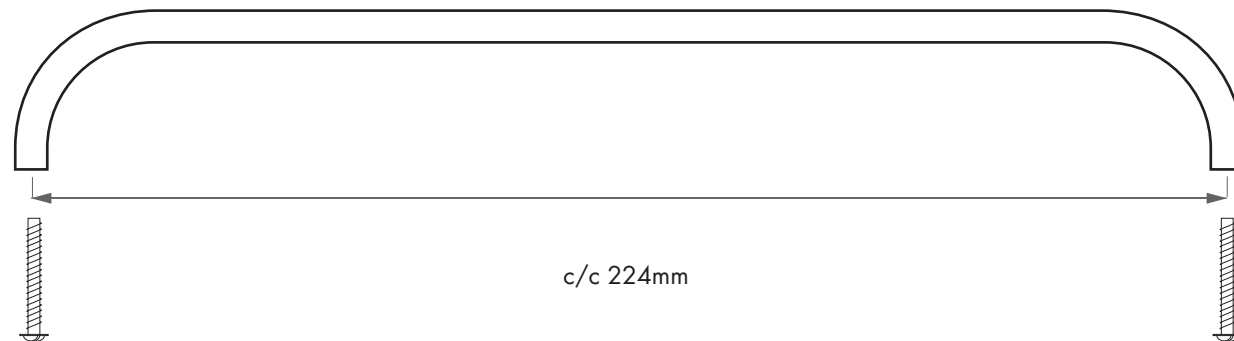

Size: centre to centre:
104x30x30x8mm 96mm

Mounting:
The centre to centre measure is 96mm
Screw: M4 x 25mm are included

CURVE 136 - HANDLE

An elegant handle in solid materials such as, brass, copper, stainless steel, chrome, and black chrome. The handle comes in several different lengths.

Size: centre to centre:
136x30x30x8mm 128mm

Mounting:
The centre to centre measure is 128mm
Screw: M4 x 25mm are included

CURVE 232 - HANDLE

An elegant handle in solid materials such as, brass, copper, stainless steel, chrome, and black chrome. The handle comes in several different lengths.

Size: centre to centre:
232x30x30x8mm 224mm

Mounting:
The centre to centre measure is 224mm
Screw: M4 x 25mm are included

CURVE 440 - HANDLE

An elegant handle in solid materials such as, brass, copper, stainless steel, chrome, and black chrome. The handle comes in several different lengths.

Size: centre to centre:
440x30x30x8mm 432mm

Mounting:

The centre to centre measure is 432mm

Screw: M4 x 25mm are included