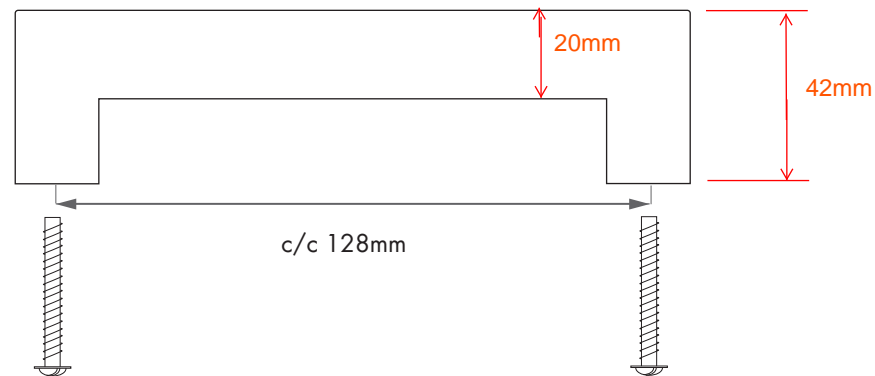

Size: centre to centre:
300x20x6mm 224mm

Mounting:
The centre to centre measure is 224mm
Screw: M4 x 25mm are included

CLEAN CUT 60 - HANDLE

The Clean Cut 60 is very nice to combine with the other handles in the collection Clean Cut. Make your own mix in the kitchen or closet.

Size: centre to centre:
60x42x6mm 40mm

Mounting:
The centre to centre measure is 40mm
Screw: M4 x 25mm are included

CLEAN CUT 148 - HANDLE

The Clean Cut 148 is very nice to combine with the other handles in the collection Clean Cut. Make your own mix in the kitchen or closet.

Size: centre to centre:
148x42x6mm 128mm

Mounting:
The centre to centre measure is 128mm
Screw: M4 x 25mm are included

CLEAN CUT 244 - HANDLE

The Clean Cut 244 has extra thick material. It is perfect on the wardrobe or if you prefer, the kitchen cabinets.

Size: centre to centre:
244x50x8mm 224mm

Mounting:
The centre to centre measure is 224mm
Screw: M4 x 25mm are included

CLEAN CUT 452 - HANDLE

The Clean Cut 452 has extra thick material. It is perfect on the wardrobe or if you prefer, the kitchen cabinets.