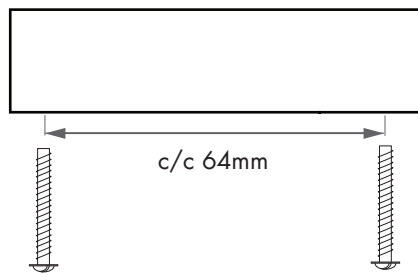

Size: 22x20x6mm
centre to centre: 14mm

Mounting:
The centre to centre measure is 14mm
Screw: M4 x 25mm are included

CLEAN CUT 80 - HANDLE

The Clean Cut 80 is very nice to combine with the other handles in the collection Clean Cut. Make your own mix in the kitchen or closet.

Size: centre to centre:
80x20x6mm 64mm

Mounting:
The centre to centre measure is 64mm
Screw: M4 x 25mm are included

CLEAN CUT 180 - HANDLE

The Clean Cut 180 is very nice to combine with the other handles in the collection Clean Cut. Make your own mix in the kitchen or closet.

Size: centre to centre:
180x20x6mm 128mm

Mounting:

The centre to centre measure is 128mm

Screw: M4 x 25mm are included

CLEAN CUT 300 - HANDLE

The Clean Cut 300 is very nice to combine with the other handles in the collection Clean Cut. Make your own mix in the kitchen or closet.

Size: centre to centre:
300x20x6mm 224mm

Mounting:
The centre to centre measure is 224mm
Screw: M4 x 25mm are included

CLEAN CUT 60 - HANDLE

The Clean Cut 60 is very nice to combine with the other handles in the collection Clean Cut. Make your own mix in the kitchen or closet.