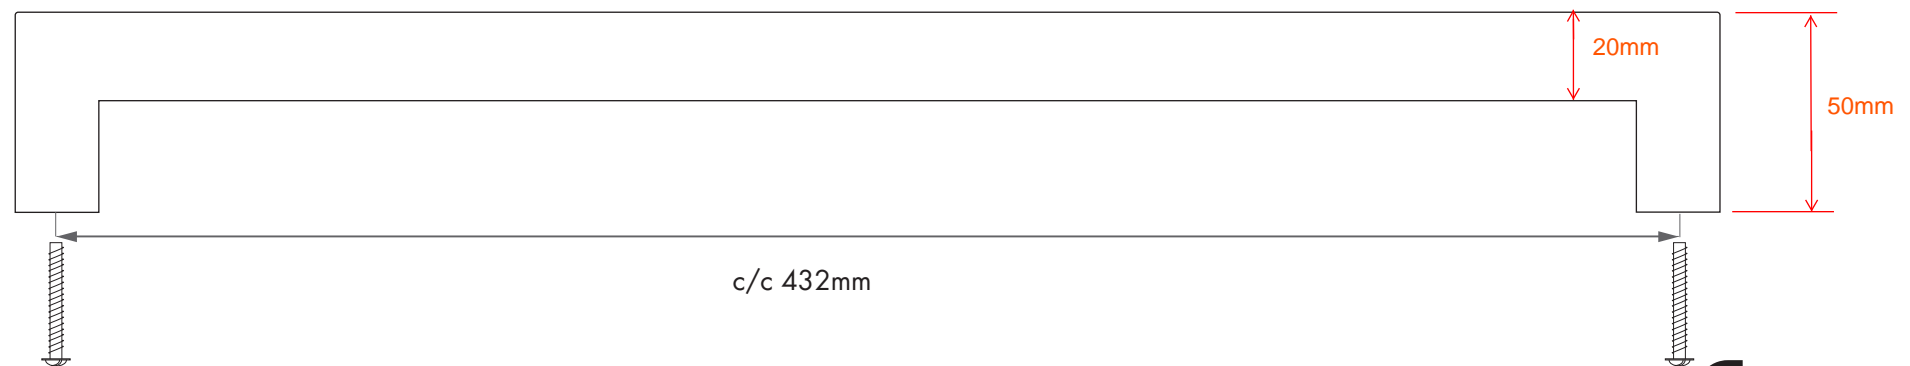

Size: centre to centre:
60x42x6mm 40mm

Mounting:
The centre to centre measure is 40mm
Screw: M4 x 25mm are included

CLEAN CUT 148 - HANDLE

The Clean Cut 148 is very nice to combine with the other handles in the collection Clean Cut. Make your own mix in the kitchen or closet.

Size: centre to centre:
148x42x6mm 128mm

Mounting:
The centre to centre measure is 128mm
Screw: M4 x 25mm are included

CLEAN CUT 244 - HANDLE

The Clean Cut 244 has extra thick material. It is perfect on the wardrobe or if you prefer, the kitchen cabinets.

Size: centre to centre:
244x50x8mm 224mm

Mounting:
The centre to centre measure is 224mm
Screw: M4 x 25mm are included

CLEAN CUT 452 - HANDLE

The Clean Cut 452 has extra thick material. It is perfect on the wardrobe or if you prefer, the kitchen cabinets.

Size: centre to centre:
452x50x8mm 432mm

Mounting:
The centre to centre measure is 432mm
Screw: M4 x 25mm are included

SQUARE - WALL HANGER

A beautiful and exclusive wall hanger with room for several hangers.