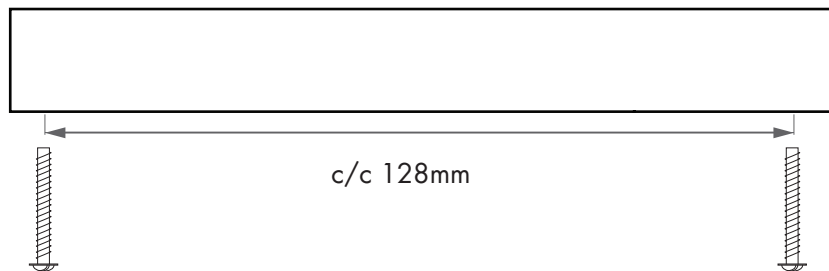

Size: 22x20x6mm
centre to centre: 14mm

Mounting:
The centre to centre measure is 14mm
Screw: M4 x 25mm are included

CLEAN CUT 80 - HANDLE

The Clean Cut 80 is very nice to combine with the other handles in the collection Clean Cut. Make your own mix in the kitchen or closet.

Size: centre to centre:
80x20x6mm 64mm

Mounting:
The centre to centre measure is 64mm
Screw: M4 x 25mm are included

CLEAN CUT 180 - HANDLE

The Clean Cut 180 is very nice to combine with the other handles in the collection Clean Cut. Make your own mix in the kitchen or closet.

Size: centre to centre:
180x20x6mm 128mm

Mounting:

The centre to centre measure is 128mm

Screw: M4 x 25mm are included

CLEAN CUT 300 - HANDLE

The Clean Cut 300 is very nice to combine with the other handles in the collection Clean Cut. Make your own mix in the kitchen or closet.

Size: centre to centre:
300x20x6mm 224mm

Mounting:
The centre to centre measure is 224mm
Screw: M4 x 25mm are included

CLEAN CUT 60 - HANDLE

The Clean Cut 60 is very nice to combine with the other handles in the collection Clean Cut. Make your own mix in the kitchen or closet.