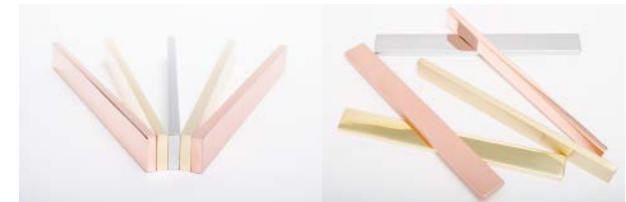

Size: 22x20x6mm
centre to centre: 14mm

Mounting:
The centre to centre measure is 14mm
Screw: M4 x 25mm are included

CLEAN CUT 80 - HANDLE

The Clean Cut 80 is very nice to combine with the other handles in the collection Clean Cut. Make your own mix in the kitchen or closet.

Size: centre to centre:
80x20x6mm 64mm

Mounting:
The centre to centre measure is 64mm
Screw: M4 x 25mm are included

CLEAN CUT 180 - HANDLE

The Clean Cut 180 is very nice to combine with the other handles in the collection Clean Cut. Make your own mix in the kitchen or closet.

Size: centre to centre:
180x20x6mm 128mm

Mounting:

The centre to centre measure is 128mm

Screw: M4 x 25mm are included

CLEAN CUT 300 - HANDLE

The Clean Cut 300 is very nice to combine with the other handles in the collection Clean Cut. Make your own mix in the kitchen or closet.