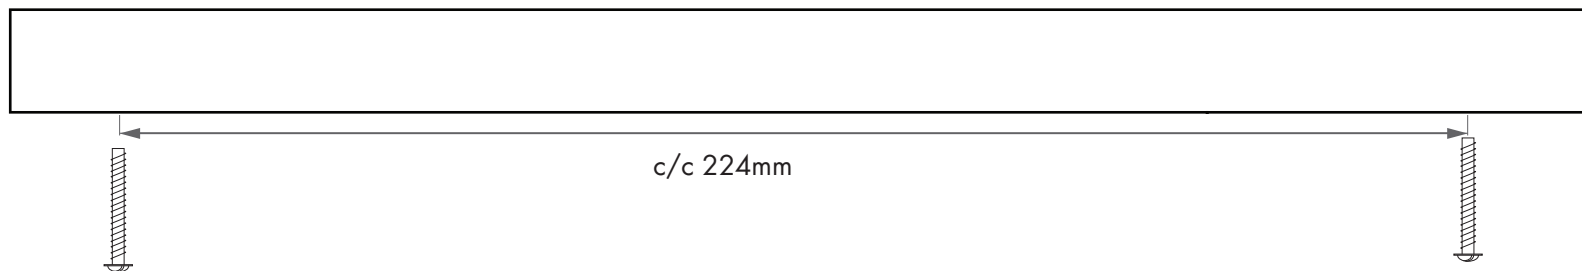

Size: centre to centre:
80x20x6mm 64mm

Mounting:
The centre to centre measure is 64mm
Screw: M4 x 25mm are included

CLEAN CUT 180 - HANDLE

The Clean Cut 180 is very nice to combine with the other handles in the collection Clean Cut. Make your own mix in the kitchen or closet.

Size: centre to centre:
180x20x6mm 128mm

Mounting:

The centre to centre measure is 128mm

Screw: M4 x 25mm are included

CLEAN CUT 300 - HANDLE

The Clean Cut 300 is very nice to combine with the other handles in the collection Clean Cut. Make your own mix in the kitchen or closet.

Size: centre to centre:
300x20x6mm 224mm

Mounting:
The centre to centre measure is 224mm
Screw: M4 x 25mm are included

CLEAN CUT 60 - HANDLE

The Clean Cut 60 is very nice to combine with the other handles in the collection Clean Cut. Make your own mix in the kitchen or closet.

Size: centre to centre:
60x42x6mm 40mm

Mounting:
The centre to centre measure is 40mm
Screw: M4 x 25mm are included

CLEAN CUT 148 - HANDLE

The Clean Cut 148 is very nice to combine with the other handles in the collection Clean Cut. Make your own mix in the kitchen or closet.