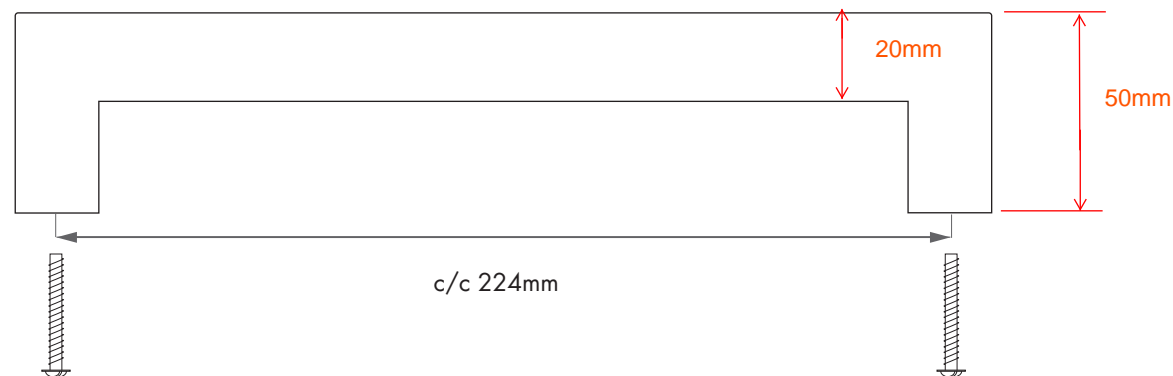

Size: centre to centre:
60x42x6mm 40mm

Mounting:
The centre to centre measure is 40mm
Screw: M4 x 25mm are included

CLEAN CUT 148 - HANDLE

The Clean Cut 148 is very nice to combine with the other handles in the collection Clean Cut. Make your own mix in the kitchen or closet.

Size: centre to centre:
148x42x6mm 128mm

Mounting:
The centre to centre measure is 128mm
Screw: M4 x 25mm are included

CLEAN CUT 244 - HANDLE

The Clean Cut 244 has extra thick material. It is perfect on the wardrobe or if you prefer, the kitchen cabinets.

Size: centre to centre:
244x50x8mm 224mm

Mounting:
The centre to centre measure is 224mm
Screw: M4 x 25mm are included

CLEAN CUT 452 - HANDLE

The Clean Cut 452 has extra thick material. It is perfect on the wardrobe or if you prefer, the kitchen cabinets.

Size: centre to centre:
452x50x8mm 432mm

Mounting:
The centre to centre measure is 432mm
Screw: M4 x 25mm are included

SQUARE - WALL HANGER

A beautiful and exclusive wall hanger with room for several hangers.