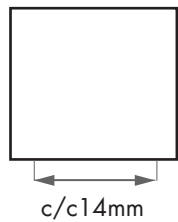

Size: 22x20x6mm
centre to centre: 14mm

Mounting:
The centre to centre measure is 14mm
Screw: M4 x 25mm are included

CLEAN CUT 80 - HANDLE

The Clean Cut 80 is very nice to combine with the other handles in the collection Clean Cut. Make your own mix in the kitchen or closet.

Size: centre to centre:
80x20x6mm 64mm

Mounting:
The centre to centre measure is 64mm
Screw: M4 x 25mm are included

CLEAN CUT 180 - HANDLE

The Clean Cut 180 is very nice to combine with the other handles in the collection Clean Cut. Make your own mix in the kitchen or closet.

Size: centre to centre:
180x20x6mm 128mm

Mounting:

The centre to centre measure is 128mm

Screw: M4 x 25mm are included

CLEAN CUT 300 - HANDLE

The Clean Cut 300 is very nice to combine with the other handles in the collection Clean Cut. Make your own mix in the kitchen or closet.

Size: centre to centre:
300x20x6mm 224mm

Mounting:
The centre to centre measure is 224mm
Screw: M4 x 25mm are included

CLEAN CUT 60 - HANDLE

The Clean Cut 60 is very nice to combine with the other handles in the collection Clean Cut. Make your own mix in the kitchen or closet.