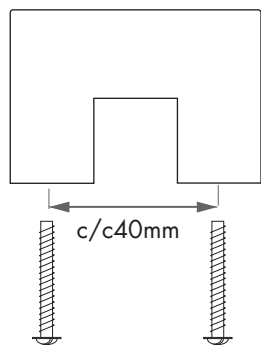

Size: centre to centre:
180x20x6mm 128mm

Mounting:

The centre to centre measure is 128mm

Screw: M4 x 25mm are included

CLEAN CUT 300 - HANDLE

The Clean Cut 300 is very nice to combine with the other handles in the collection Clean Cut. Make your own mix in the kitchen or closet.

Size: centre to centre:
300x20x6mm 224mm

Mounting:
The centre to centre measure is 224mm
Screw: M4 x 25mm are included

CLEAN CUT 60 - HANDLE

The Clean Cut 60 is very nice to combine with the other handles in the collection Clean Cut. Make your own mix in the kitchen or closet.

Size: centre to centre:
60x42x6mm 40mm

Mounting:
The centre to centre measure is 40mm
Screw: M4 x 25mm are included

CLEAN CUT 148 - HANDLE

The Clean Cut 148 is very nice to combine with the other handles in the collection Clean Cut. Make your own mix in the kitchen or closet.

Size: centre to centre:
148x42x6mm 128mm

Mounting:
The centre to centre measure is 128mm
Screw: M4 x 25mm are included

CLEAN CUT 244 - HANDLE

The Clean Cut 244 has extra thick material. It is perfect on the wardrobe or if you prefer, the kitchen cabinets.