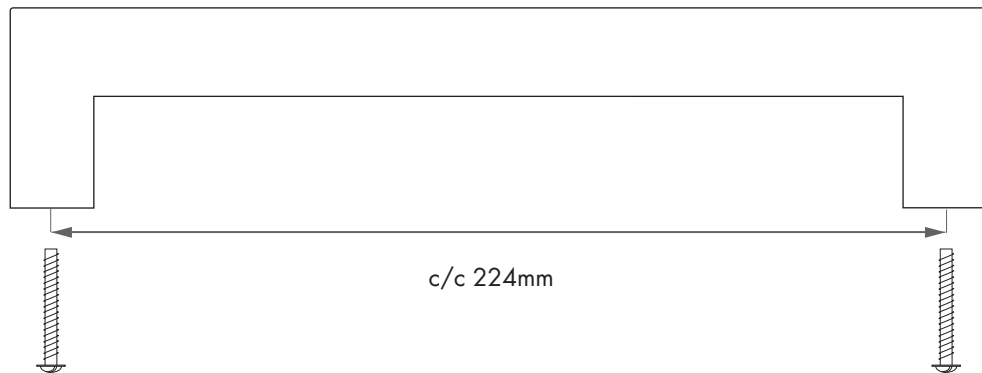

Size: centre to centre:
60x42x6mm 40mm

Mounting:
The centre to centre measure is 40mm
Screw: M4 x 25mm are included

CLEAN CUT 148 - HANDLE

The Clean Cut 148 is very nice to combine with the other handles in the collection Clean Cut. Make your own mix in the kitchen or closet.

Size: centre to centre:
148x42x6mm 128mm

Mounting:
The centre to centre measure is 128mm
Screw: M4 x 25mm are included

CLEAN CUT 244 - HANDLE

The Clean Cut 244 has extra thick material. It is perfect on the wardrobe or if you prefer, the kitchen cabinets.

Size: centre to centre:
244x50x8mm 224mm

Mounting:
The centre to centre measure is 224mm
Screw: M4 x 25mm are included

CLEAN CUT 452 - HANDLE

The Clean Cut 452 has extra thick material. It is perfect on the wardrobe or if you prefer, the kitchen cabinets.