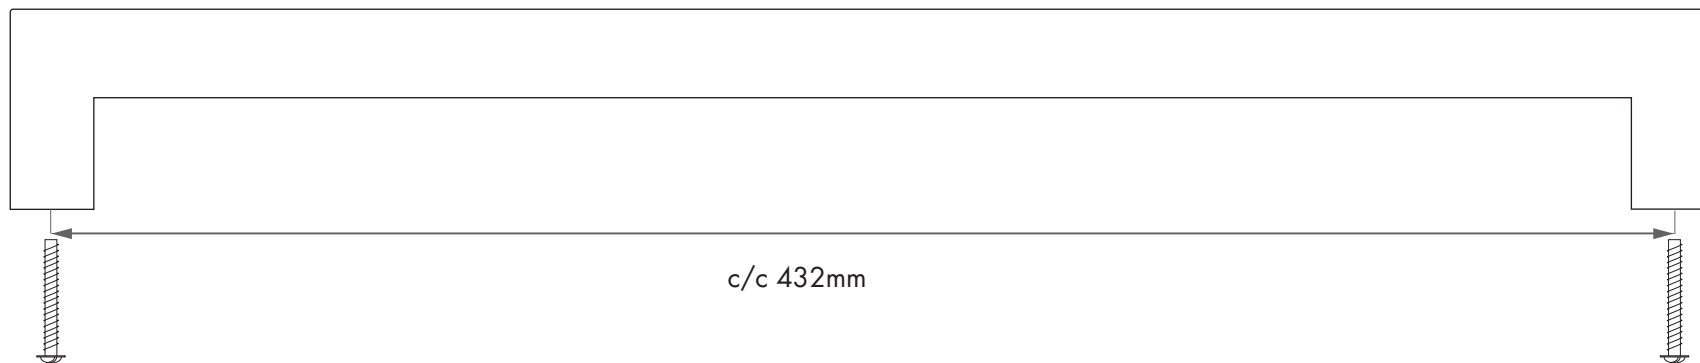

Size: centre to centre:
244x50x8mm 224mm

Mounting:
The centre to centre measure is 224mm
Screw: M4 x 25mm are included

CLEAN CUT 452 - HANDLE

The Clean Cut 452 has extra thick material. It is perfect on the wardrobe or if you prefer, the kitchen cabinets.

Size: centre to centre:
452x50x8mm 432mm

Mounting:
The centre to centre measure is 432mm
Screw: M4 x 25mm are included

SQUARE - WALL HANGER

A beautiful and exclusive wall hanger with room for several hangers.