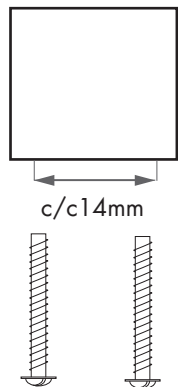

Size: 22x20x6mm
centre to centre: 14mm

Mounting:
The centre to centre measure is 14mm
Screw: M4 x 25mm are included

CLEAN CUT 80 - HANDLE

The Clean Cut 80 is very nice to combine with the other handles in the collection Clean Cut. Make your own mix in the kitchen or closet.

Size: centre to centre:
80x20x6mm 64mm

Mounting:
The centre to centre measure is 64mm
Screw: M4 x 25mm are included

CLEAN CUT 180 - HANDLE

The Clean Cut 180 is very nice to combine with the other handles in the collection Clean Cut. Make your own mix in the kitchen or closet.

Size: centre to centre:
180x20x6mm 128mm

Mounting:

The centre to centre measure is 128mm

Screw: M4 x 25mm are included

CLEAN CUT 300 - HANDLE

The Clean Cut 300 is very nice to combine with the other handles in the collection Clean Cut. Make your own mix in the kitchen or closet.

Size: centre to centre:
300x20x6mm 224mm

Mounting:
The centre to centre measure is 224mm
Screw: M4 x 25mm are included

CLEAN CUT 60 - HANDLE

The Clean Cut 60 is very nice to combine with the other handles in the collection Clean Cut. Make your own mix in the kitchen or closet.