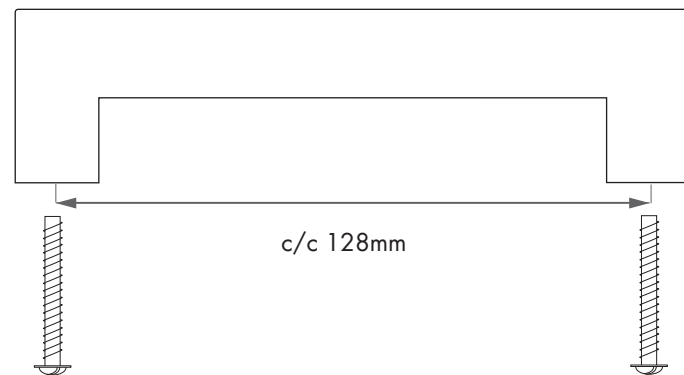

Size: centre to centre:
300x20x6mm 224mm

Mounting:
The centre to centre measure is 224mm
Screw: M4 x 25mm are included

CLEAN CUT 60 - HANDLE

The Clean Cut 60 is very nice to combine with the other handles in the collection Clean Cut. Make your own mix in the kitchen or closet.

Size: centre to centre:
60x42x6mm 40mm

Mounting:
The centre to centre measure is 40mm
Screw: M4 x 25mm are included

CLEAN CUT 148 - HANDLE

The Clean Cut 148 is very nice to combine with the other handles in the collection Clean Cut. Make your own mix in the kitchen or closet.

Size: centre to centre:
148x42x6mm 128mm

Mounting:
The centre to centre measure is 128mm
Screw: M4 x 25mm are included

CLEAN CUT 244 - HANDLE

The Clean Cut 244 has extra thick material. It is perfect on the wardrobe or if you prefer, the kitchen cabinets.

Size: centre to centre:
244x50x8mm 224mm

Mounting:
The centre to centre measure is 224mm
Screw: M4 x 25mm are included

CLEAN CUT 452 - HANDLE

The Clean Cut 452 has extra thick material. It is perfect on the wardrobe or if you prefer, the kitchen cabinets.