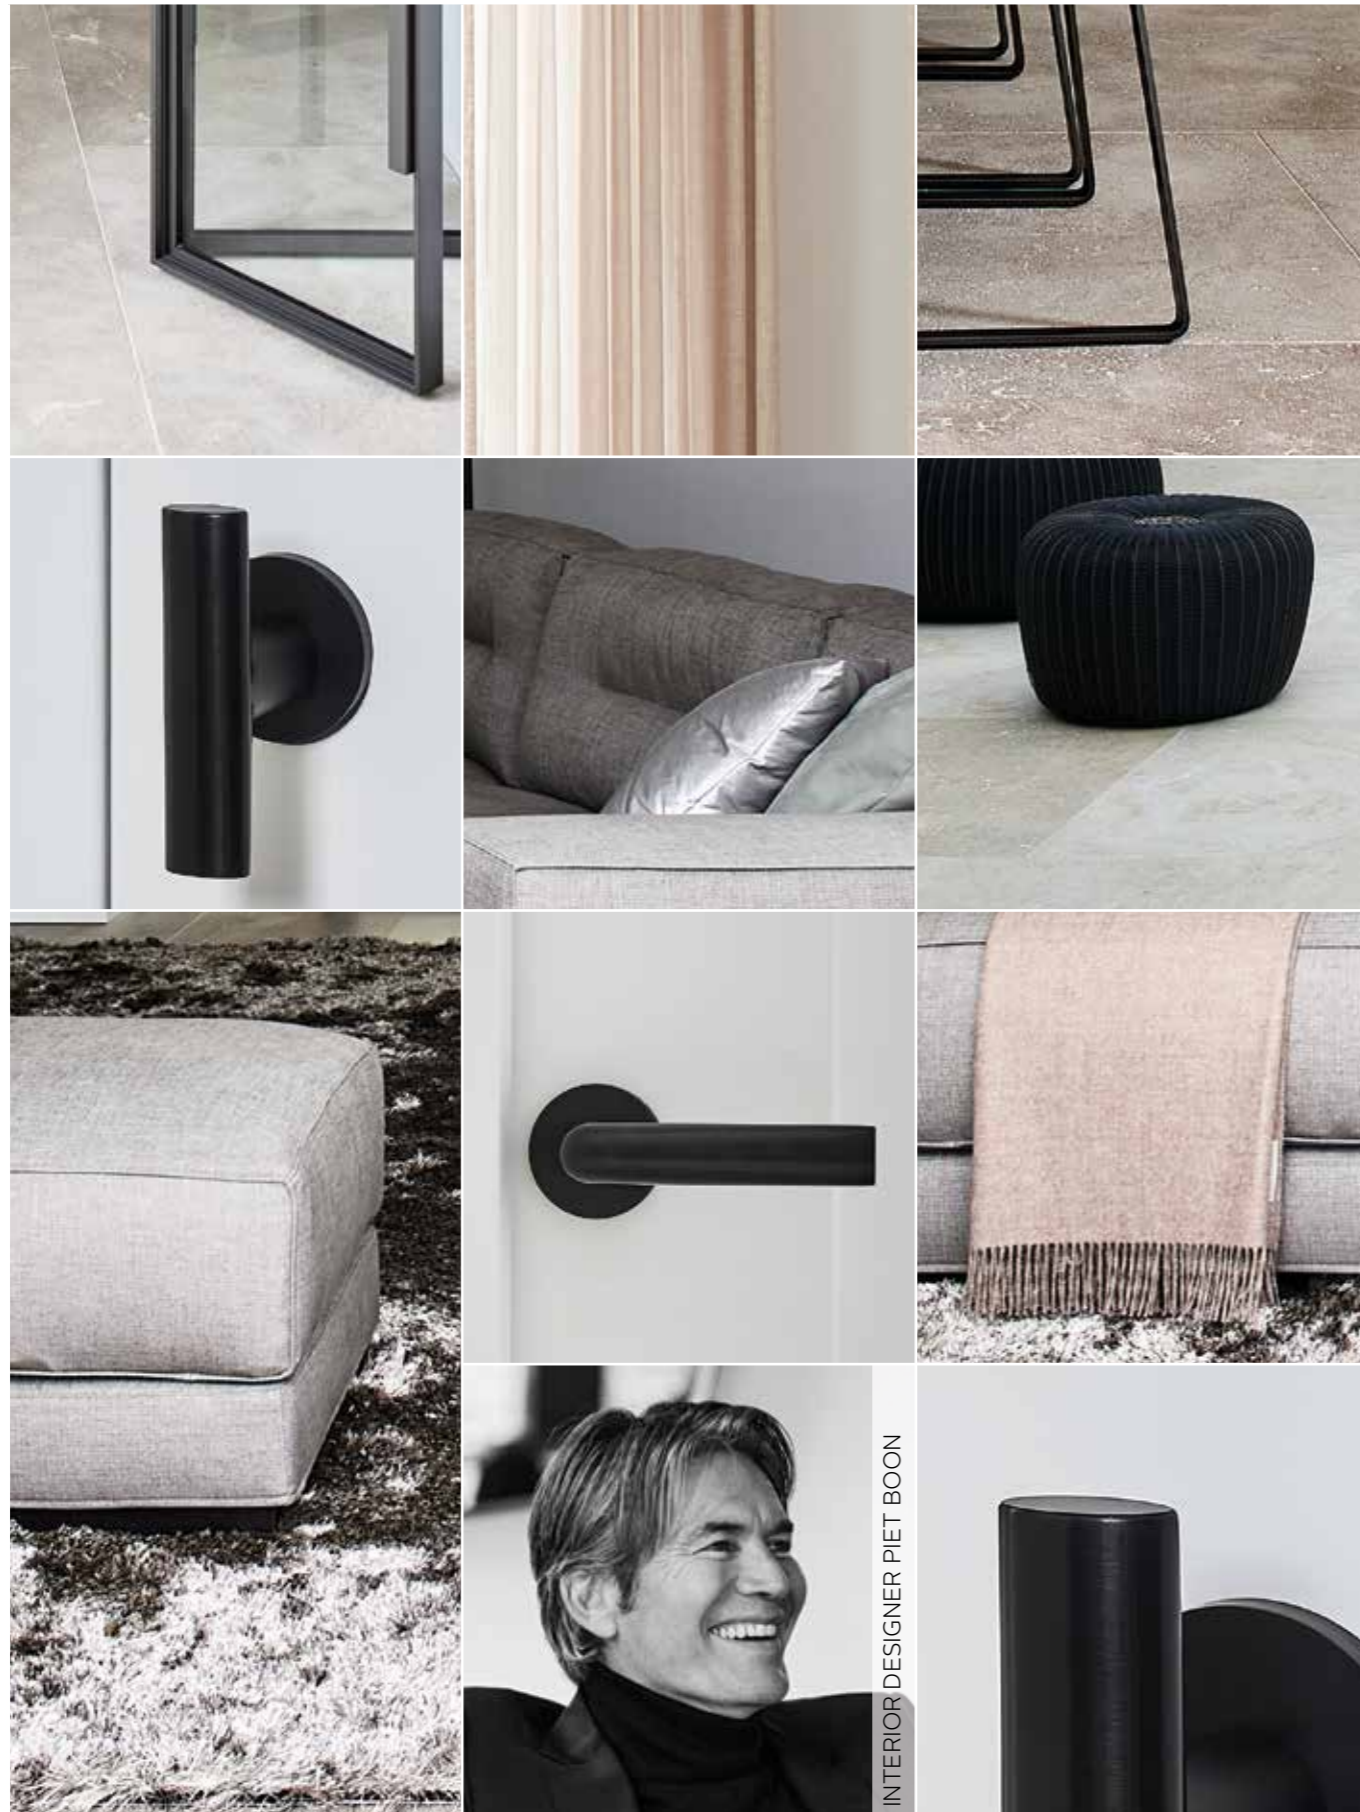

FORMANI®
INC BY PIET BOON

INTERIOR DESIGNER PIET BOON