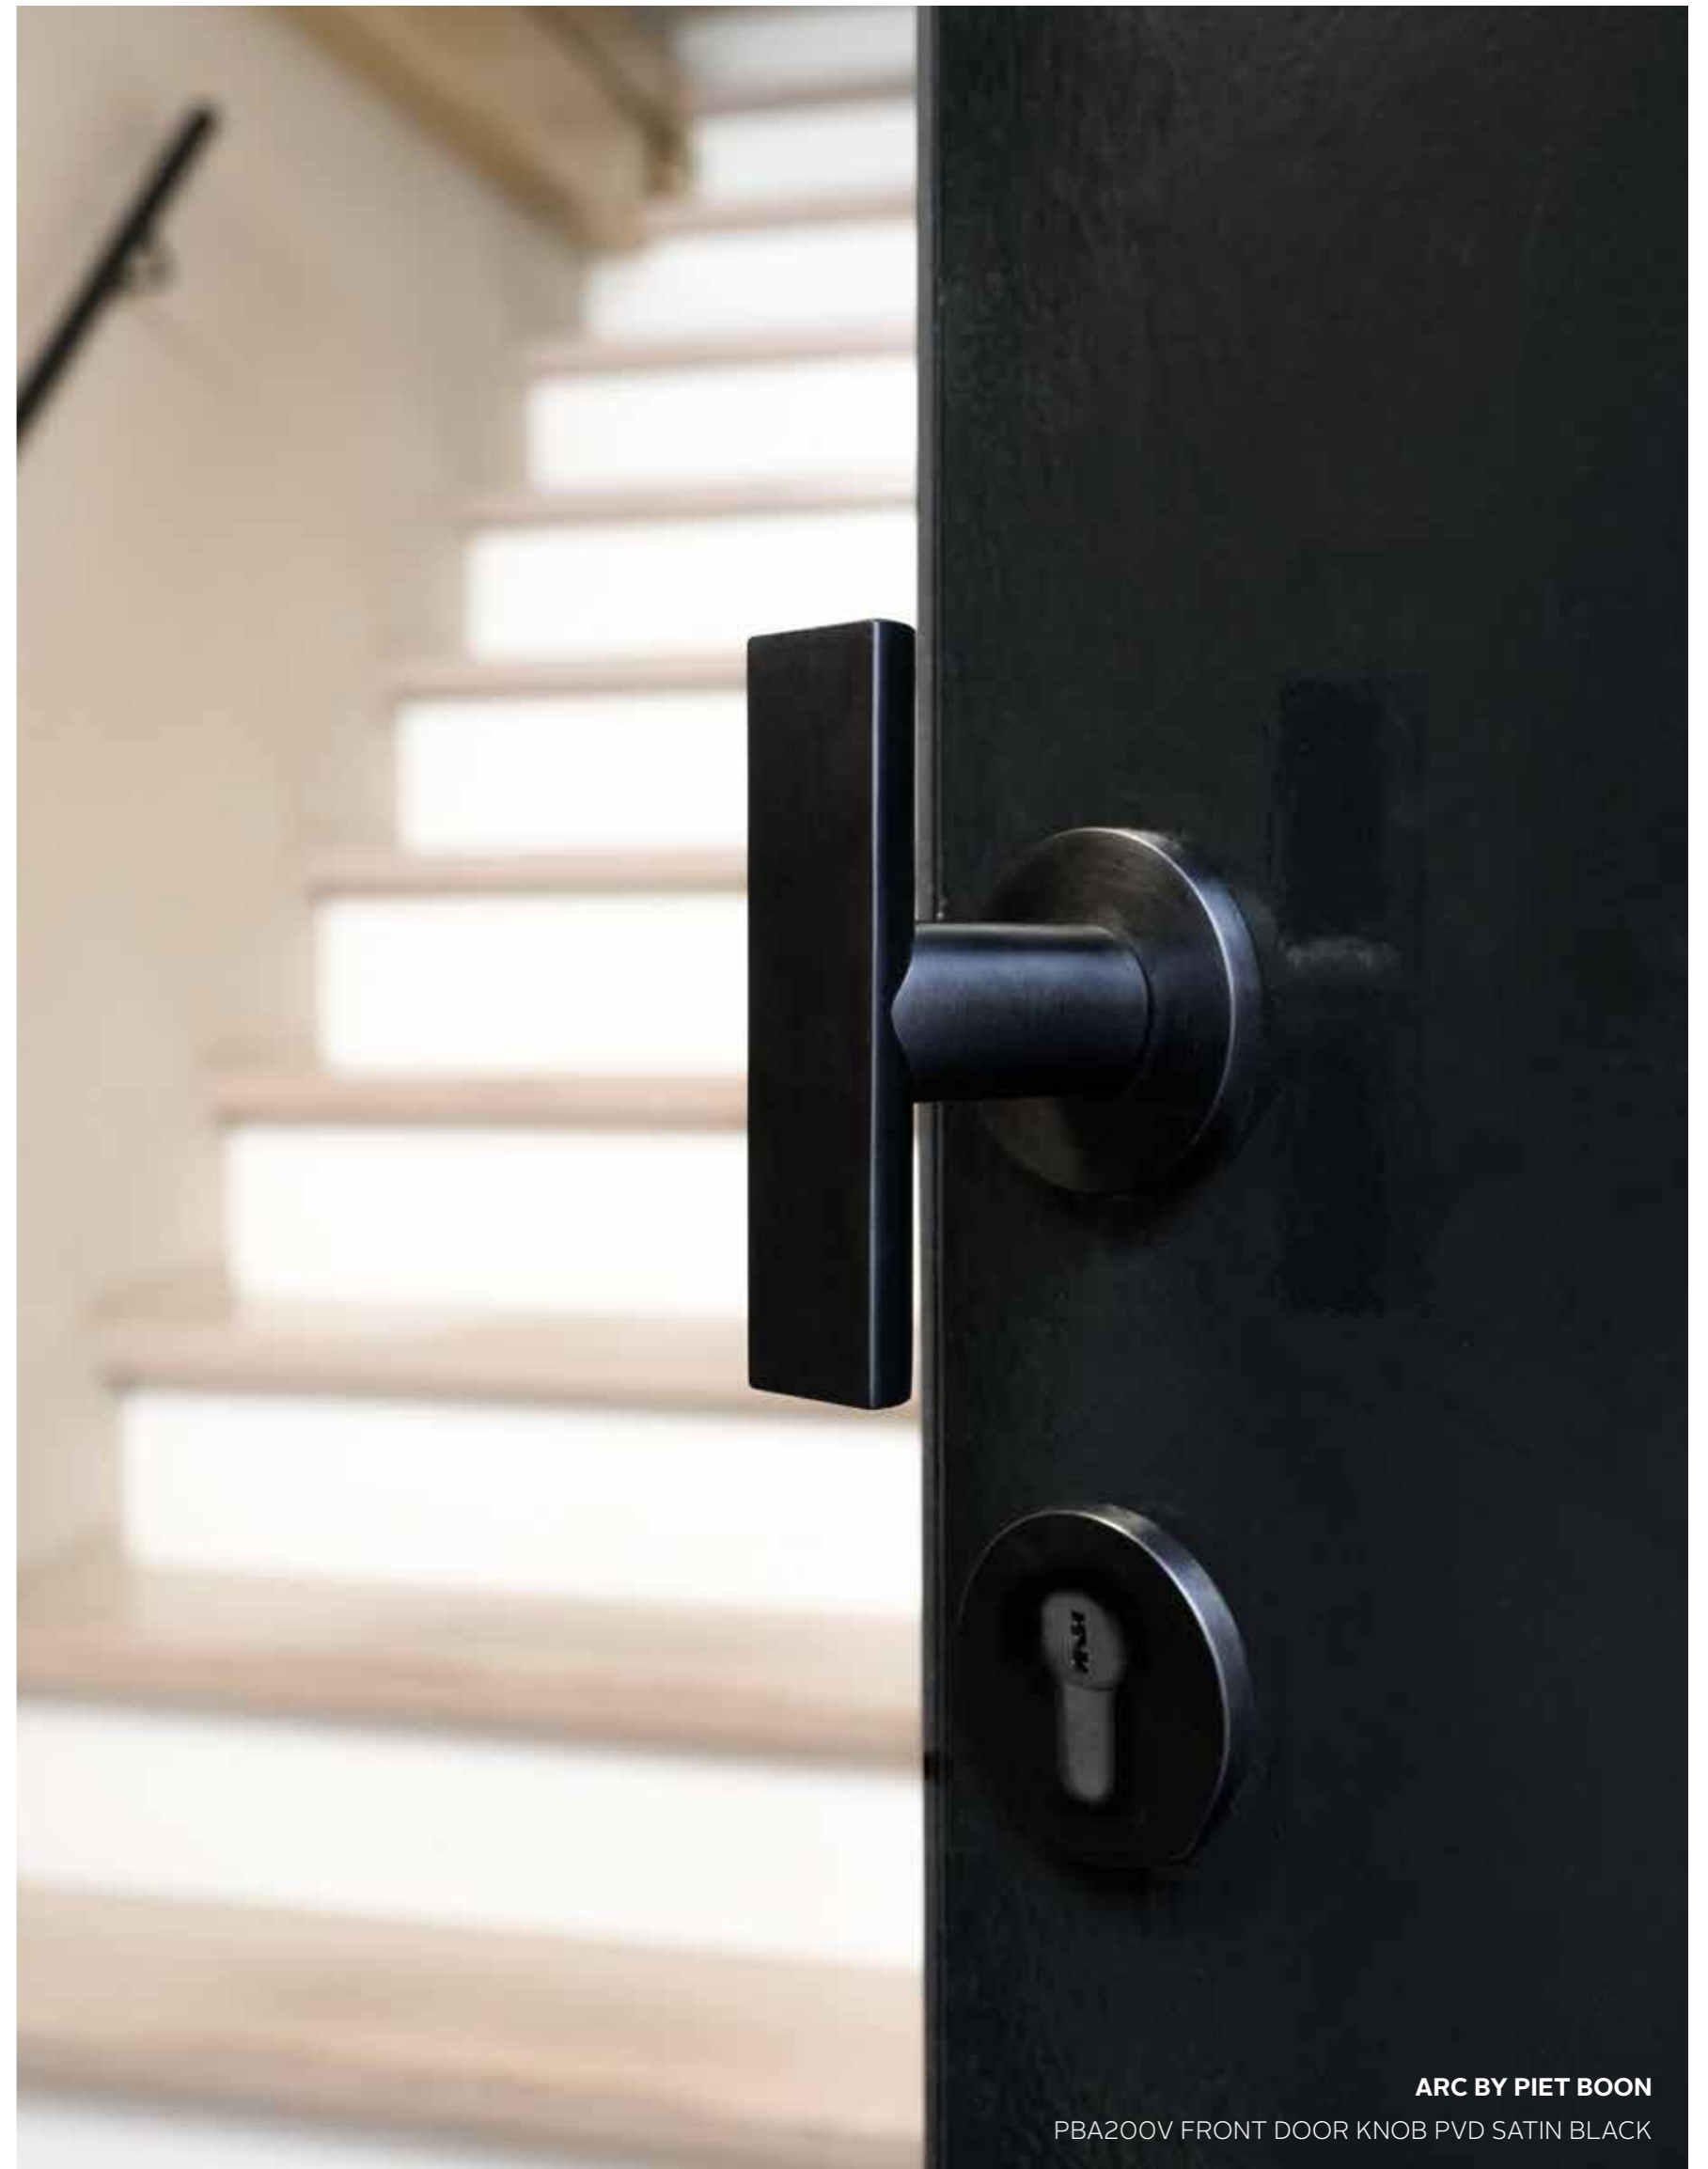

ARC BY PIET BOON
PBA200V FRONT DOOR KNOB PVD SATIN BLACK