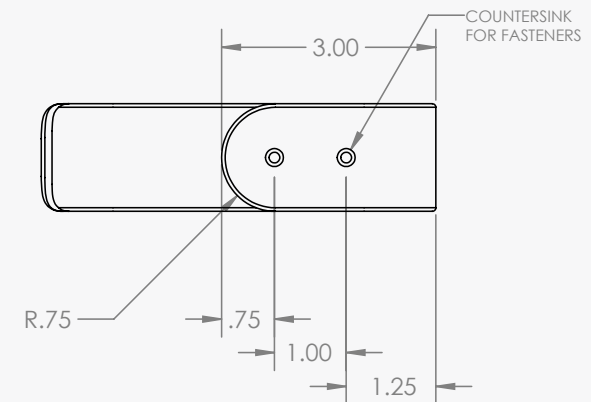

# BENDE Toilet Roll Holder

LEFT SIDE

FRONT

BACK

**INCLUDES:**

- (2x) Flat Head Finished Screw