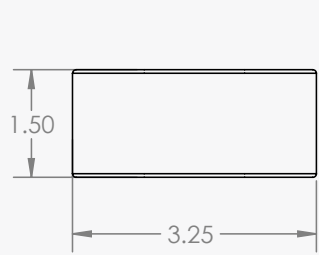

# BENDE Toilet Roll Holder

LEFT SIDE

FRONT

BACK

**INCLUDES:**

- (2x) Flat Head Finished Screw