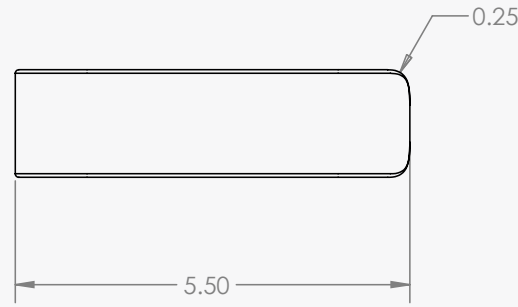

# BENDE Toilet Roll Holder

LEFT SIDE

FRONT

BACK

**INCLUDES:**

- (2x) Flat Head Finished Screw