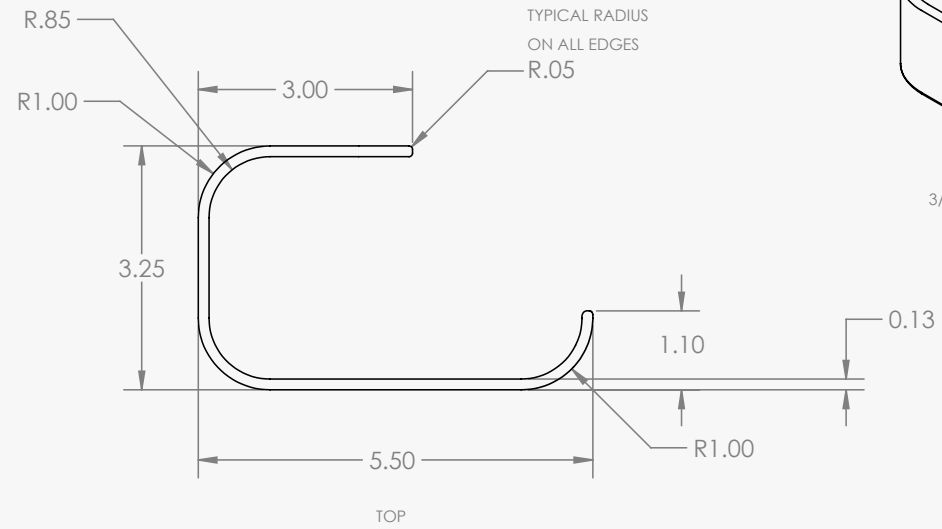

# BENDE Toilet Roll Holder

LEFT SIDE

FRONT

BACK

**INCLUDES:**

- (2x) Flat Head Finished Screw