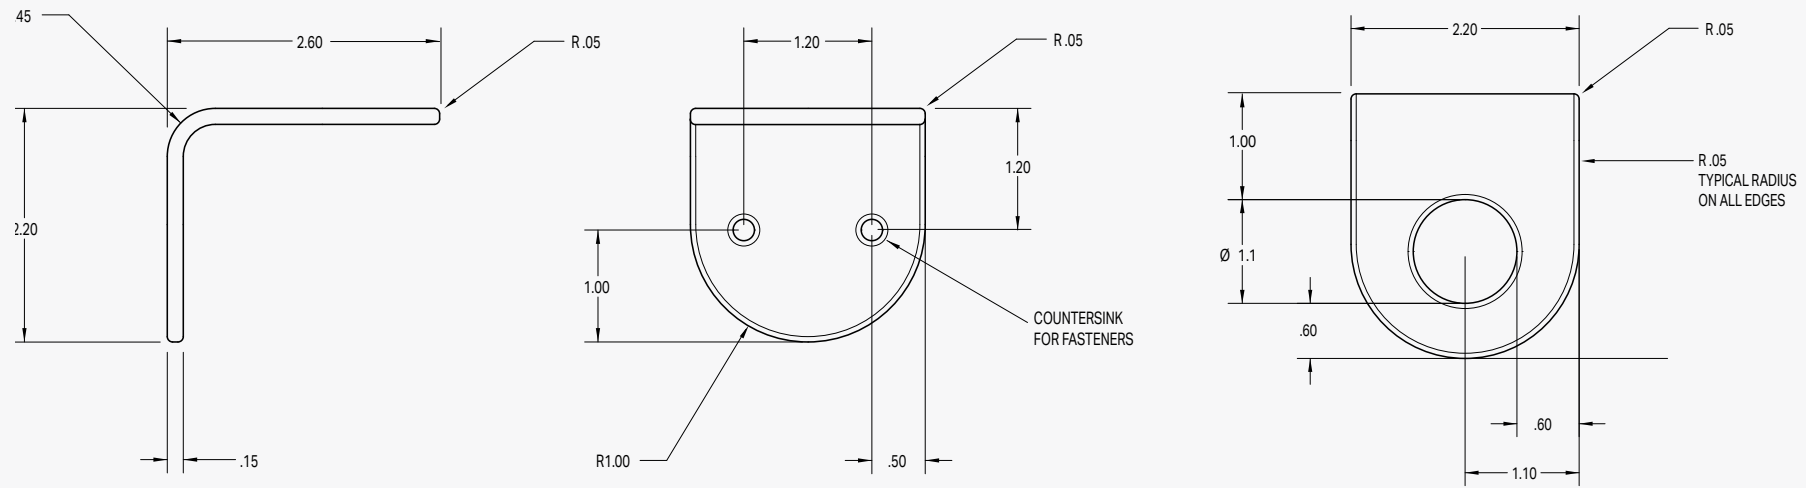

BENDE Soap Holder Bracket Single

INCLUDES:

- (2x) Flat Head Finished Screw