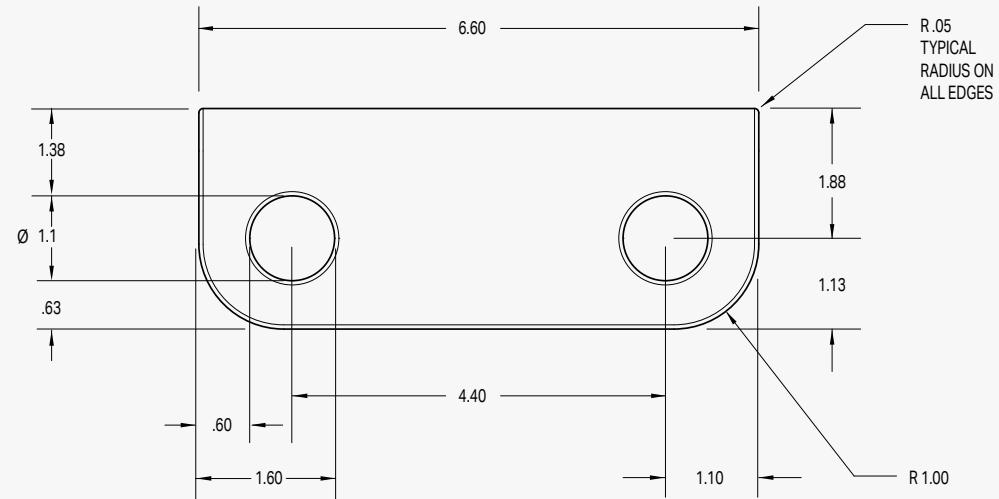

# BENDE Soap Holder Bracket Double

**INCLUDES:**

- (3x) Flat Head Finished Screw