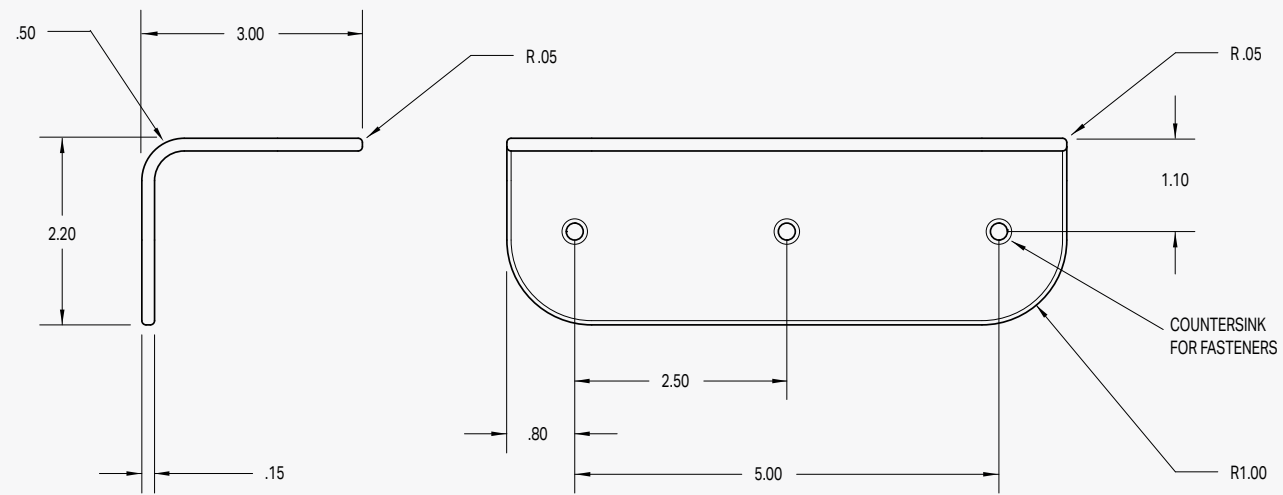

# BENDE Soap Holder Bracket Double

**INCLUDES:**

- (3x) Flat Head Finished Screw