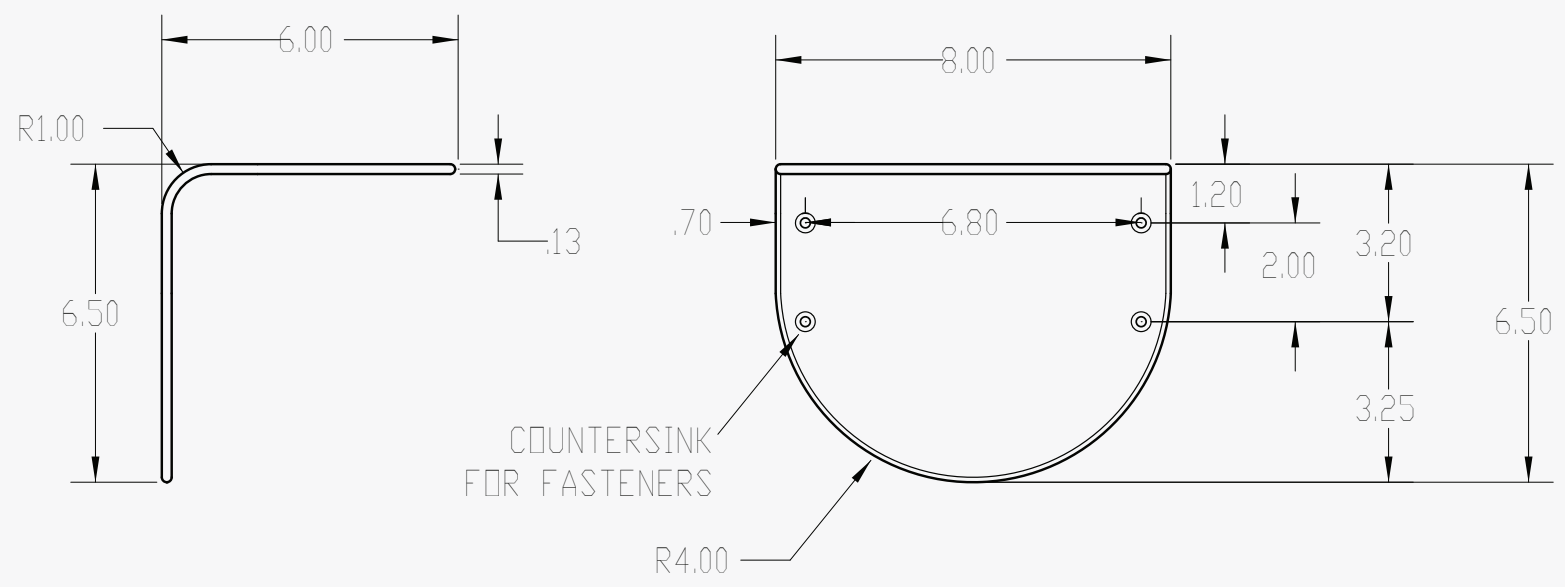

BENDE Shelf Ledge

INCLUDES:

- (4x) Flat Head Finished Screw