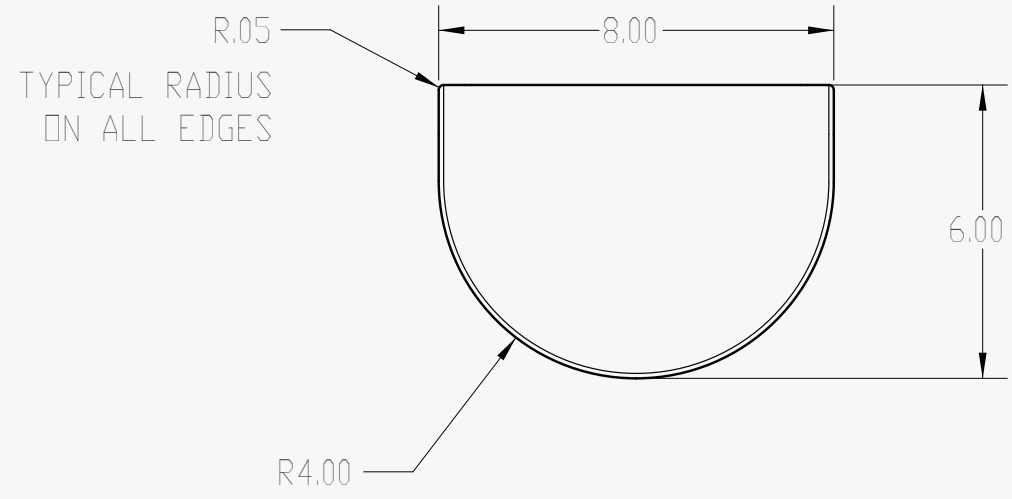

BENDE Shelf Ledge

INCLUDES:

- (4x) Flat Head Finished Screw