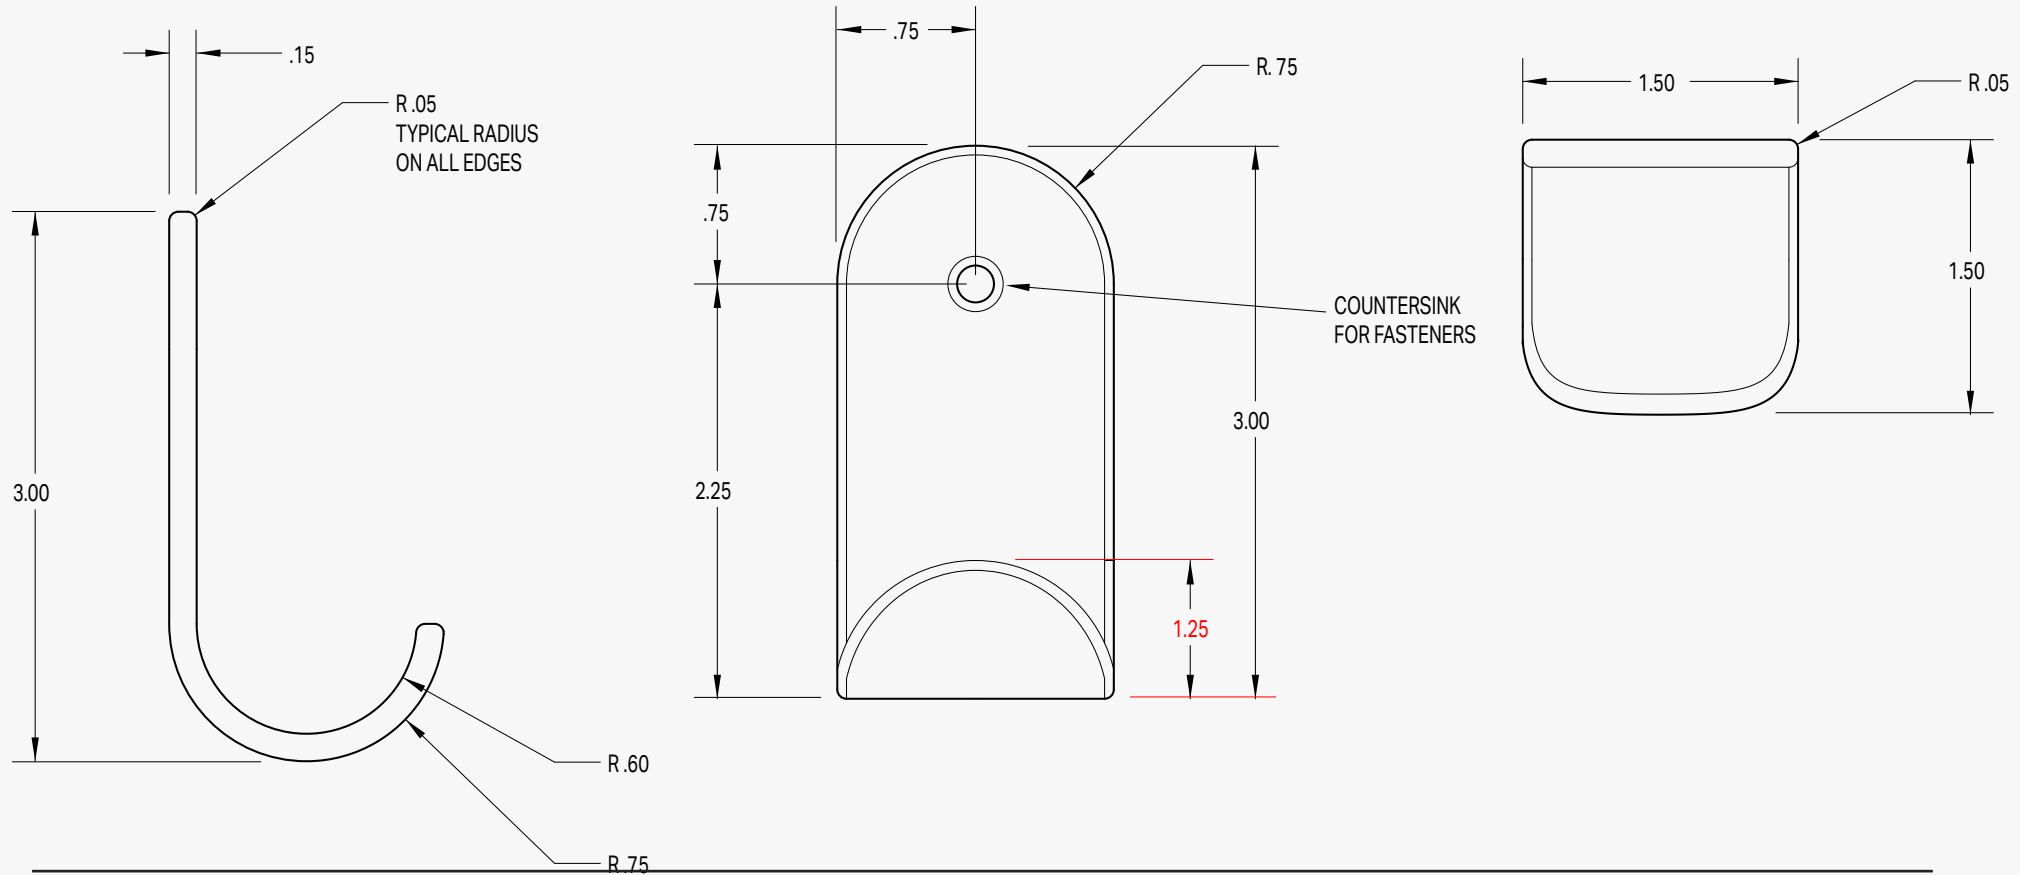

BENDE

Curve Hook

INCLUDES:

- (1x) Flat Head Finished Screw