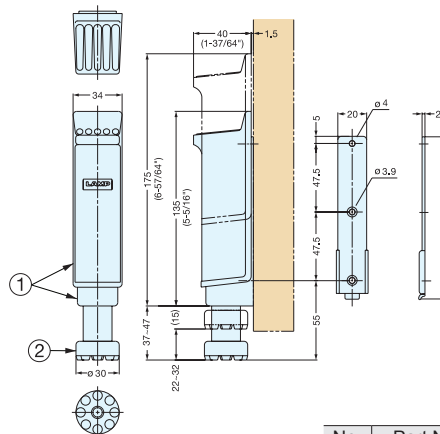

DOOR STOP & HOLDER

SMDH

- Holds door in opened position with strong magnet.
- Can be mounted on either floor or wall.

Item No.	Magnetic Force	Weight (g)	Box (pcs)	Carton (pcs)	No.	Material	Color
SMDH/IVY	14 (30.8 lbs)	140	10	100	①	Polycarbonate	Brown (BRN), Ivory (IVY)
SMDH/BRN					②	ABS	

DOOR STOP & HOLDER

KMDH

- Holds door in opened position with strong magnet.
- Can be mounted on either floor or wall.

Item No.	Magnetic Force	Weight (g)	Box (pcs)	Carton (pcs)	No.	Material	Color
KMDH/IVY	12 (26.4 lbs)	100	10	100	①	Polyamide	Brown (BRN), Ivory (IVY)
KMDH/BRN					②		

STEP-ON DOOR HOLDER

SODH

- Holds door in any position.
- Easy to operate. Simply step on the top to hold or release the door.
- Easy installation, mount the bracket and slide-in the body.

Item No.	Weight (g)	Box (pc)	Carton (pcs)	No.	Part Name	Material	Color
SODH	215	10	50	①	Body	Plastic	Brown, Ivory
				②	Bottom	Rubber	Brown