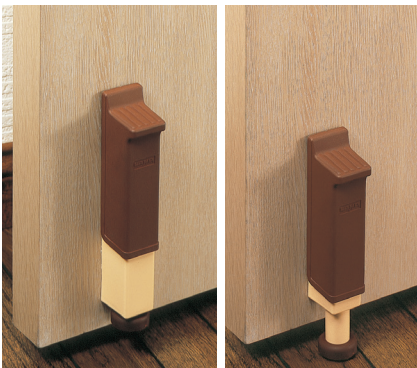

DOOR STOP & HOLDER

SMDH

- Holds door in opened position with strong magnet.
- Can be mounted on either floor or wall.

Item No.	Magnetic Force	Weight (g)	Box (pcs)	Carton (pcs)	No.	Material	Color
SMDH/IVY	14 (30.8 lbs)	140	10	100	①	Polycarbonate	Brown (BRN), Ivory (IVY)
SMDH/BRN					②	ABS	

DOOR STOP & HOLDER

KMDH

- Holds door in opened position with strong magnet.
- Can be mounted on either floor or wall.

Item No.	Magnetic Force	Weight (g)	Box (pcs)	Carton (pcs)	No.	Material	Color
KMDH/IVY	12 (26.4 lbs)	100	10	100	①	Polyamide	Brown (BRN), Ivory (IVY)
KMDH/BRN					②		

STEP-ON DOOR HOLDER

SODH

- Holds door in any position.
- Easy to operate. Simply step on the top to hold or release the door.
- Easy installation, mount the bracket and slide-in the body.

Item No.	Weight (g)	Box (pc)	Carton (pcs)	No.	Part Name	Material	Color
SODH	215	10	50	①	Body	Plastic	Brown, Ivory
				②	Bottom	Rubber	Brown