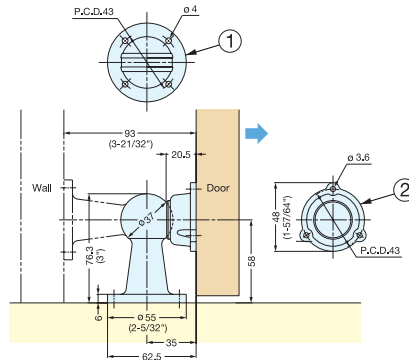

DOOR STOP & HOLDER

SMDH

- Holds door in opened position with strong magnet.
- Can be mounted on either floor or wall.

Item No.	Magnetic Force	Weight (g)	Box (pcs)	Carton (pcs)	No.	Material	Color
SMDH/IVY	14 (30.8 lbs)	140	10	100	①	Polycarbonate	Brown (BRN), Ivory (IVY)
SMDH/BRN					②	ABS	

DOOR STOP & HOLDER

KMDH

- Holds door in opened position with strong magnet.
- Can be mounted on either floor or wall.

Item No.	Magnetic Force	Weight (g)	Box (pcs)	Carton (pcs)	No.	Material	Color
KMDH/IVY	12 (26.4 lbs)	100	10	100	①	Polyamide	Brown (BRN), Ivory (IVY)
KMDH/BRN					②		

STEP-ON DOOR HOLDER

SODH

- Holds door in any position.
- Easy to operate. Simply step on the top to hold or release the door.
- Easy installation, mount the bracket and slide-in the body.

Item No.	Weight (g)	Box (pc)	Carton (pcs)	No.	Part Name	Material	Color
SODH	215	10	50	①	Body	Plastic	Brown, Ivory
				②	Bottom	Rubber	Brown