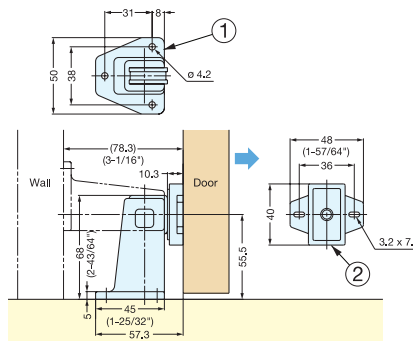

DOOR STOP & HOLDER

SMDH

- Holds door in opened position with strong magnet.
- Can be mounted on either floor or wall.

Item No.	Magnetic Force	Weight (g)	Box (pcs)	Carton (pcs)	No.	Material	Color
SMDH/IVY	14 (30.8 lbs)	140	10	100	①	Polycarbonate	Brown (BRN), Ivory (IVY)
SMDH/BRN					②	ABS	

DOOR STOP & HOLDER

KMDH

- Holds door in opened position with strong magnet.
- Can be mounted on either floor or wall.

Item No.	Magnetic Force	Weight (g)	Box (pcs)	Carton (pcs)	No.	Material	Color
KMDH/IVY	12 (26.4 lbs)	100	10	100	①	Polyamide	Brown (BRN), Ivory (IVY)
KMDH/BRN					②		

STEP-ON DOOR HOLDER

SODH

- Holds door in any position.
- Easy to operate. Simply step on the top to hold or release the door.
- Easy installation, mount the bracket and slide-in the body.

Item No.	Weight (g)	Box (pc)	Carton (pcs)	No.	Part Name	Material	Color
SODH	215	10	50	①	Body	Plastic	Brown, Ivory
				②	Bottom	Rubber	Brown