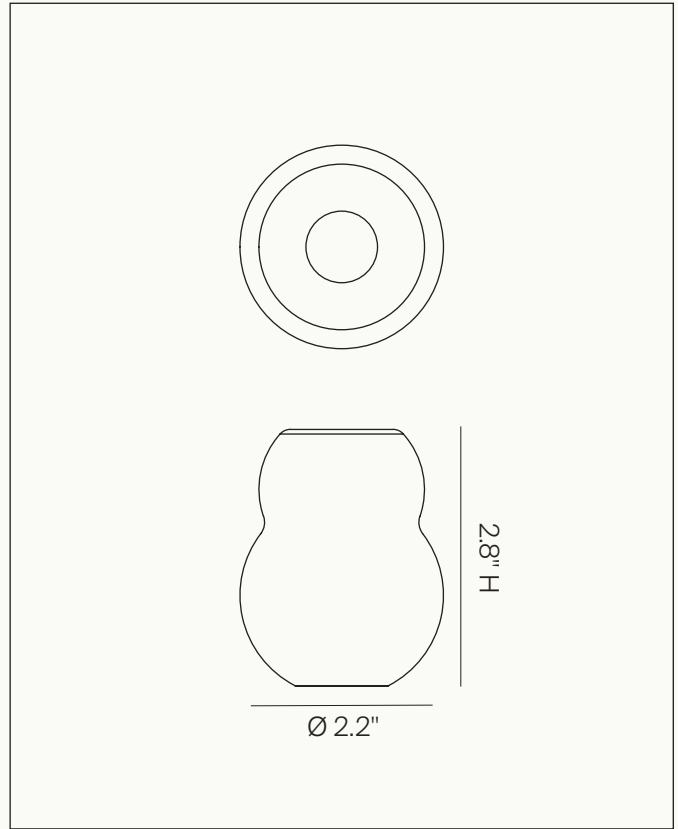

## ANJOU CANDLEHOLDER

Dimensions  
2.8" H x Ø 2.2"

Finishes

Two globes stack to form a candleholder reminiscent of its sweet namesake. Hand-formed in bronze, the ANJOU Candleholder is a bubbly and charming objet d'art. Available in natural bronze and white bronze finishes, this candleholder will add a delightfully sweet touch to any living space.