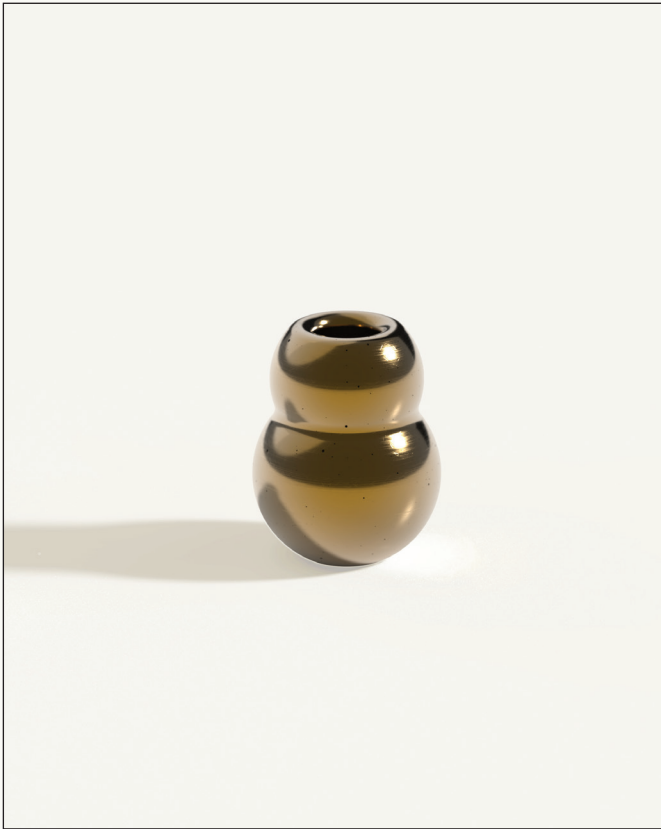

## ANJOU CANDLEHOLDER

Dimensions  
2.8" H x Ø 2.2"

Finishes

Two globes stack to form a candleholder reminiscent of its sweet namesake. Hand-formed in bronze, the ANJOU Candleholder is a bubbly and charming objet d'art. Available in natural bronze and white bronze finishes, this candleholder will add a delightfully sweet touch to any living space.