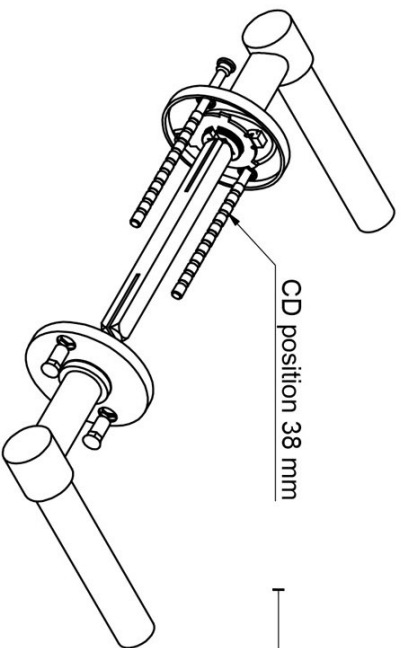

PBL15/50

solid double sprung door handle on rose

Product information

Code: 2701D002INXX0

Finish: satin stainless steel

UNIT: Pair

Collection: ONE

Designer: Piet Boon

EAN code: 8718009174678

ONE by Piet Boon

The ONE series consists of door, window, and furniture fittings and is complemented by bathroom accessories such as soap dispensers and toilet brush holders, which serve to enrich spaces and create a harmonious whole.

Finishes

- satin stainless steel
- PVD satin black
- satin black
- bronze
- white
- PVD satin gold

PBL15/50

solid sprung lever handle attached to rose
stainless steel

60

50

115

5