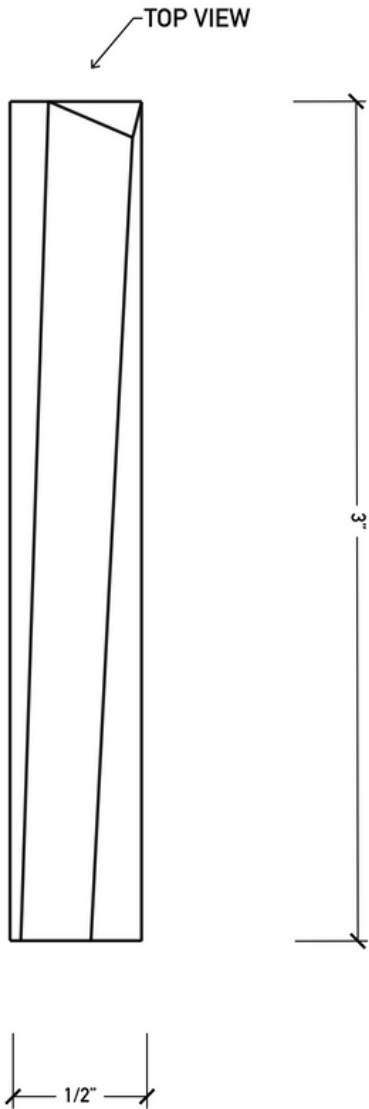

3" SKEW SERIES, CAST BRONZE HANDLE.

Made in Toronto by Shayne Fox Hardware

Available in bright, warm, blackened and nickel plated bronze.
With optional top facet polished.

Each handle weighs 66grams.

Shaynefoxhardware.com