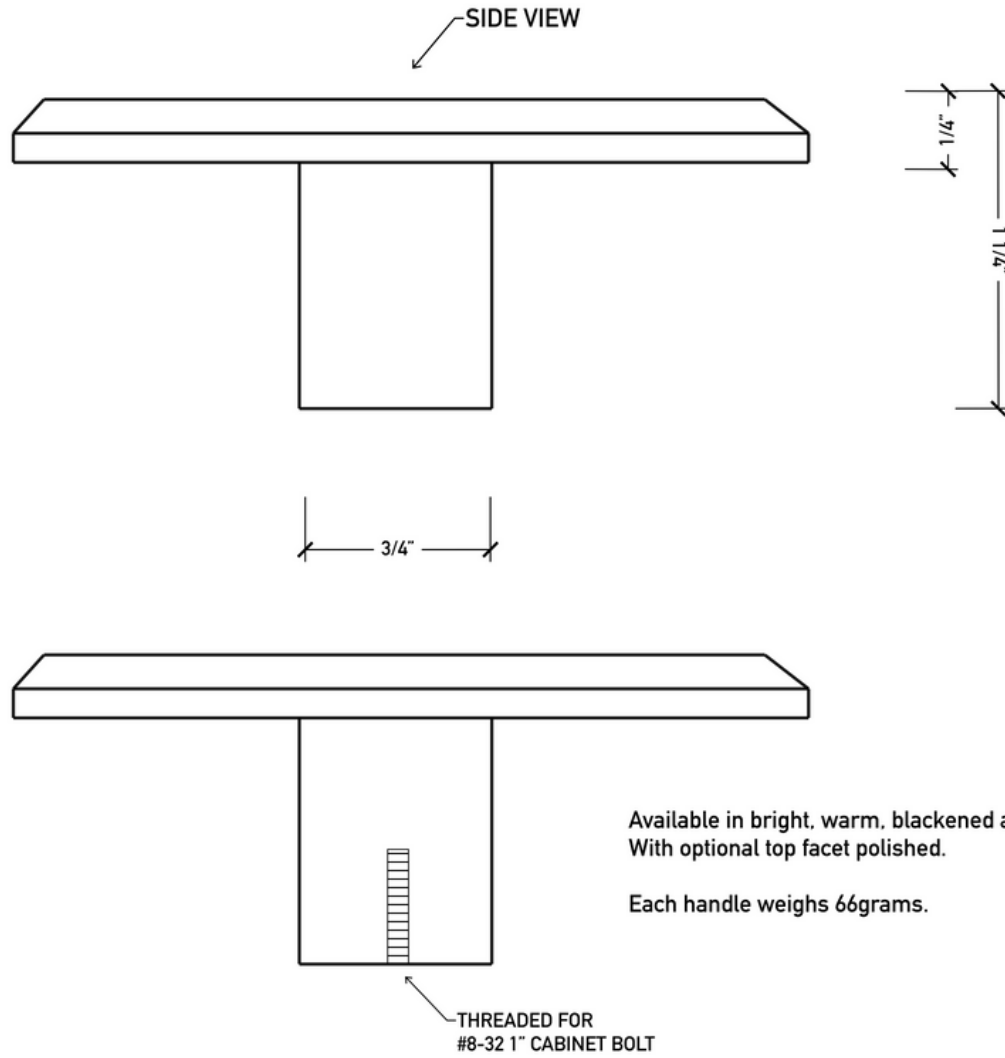

3" SKEW SERIES, CAST BRONZE HANDLE.

Made in Toronto by Shayne Fox Hardware

Available in bright, warm, blackened and nickel plated bronze.
With optional top facet polished.

Each handle weighs 66grams.

Shaynefoxhardware.com