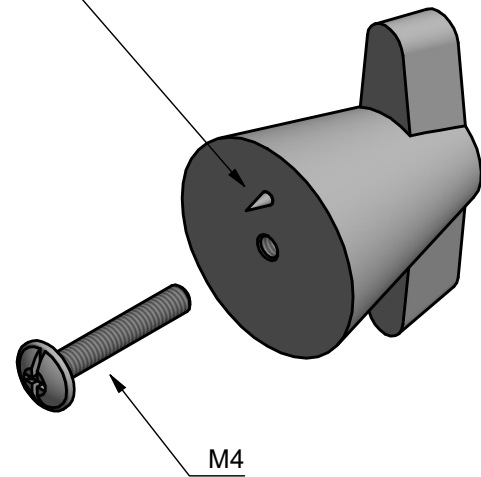

CONE OH32M

solid cabinet knob
stainless steel

50

pin against rotation

M4

<p>FORMANI®</p> <p>FORMANI HOLLAND B.V. EUROPALAAN 12 6199 AB MAASTRICHT-AIRPORT NL T +31 (0)43 308 90 00 INFO@FORMANI.COM WWW.FORMANI.COM</p>	<p>Type : CONE OH32M</p>	<p>Version:</p>
<p>Formani filename: 3804P001_OH32M_V01.dwg</p>	<p>Description: solid cabinet knob stainless steel</p>	<p>Format A3</p>
<p>Drawn by: Christian Brimbois</p>		
<p>Creation date: 5-3-2021</p>		