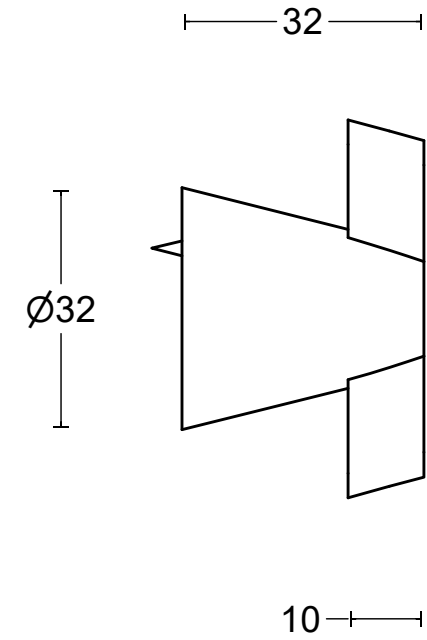

CONE OH32M

solid cabinet knob
stainless steel

50

pin against rotation

M4

<p>FORMANI®</p> <p>FORMANI HOLLAND B.V. EUROPALAAN 12 6199 AB MAASTRICHT-AIRPORT NL T +31 (0)43 308 90 00 INFO@FORMANI.COM WWW.FORMANI.COM</p>	<p>Type : CONE OH32M</p>	<p>Version:</p>
<p>Formani filename: 3804P001_OH32M_V01.dwg</p>	<p>Description: solid cabinet knob stainless steel</p>	<p>Format A3</p>
<p>Drawn by: Christian Brimbois</p>		
<p>Creation date: 5-3-2021</p>		