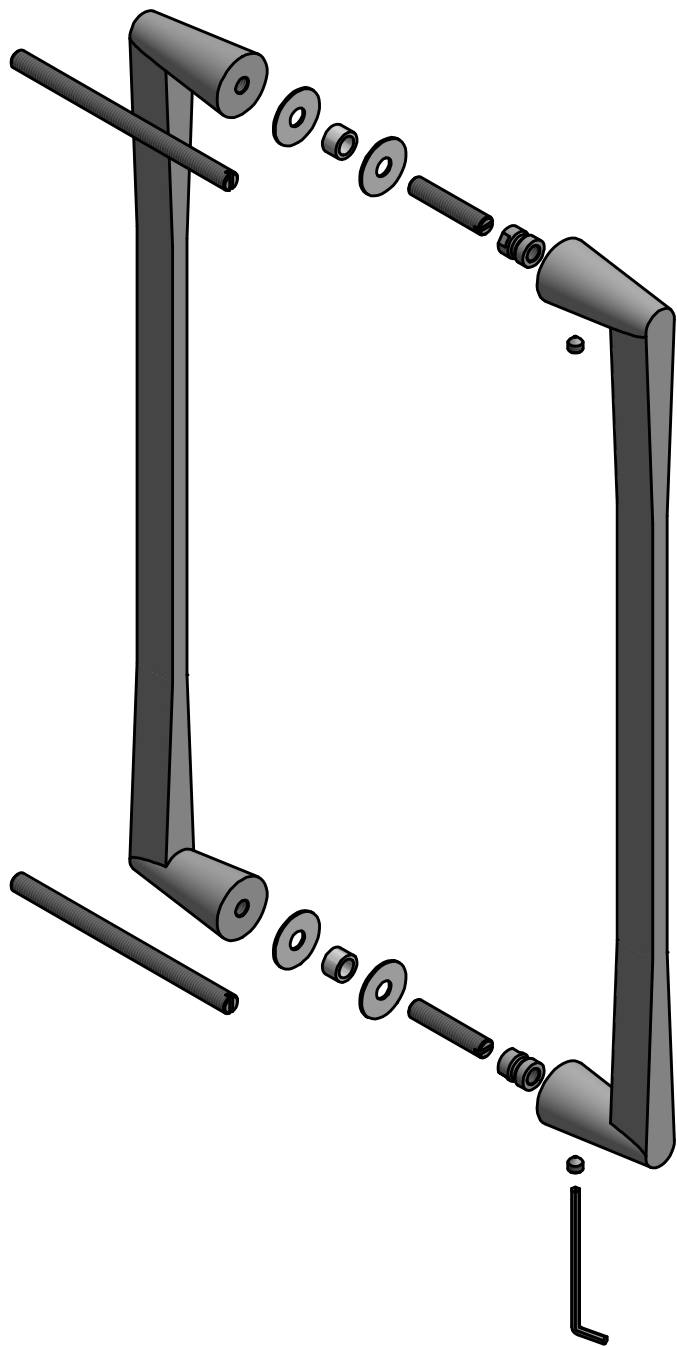

CONE OH400 PA

solid pull handle
back to back fixing
stainless steel

8 428 28

Ø28

20 400 428 55

<p>FORMANI[®]</p> <p>FORMANI HOLLAND B.V. EUROPALAAN 12 6199 AB MAASTRICHT-AIRPORT NL T +31 (0)43 308 90 00 INFO@FORMANI.COM WWW.FORMANI.COM</p>	Type :	CONE OH400 PA	Version:
	Formani filename: 3801G001_3_OH400_PA_V01.dwg	Description: solid pull handle back to back fixing stainless steel	Format
	Drawn by: Christian Brimbois		A3
Creation date: 10-3-2021			