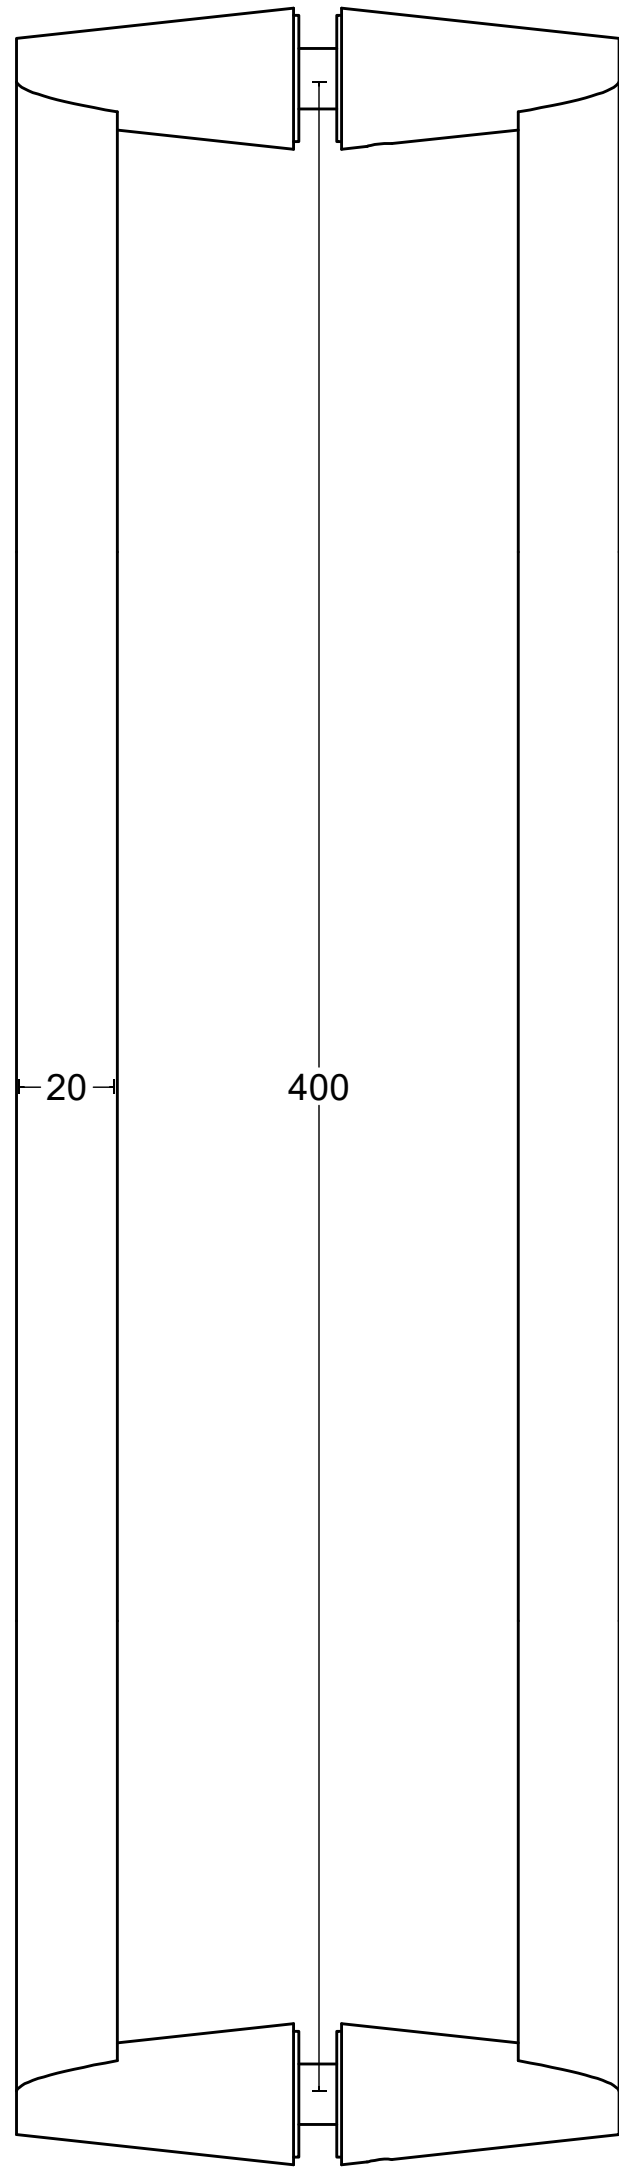

CONE OH400 PA

solid pull handle
back to back fixing
stainless steel

8 428 28

Ø28

20 400 428 55

<p>FORMANI[®]</p> <p>FORMANI HOLLAND B.V. EUROPALAAN 12 6199 AB MAASTRICHT-AIRPORT NL T +31 (0)43 308 90 00 INFO@FORMANI.COM WWW.FORMANI.COM</p>	Type :	CONE OH400 PA	Version:
	Formani filename: 3801G001_3_OH400_PA_V01.dwg	Description: solid pull handle back to back fixing stainless steel	Format
	Drawn by: Christian Brimbois		A3
Creation date: 10-3-2021			