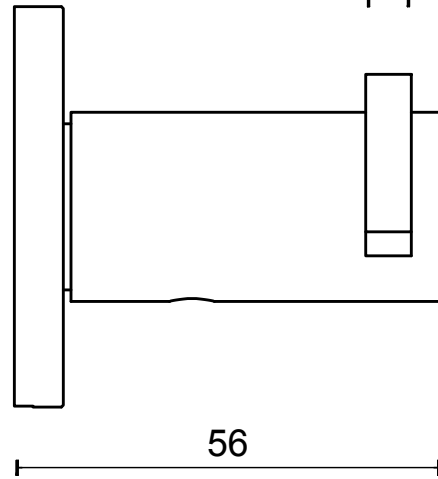

# TENSE BB101 G

lever handle  
stainless steel

6  
49

53

6

FORMANI®		Part number:	
		Description:	
Doc no.:	3301D002 TENSE BB101G V01.dwg	TENSE BB101 G	Format:
Drawn by:	Christian Brimbois		Creation date:
FORMANI HOLLAND B.V. EUROPALAAN 12 6199 AB MAASTRICHT-AIRPORT NL T +31 (0)43 308 90 00 INFO@FORMANI.COM FORMANI.COM			