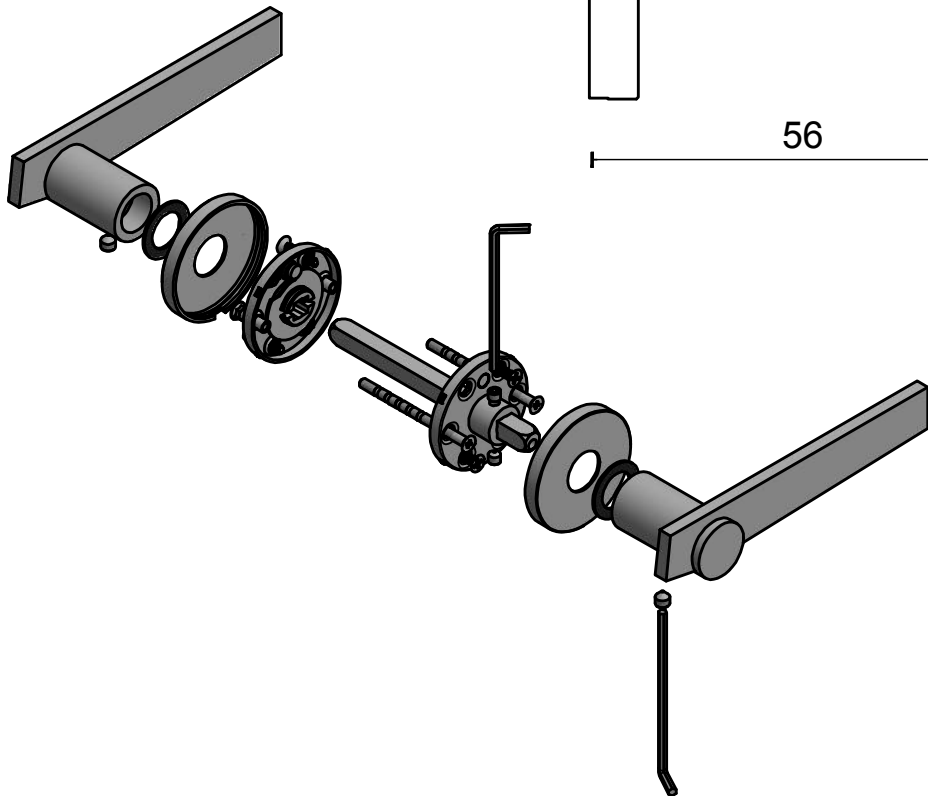

# TENSE BB101 G

lever handle  
stainless steel

6  
49

53

6

FORMANI®		Part number:	
		Description:	
Doc no.:	3301D002 TENSE BB101G V01.dwg	TENSE BB101 G	Format:
Drawn by:	Christian Brimbois		Creation date:
FORMANI HOLLAND B.V. EUROPALAAN 12 6199 AB MAASTRICHT-AIRPORT NL T +31 (0)43 308 90 00 INFO@FORMANI.COM FORMANI.COM			