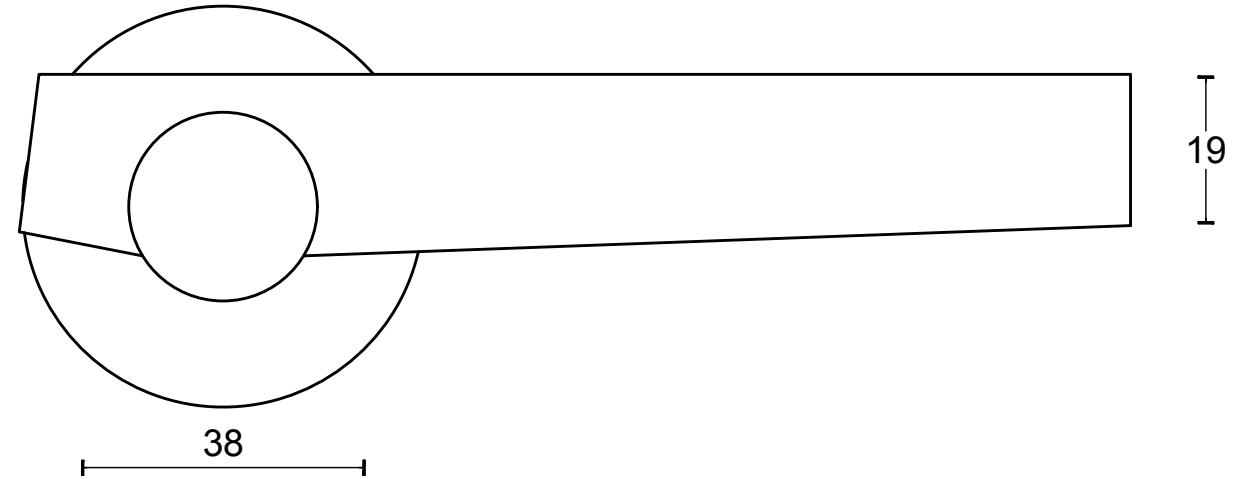

# TENSE BB101 G

lever handle  
stainless steel

6  
49

53

6

FORMANI®		Part number:	
		Description:	
Doc no.:	3301D002 TENSE BB101G V01.dwg	TENSE BB101 G	Format:
Drawn by:	Christian Brimbois		Creation date:
FORMANI HOLLAND B.V. EUROPALAAN 12 6199 AB MAASTRICHT-AIRPORT NL T +31 (0)43 308 90 00 INFO@FORMANI.COM FORMANI.COM			