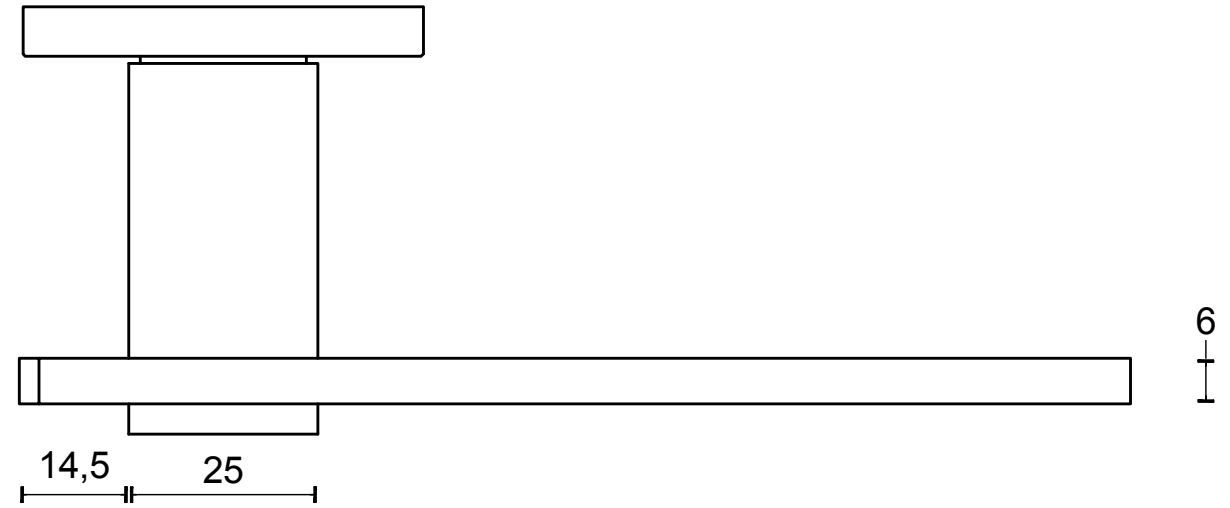

# TENSE BB101 G

lever handle  
stainless steel

6  
49

53

6

FORMANI®		Part number:	
		Description:	
Doc no.:	3301D002 TENSE BB101G V01.dwg	TENSE BB101 G	Format:
Drawn by:	Christian Brimbois		Creation date:
FORMANI HOLLAND B.V. EUROPALAAN 12 6199 AB MAASTRICHT-AIRPORT NL T +31 (0)43 308 90 00 INFO@FORMANI.COM FORMANI.COM			