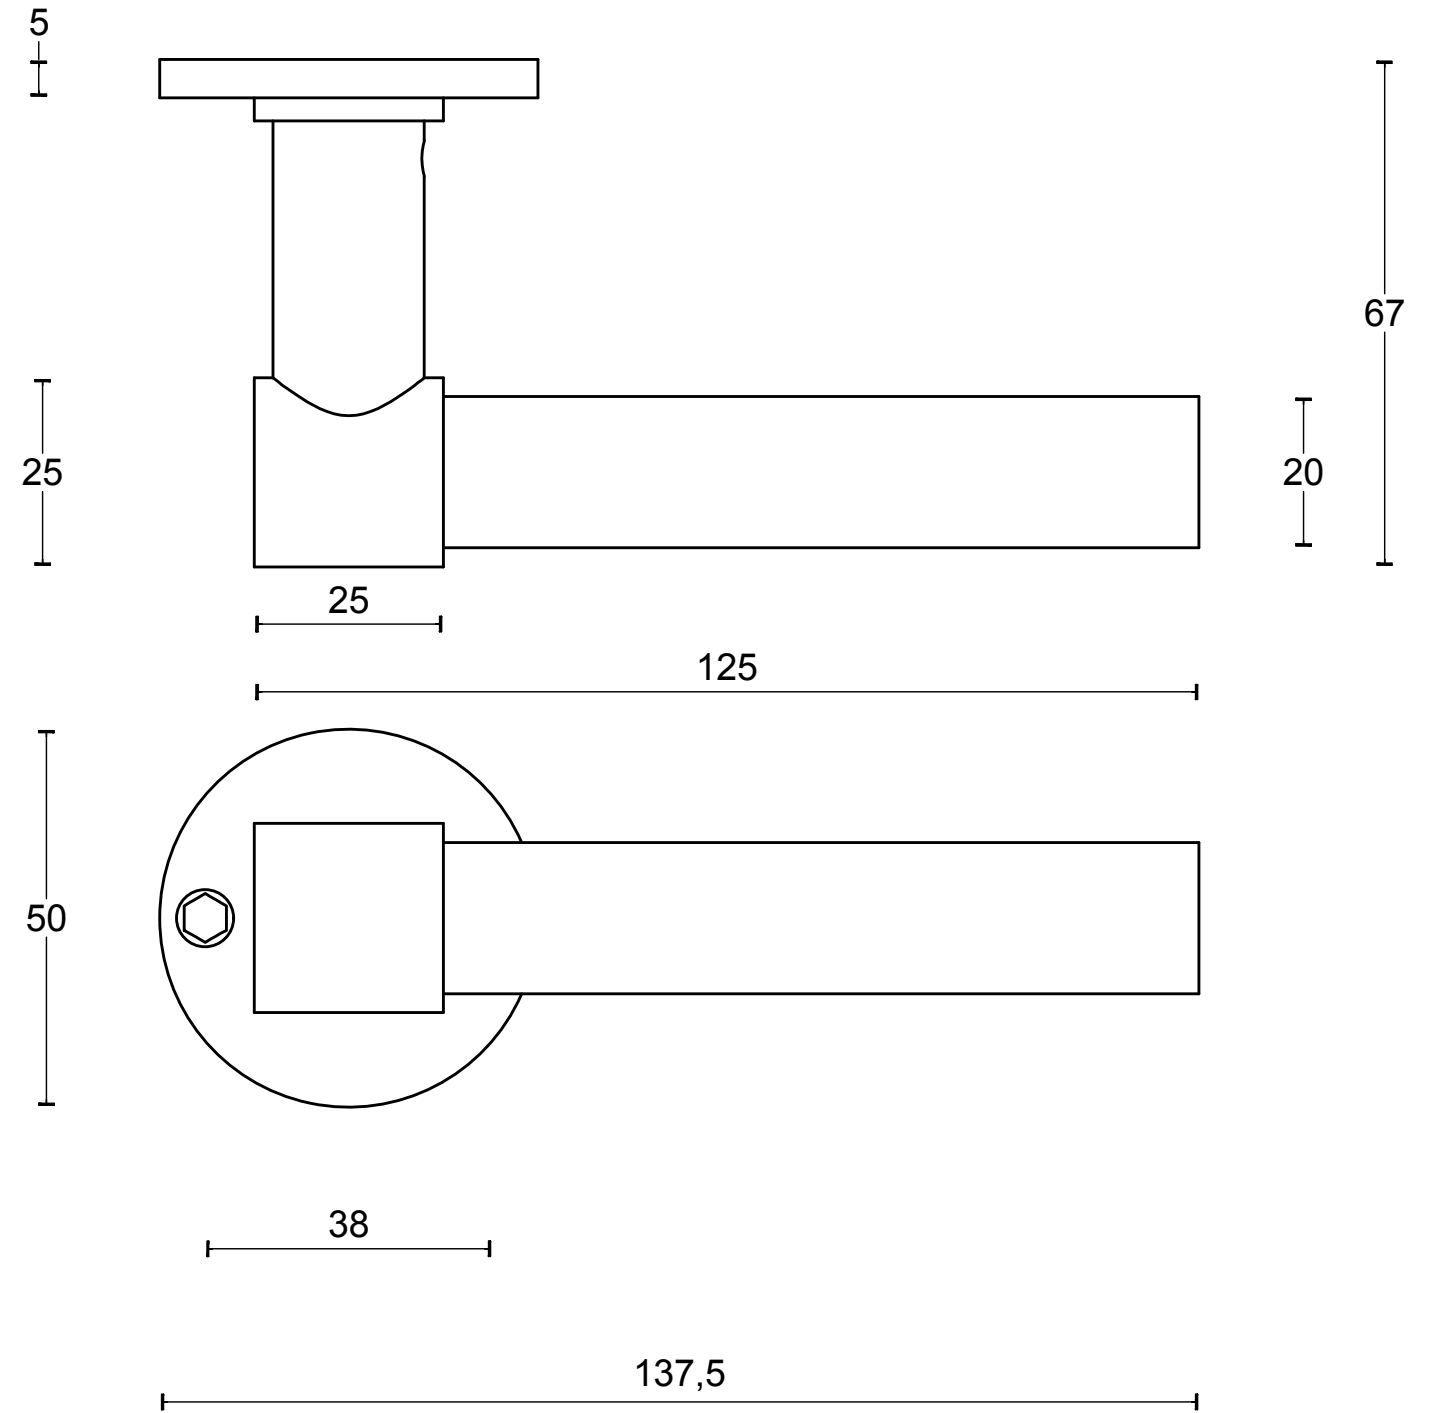

PBL20XL/50

solid sprung lever handle attached to rose
stainless steel

FORMANI		Part number:	
		Description:	
Doc no.:	2701D014 PBL20XL 50 V01.dwg	PBL20XL/50	Format:
Drawn by:	Christian Brimbois		Creation date:
A3			
Formani Holland B.V. · Amerikalaan 55 · 6199 AE Maastricht Airport · tel: +31 (0)43 308 90 00 · www.formani.nl · info@formani.nl			