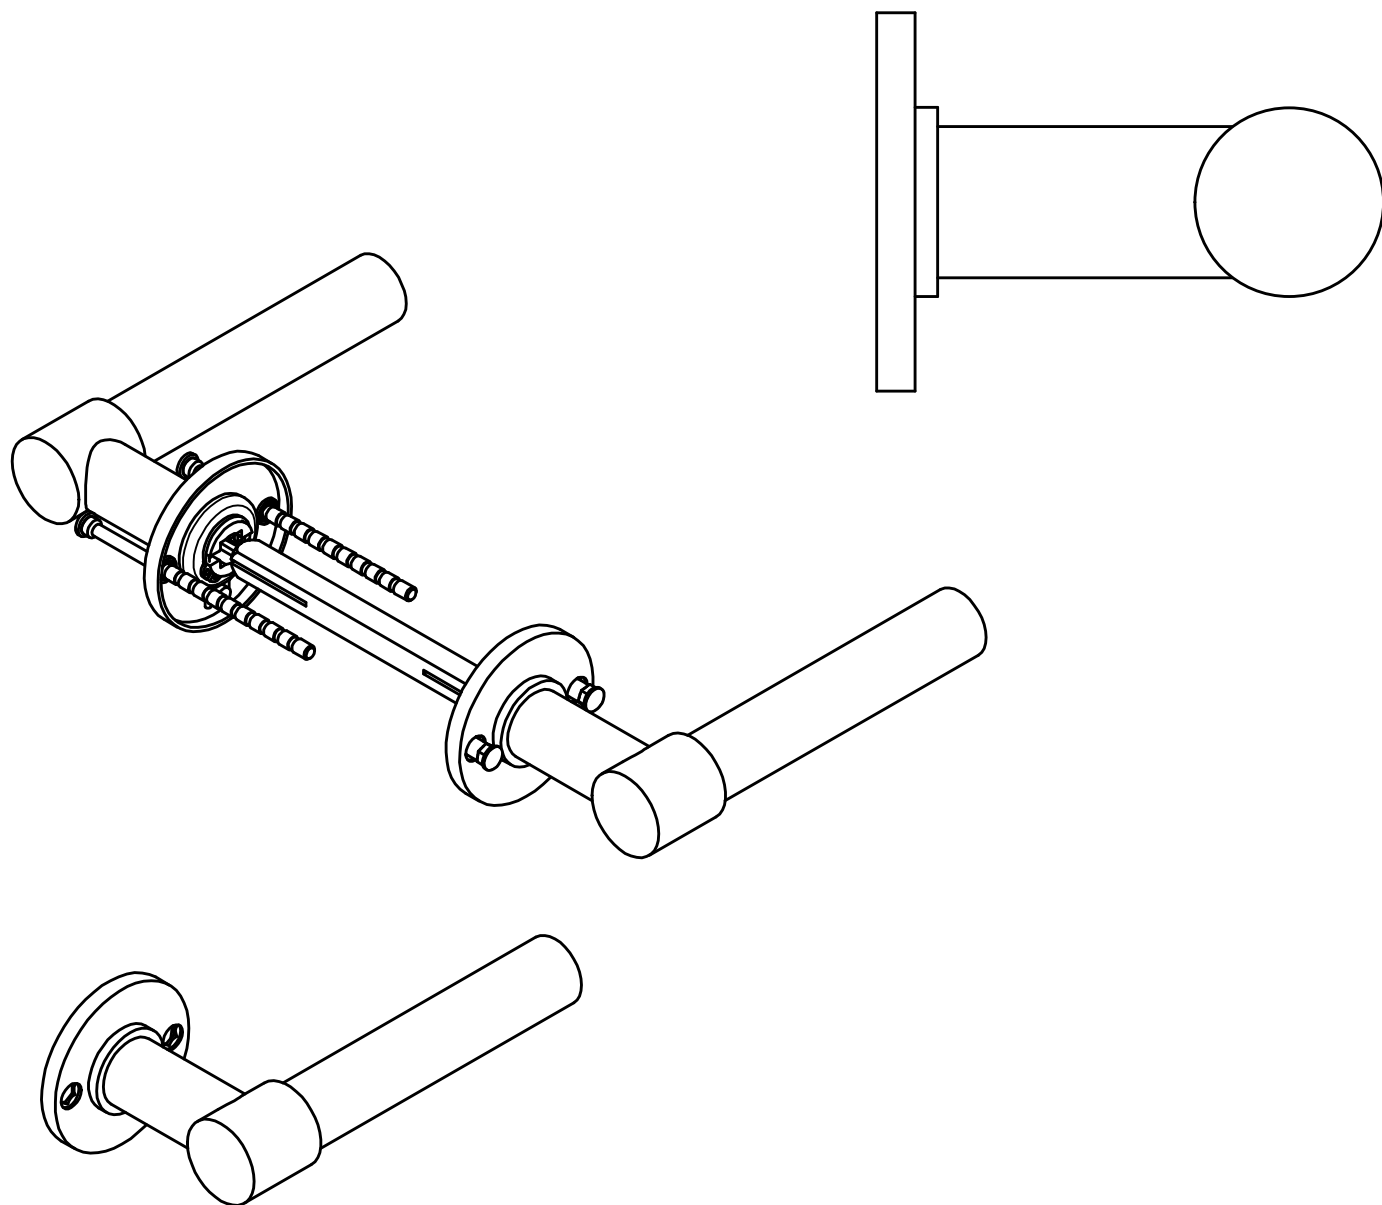

PBL20XL/50

solid sprung lever handle attached to rose
stainless steel

FORMANI		Part number:	
		Description:	
Doc no.:	2701D014 PBL20XL 50 V01.dwg	PBL20XL/50	Format:
Drawn by:	Christian Brimbois		Creation date:
A3			
Formani Holland B.V. · Amerikalaan 55 · 6199 AE Maastricht Airport · tel: +31 (0)43 308 90 00 · www.formani.nl · info@formani.nl			