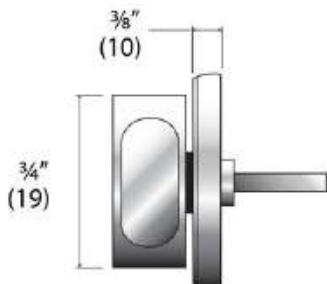

INTERIOR

2"
(53)

1 1/16"
(18)

BOLT

DUST BOX

FACEPLATE

STRIKE