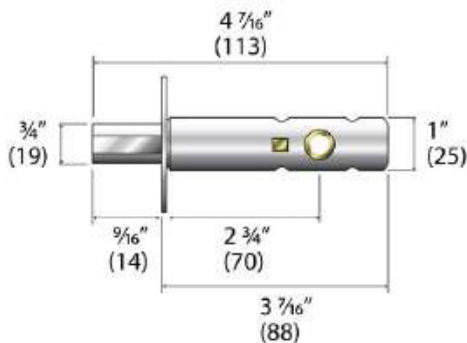

INTERIOR

2"
(53)

1 1/16"
(18)

BOLT

DUST BOX

FACEPLATE

STRIKE