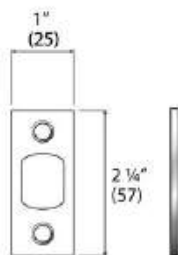

INTERIOR

2"
(53)

1 1/16"
(18)

BOLT

DUST BOX

FACEPLATE

STRIKE